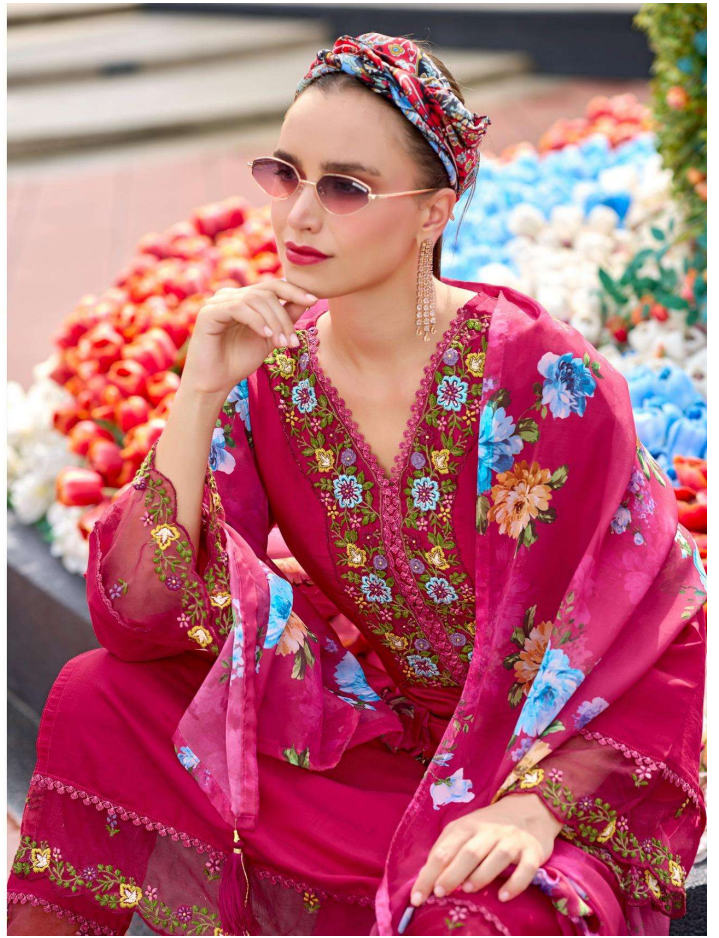

make  
your  
style stronger  
feel the strength of bold & stylish you

D.NO.1002

**G** Design supreme in this unusual tulle has glimmering perfectly with touch of sequins.

**APTIVATING**  
There's something about the rich, green  
hue that captivates everyone.