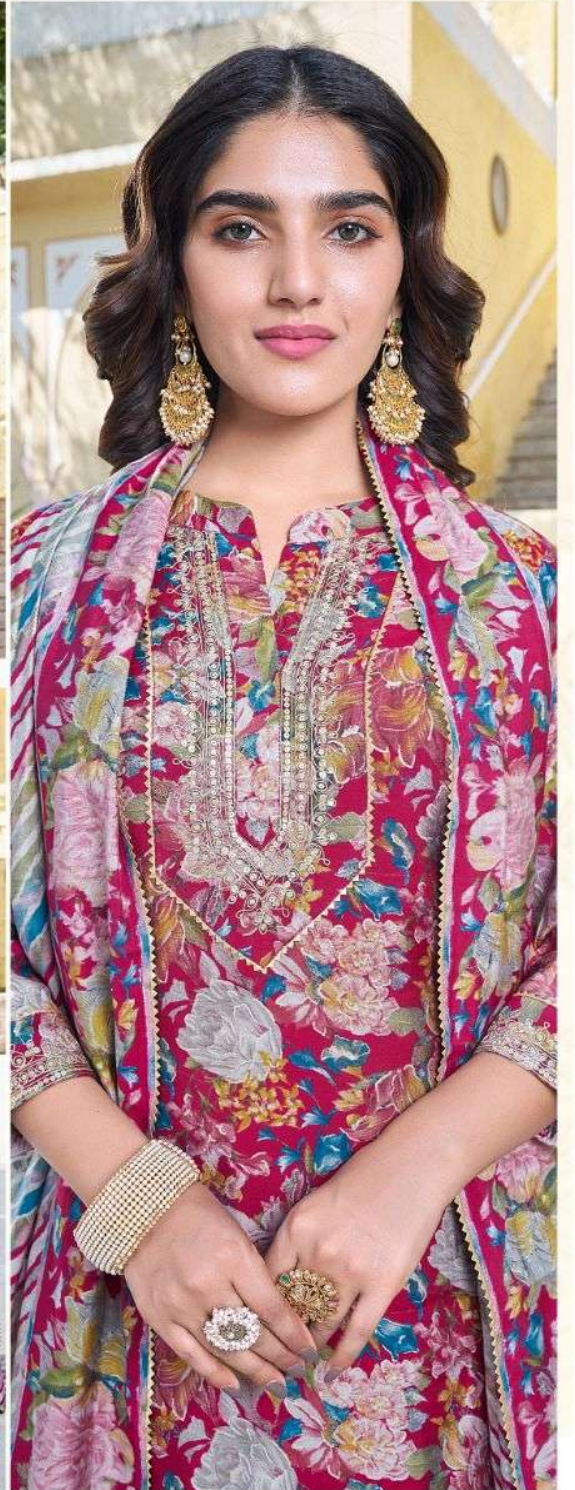

Ladies Flavour®  
fashion is our attitude

SAACHI

Ladies Flavour®  
fashion is our attitude

SAACHI

Ladies Flavour®  
fashion is our attitude

1101  

  
*Ladies flavour*<sup>®</sup>  
fashion is our attitude

1102  

FABRICS MADE IT COOL AND NOTICEABLE *Simplicity*

BE THE MOST *Glamorous* QUEEN

Ladies Flavour®  
fashion is our attitude

1103  

HOW BEAUTIFUL *Stylist*

1101  
🌿

1102  
🌿

1103  
🌿