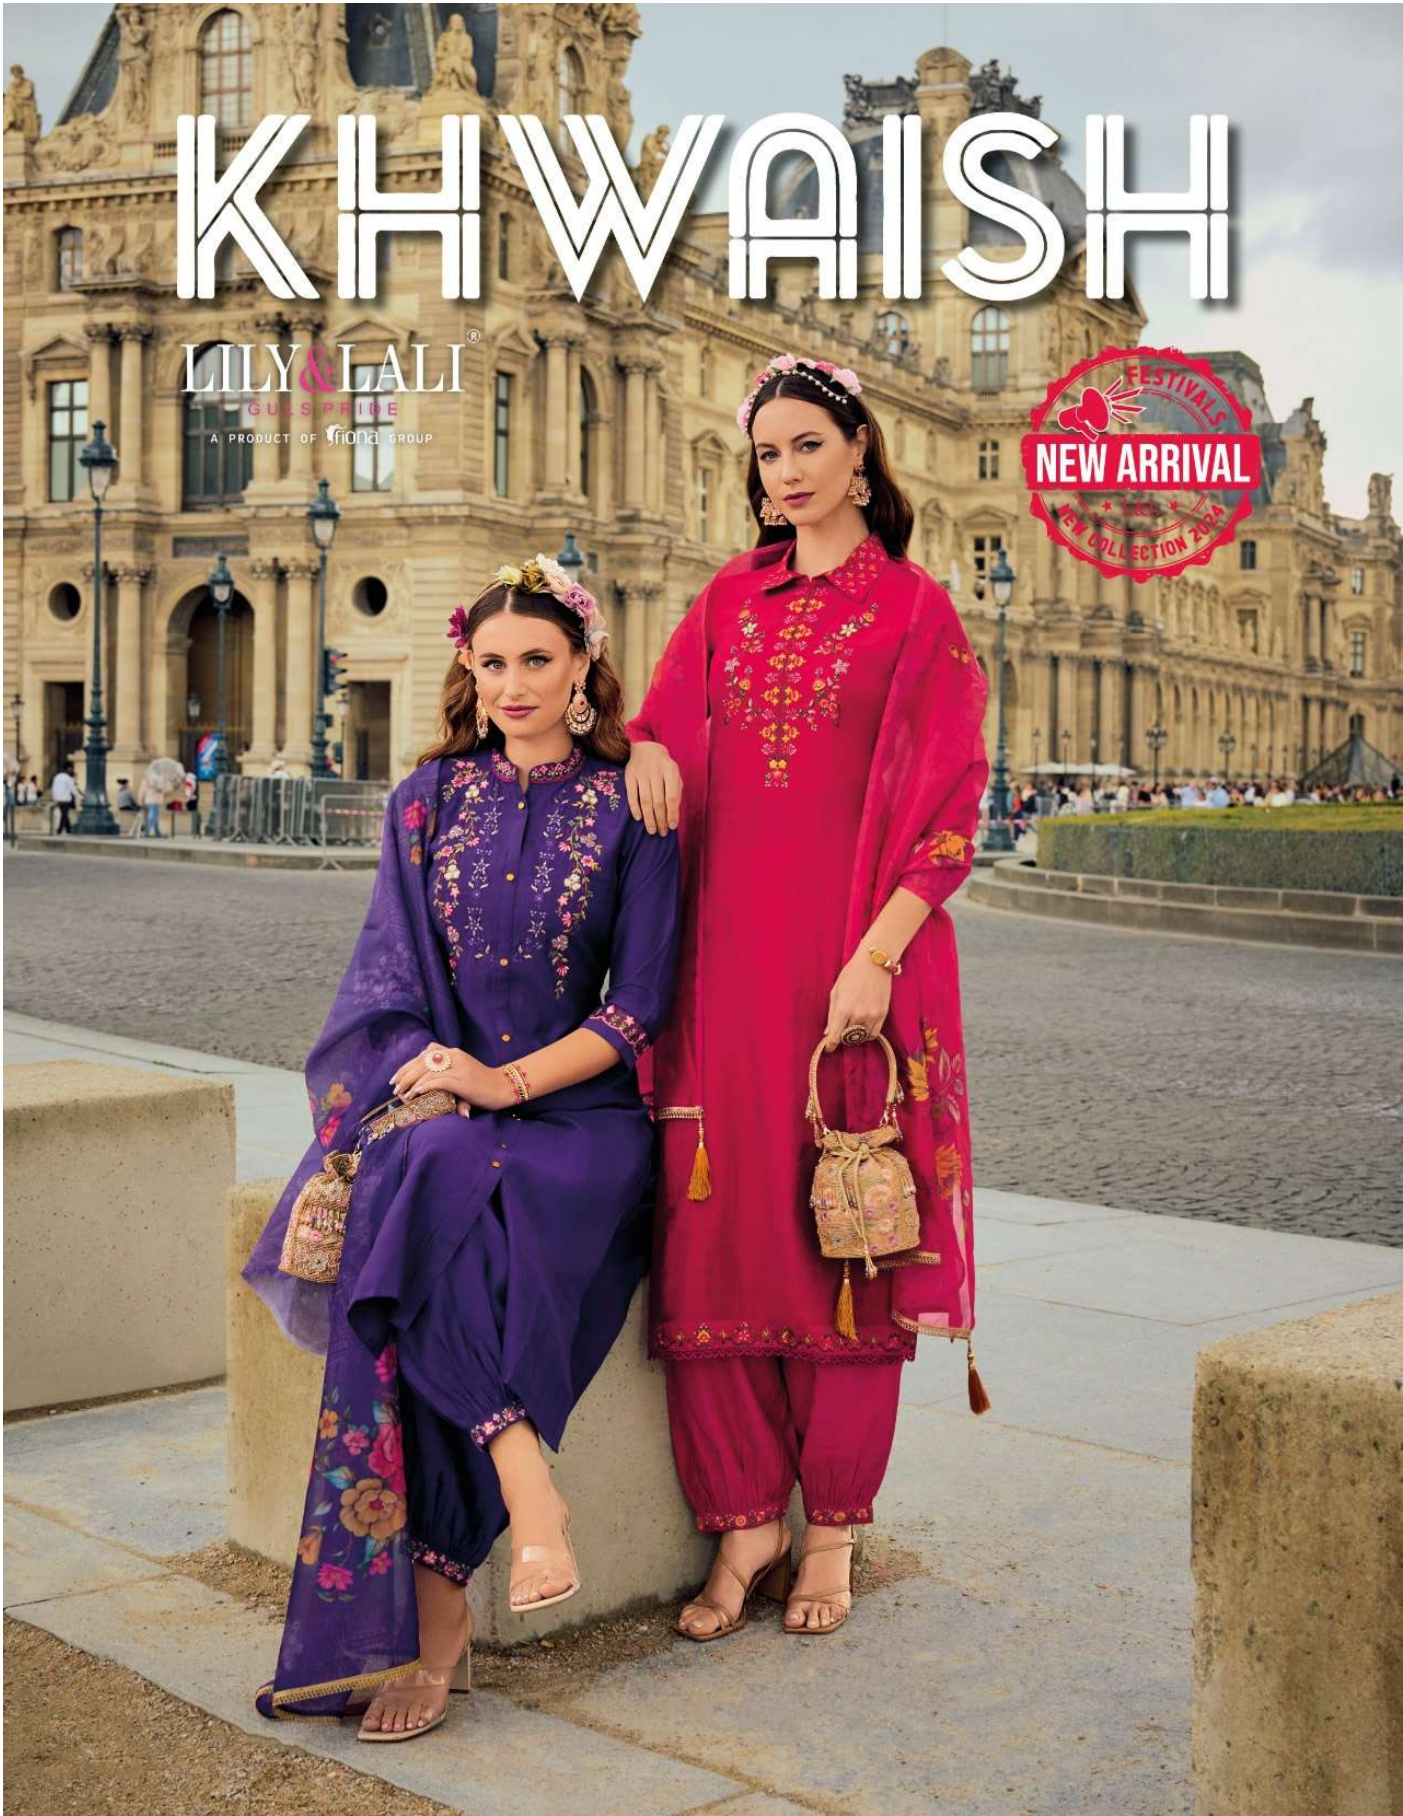

KHWAISH

LILY & LALI®
GULSPRIDE
A PRODUCT OF FIONA GROUP