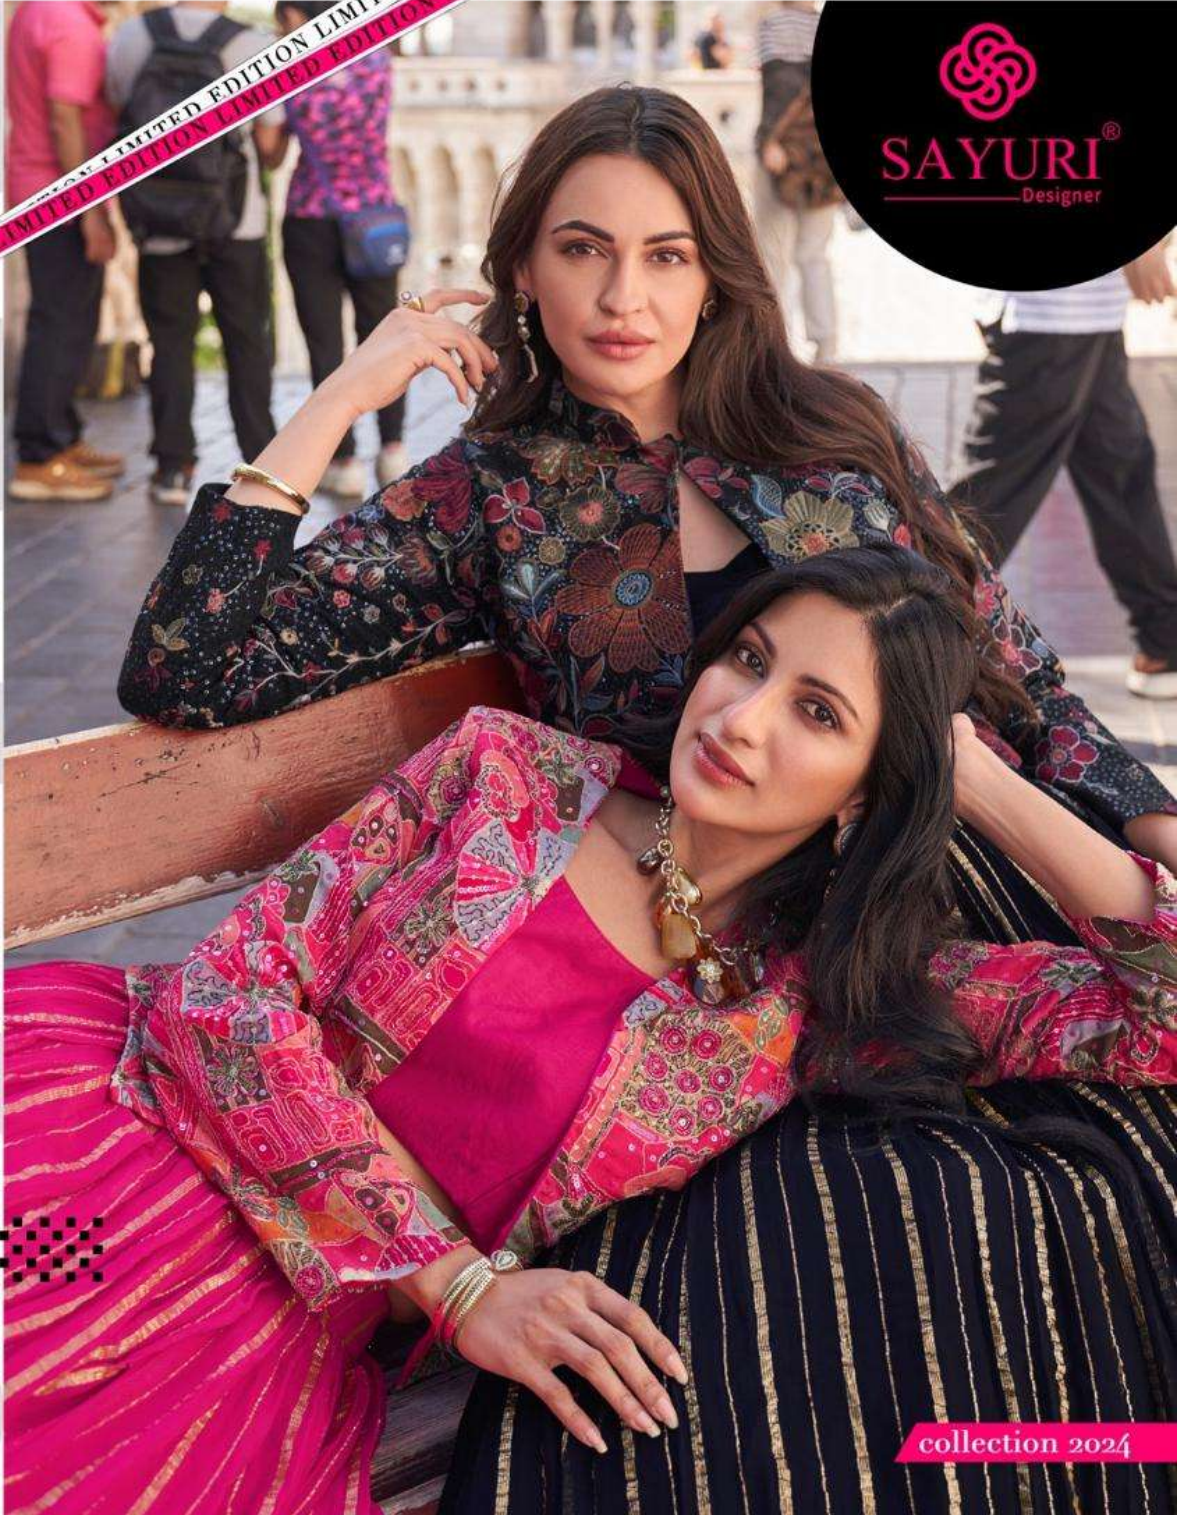

# LUXE

The collection was  
A perfect Blend of  
Indian Silhouettes  
And Contempo Ary  
S T Y L E

collection 2024

IMITED EDIT.  
TED EDITION LIMITED EDITION LIMITED

**SAYURI**<sup>®</sup>  
Designer

D No-5581 ////