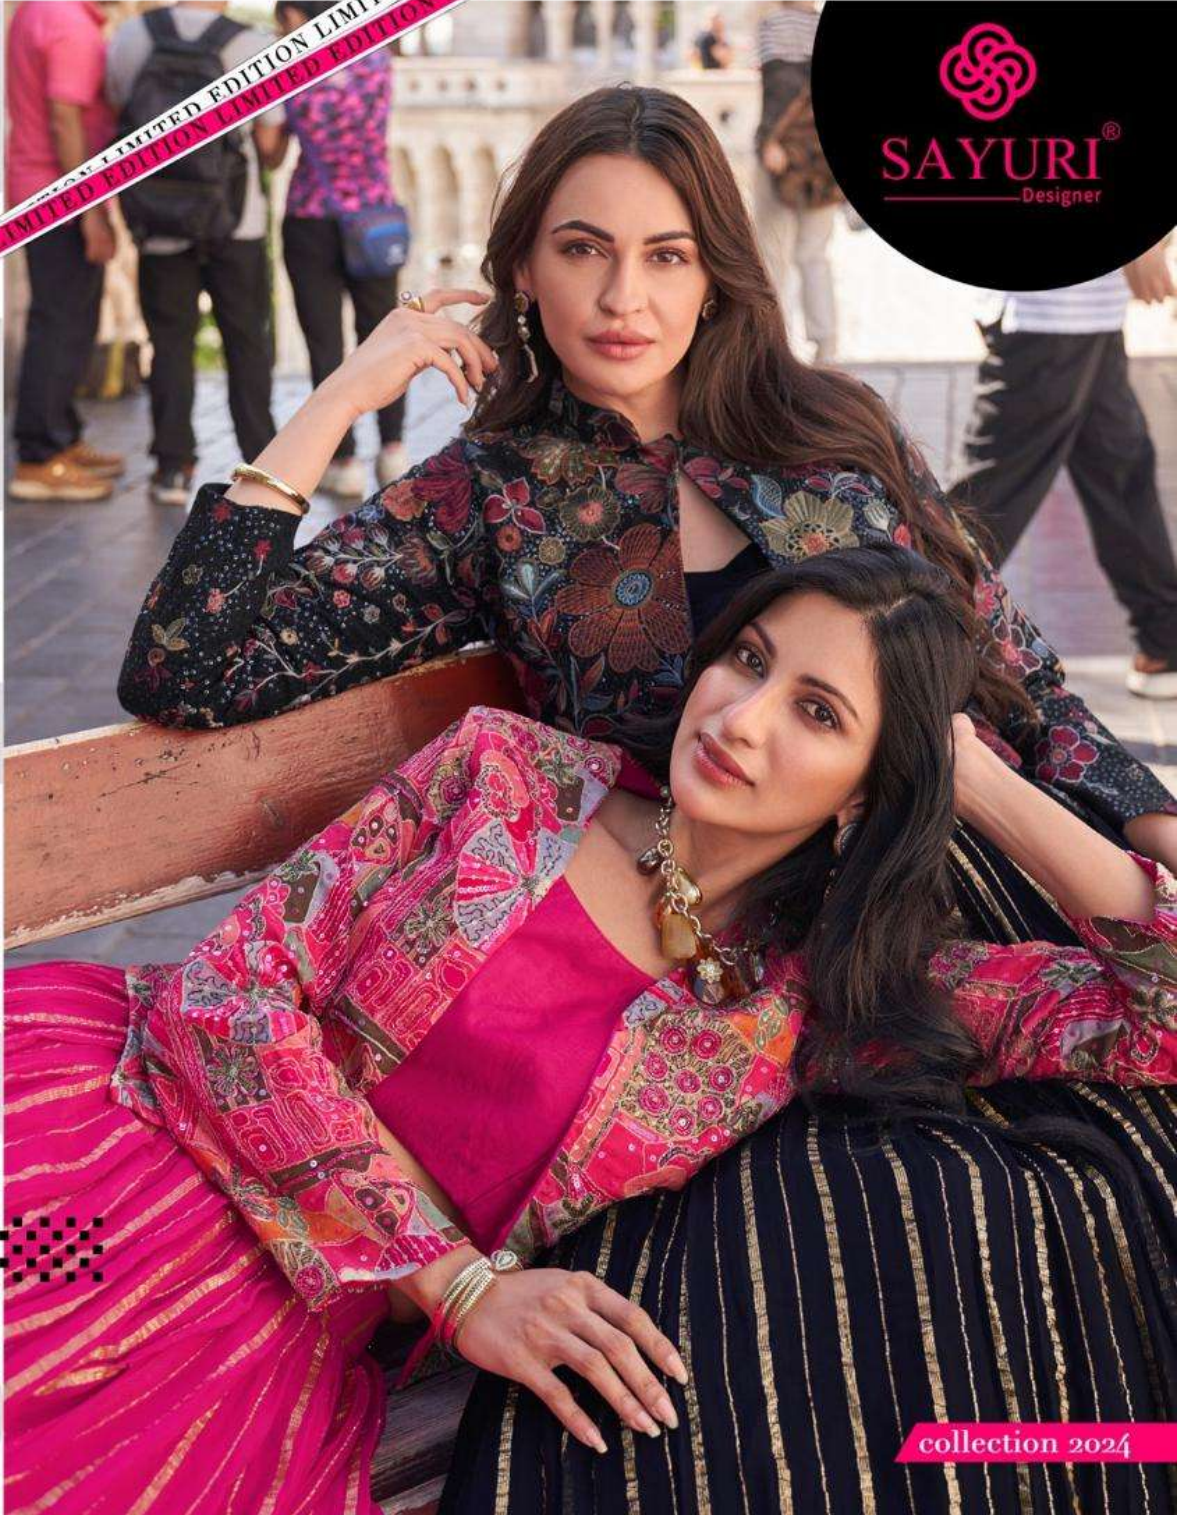

LUXE

The collection was
A perfect Blend of
Indian Silhouettes
And Contempo Ary
S T Y L E

collection 2024

SAYURI[®]
Designer

D No-5581 ////

Brilliant hues & lustrous textures give you a new makeover this season.