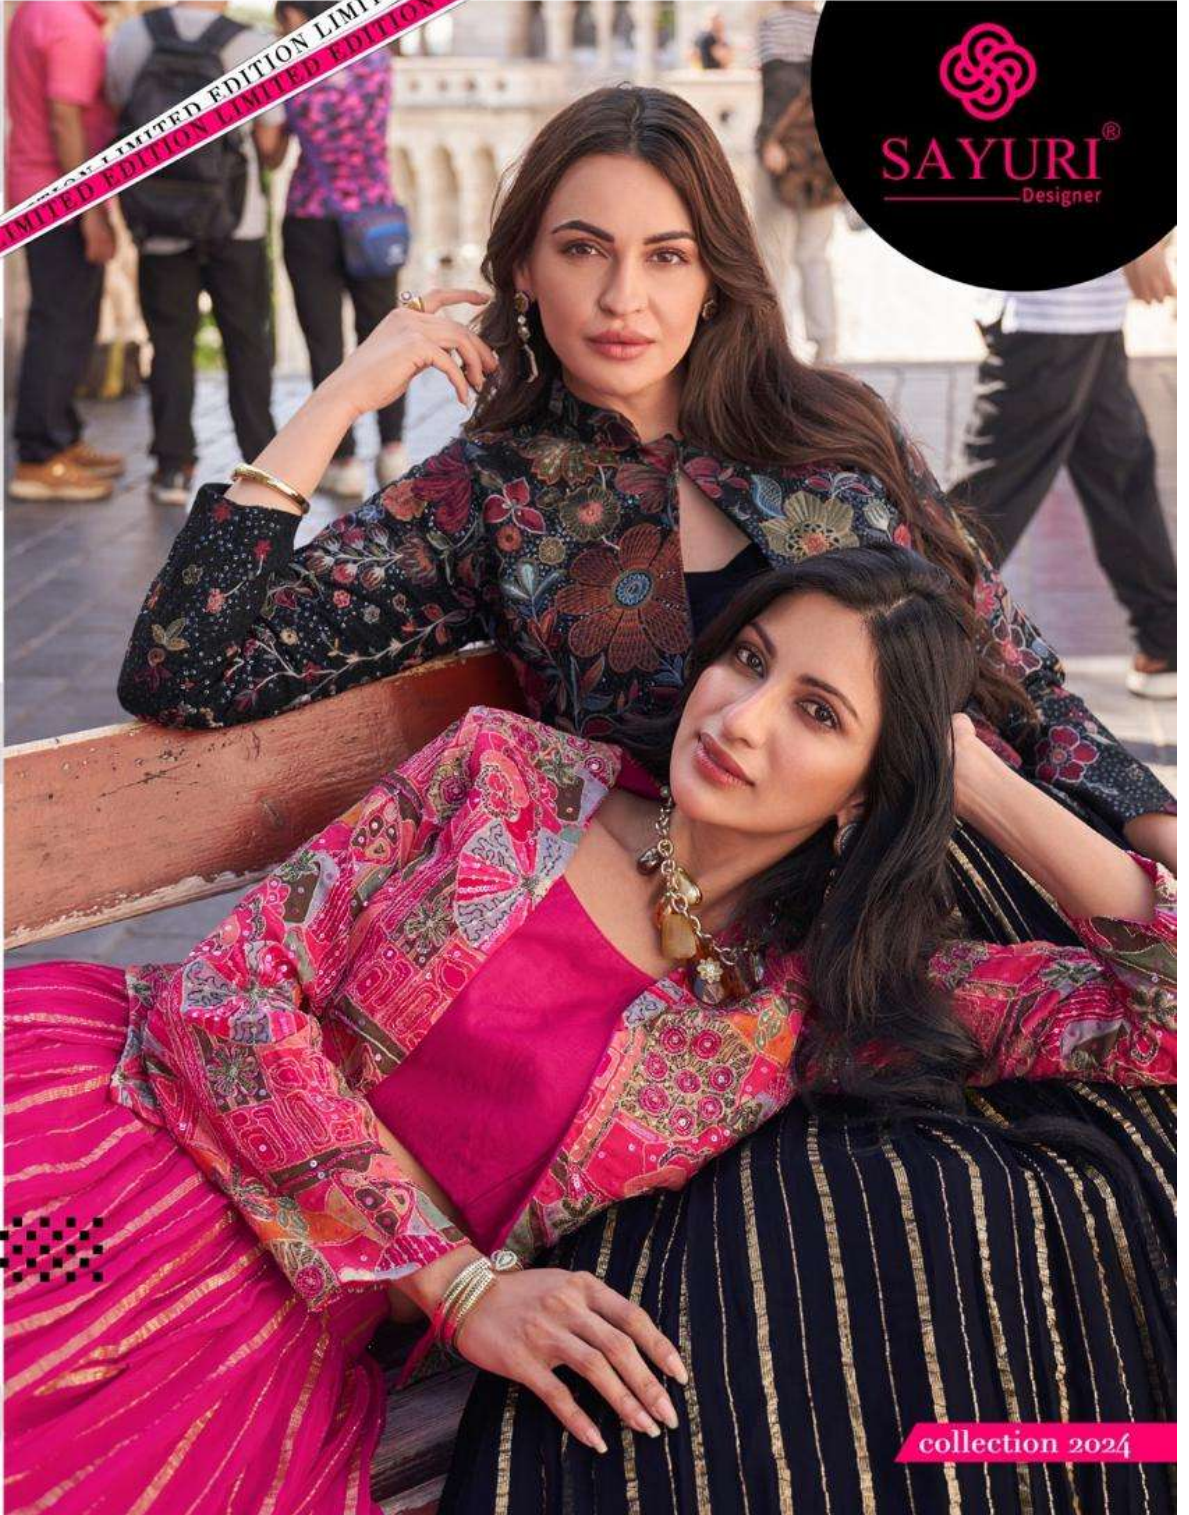

LUXE

The collection was
A perfect Blend of
Indian Silhouettes
And Contempo Ary
S T Y L E

SAYURI®
Designer

collection 2024