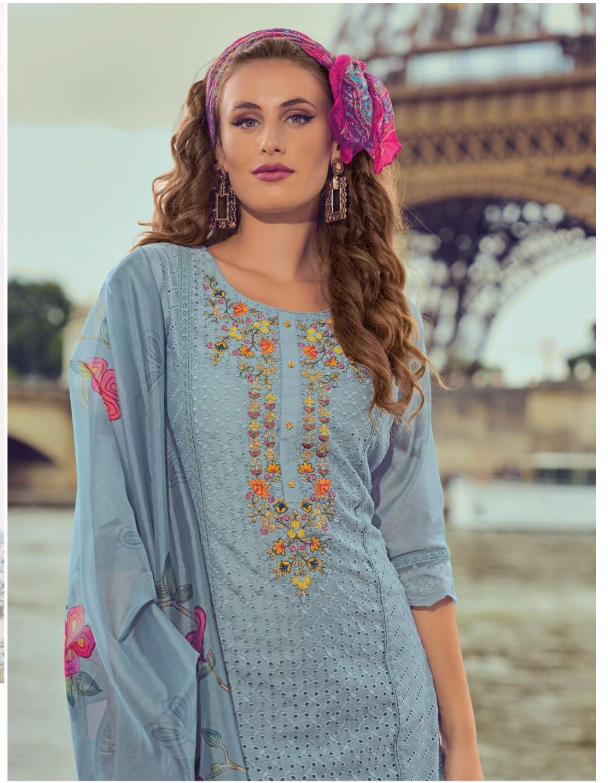

LILY&LALI®
GULS PRIDE
A PRODUCT OF **flora** GROUP