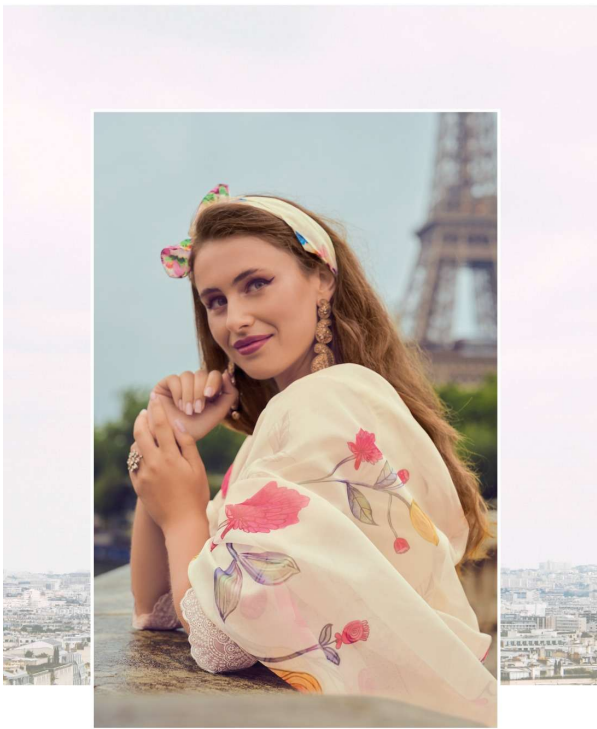

LILY&LALI®
GUILS PRIDE
A PRODUCT OF FICHA® GROUP