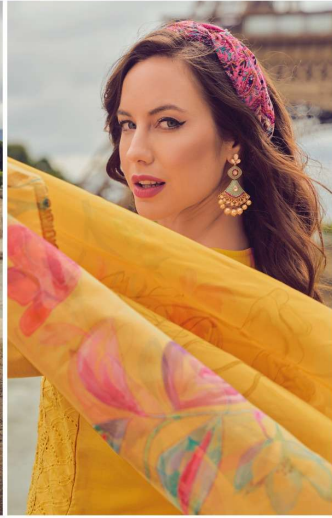

LILY&LALI®
GULS PRIDE
A PRODUCT OF HENK'S GROUP

■■■ BEAUTIFUL FASHION ■■■