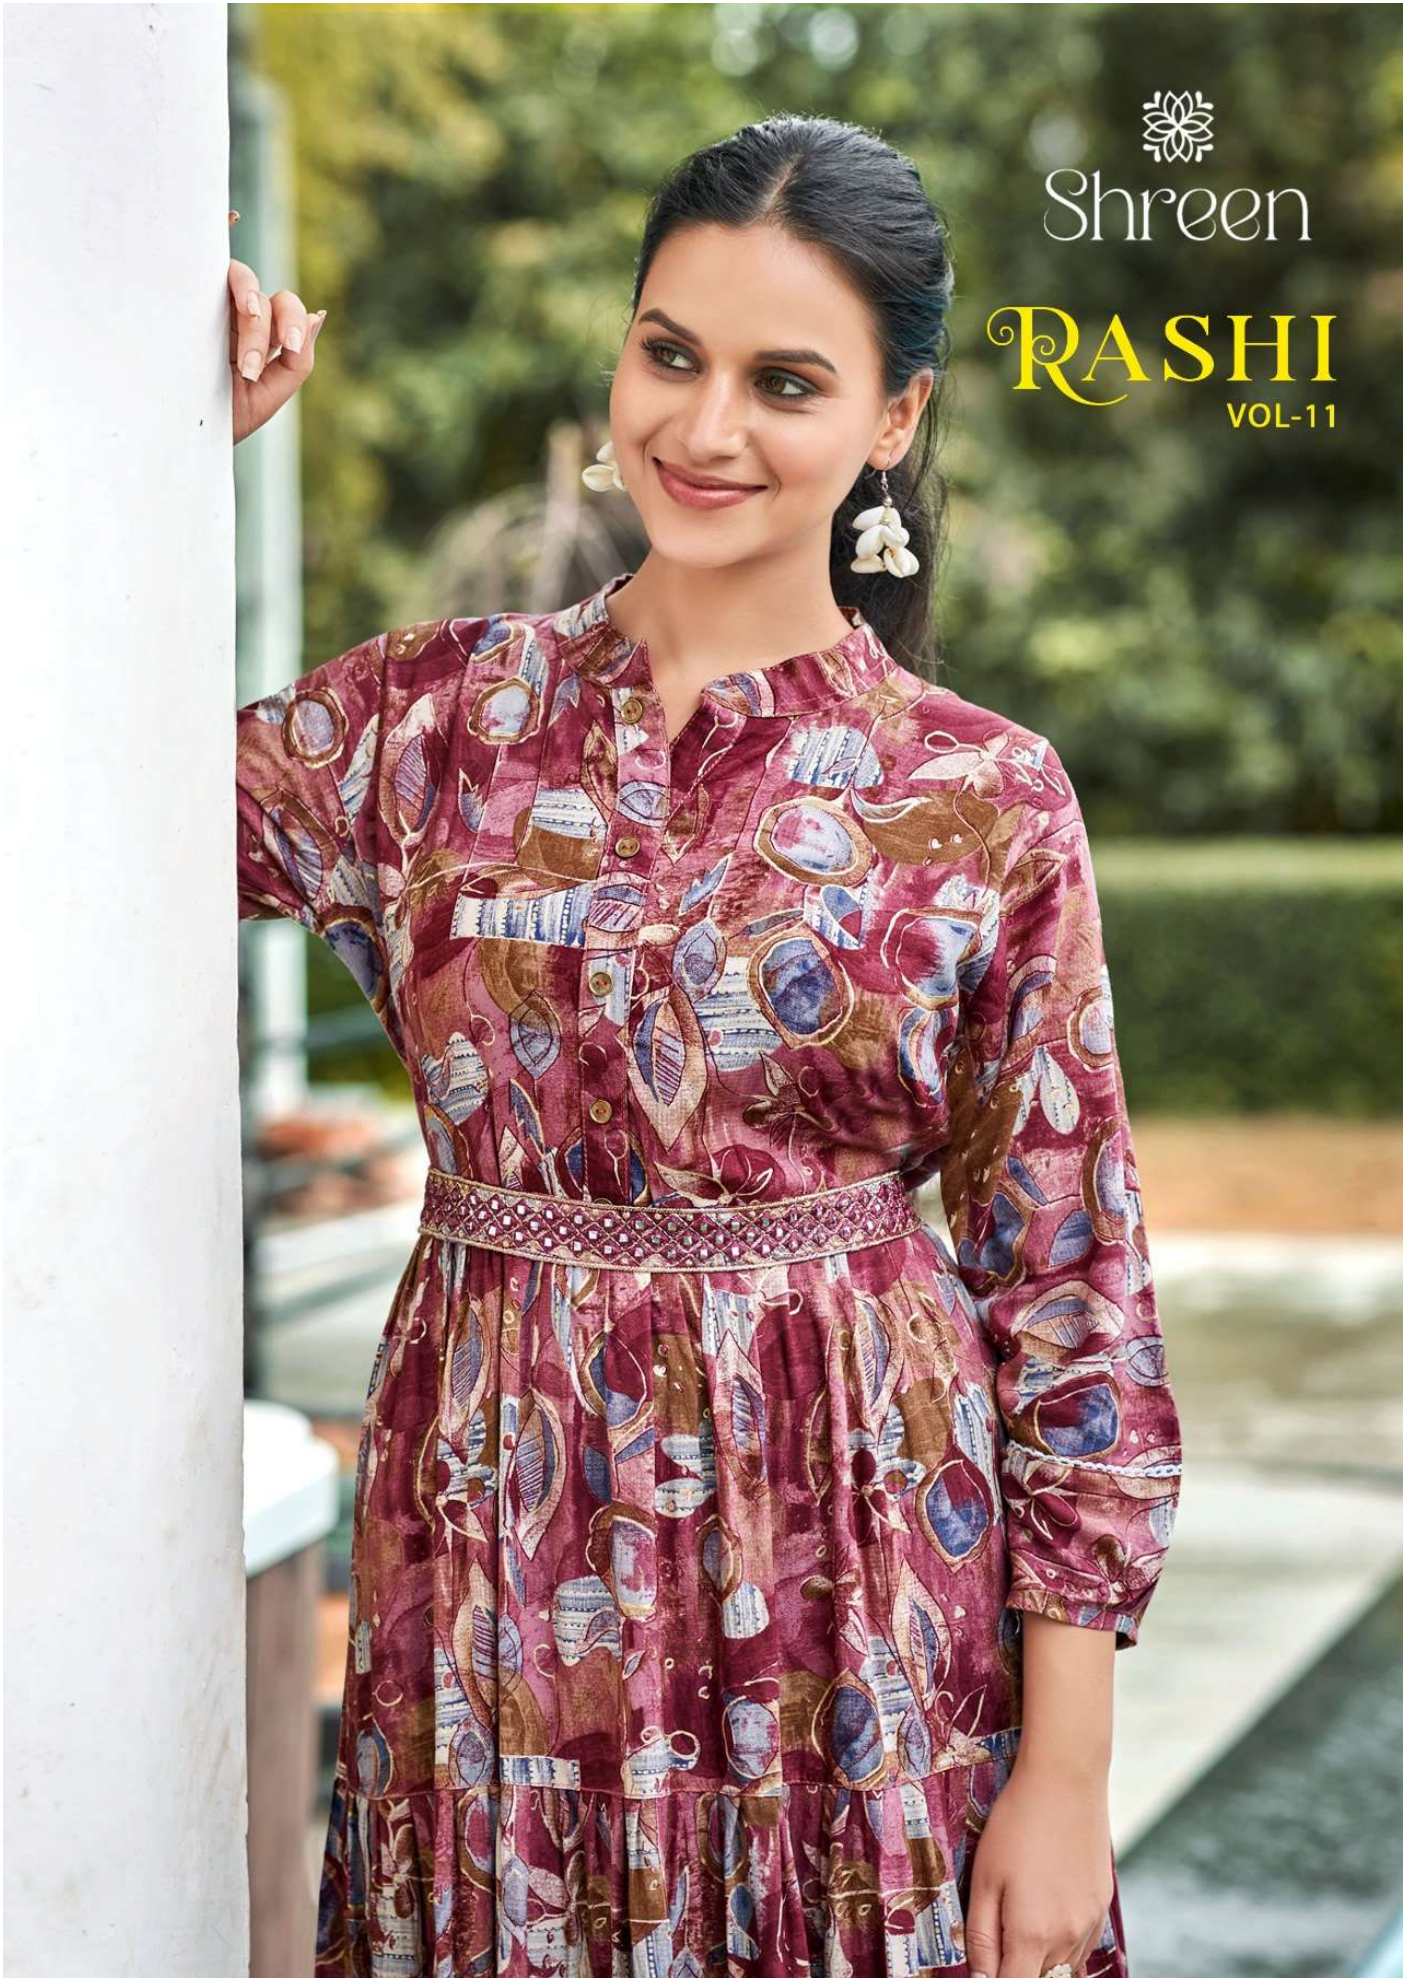

Shreen

**RASHI**  
VOL-11

Wonderful  
STYLE FOR THE MODERN GENERATION

1001

Shreen

Shreen

RASHI  
VOL-11

STYLE FOR THE MORDEN GENERATION

Shreen

*Generation*

STYLE FOR THE MORDEN GENERATION

1004

A composite image featuring a woman in the same patterned dress as in the first image. The top right portion shows her from the waist up, smiling. The bottom portion is a close-up of her hands adjusting the intricate, gold-embroidered belt at her waist. The background is a soft, light-colored gradient.

Shreen

*Beautiful*

AN ELEGANCE CARRIED BY HER  
IS TRULY ADORABLE

1002

Shreen

1001

1002

1003