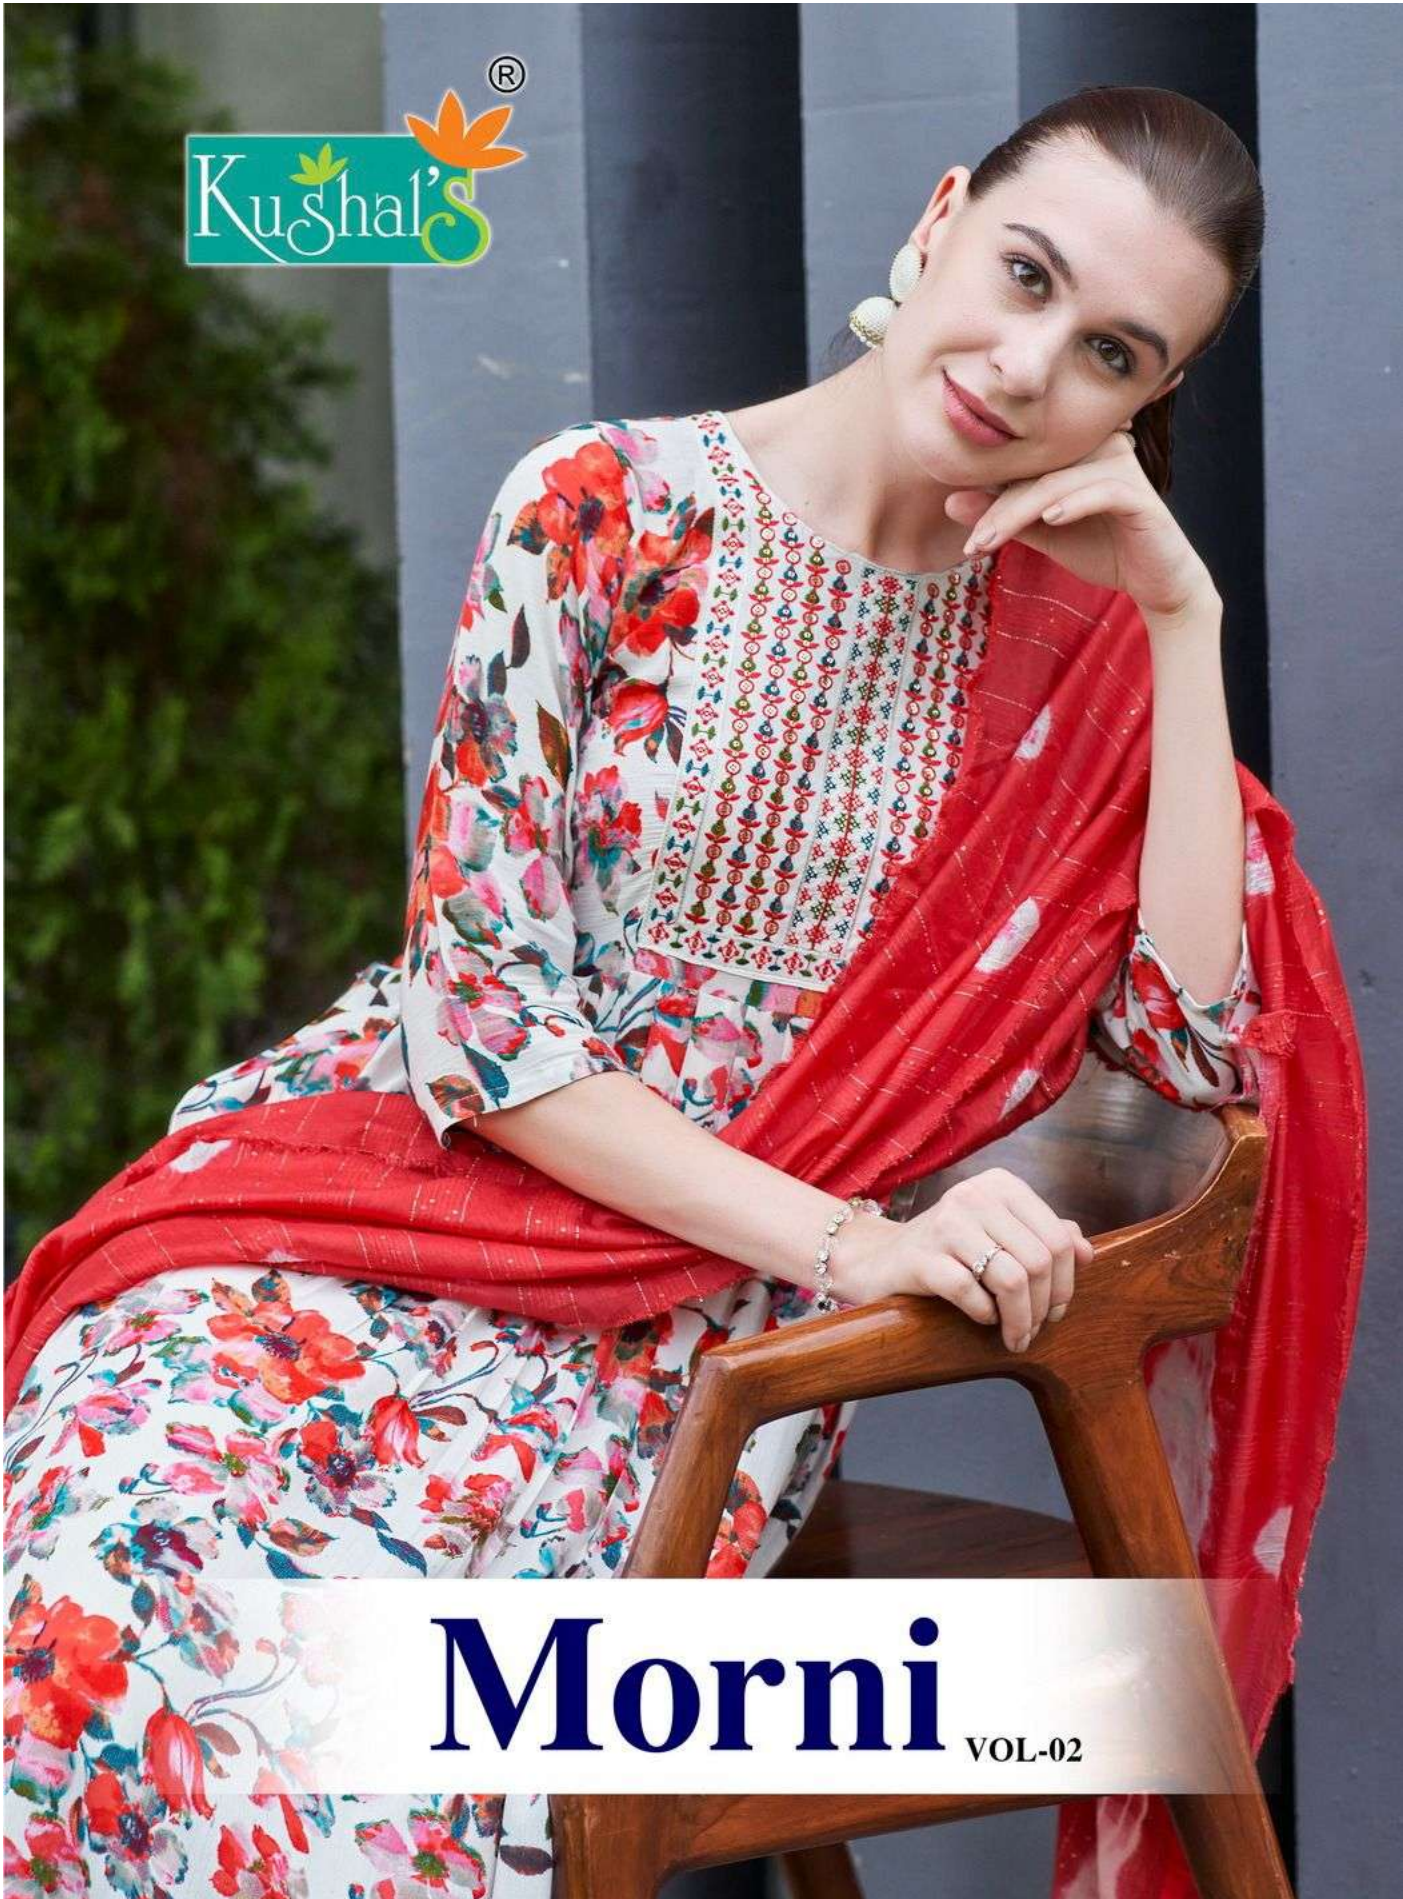

Kushal's®

Morni

VOL-02

STYLE *of* ETERNAL

A TOUCH OF GLAMOUR

I THINK THERE IS BEAUTY IN EVERYTHING. WHAT 'NORMAL' PEOPLE PERCEIVE AS UGLY, I CAN USUALLY SEE SOMETHING OF BEAUTY IN IT.

CODE | 1001

CODE | 1002