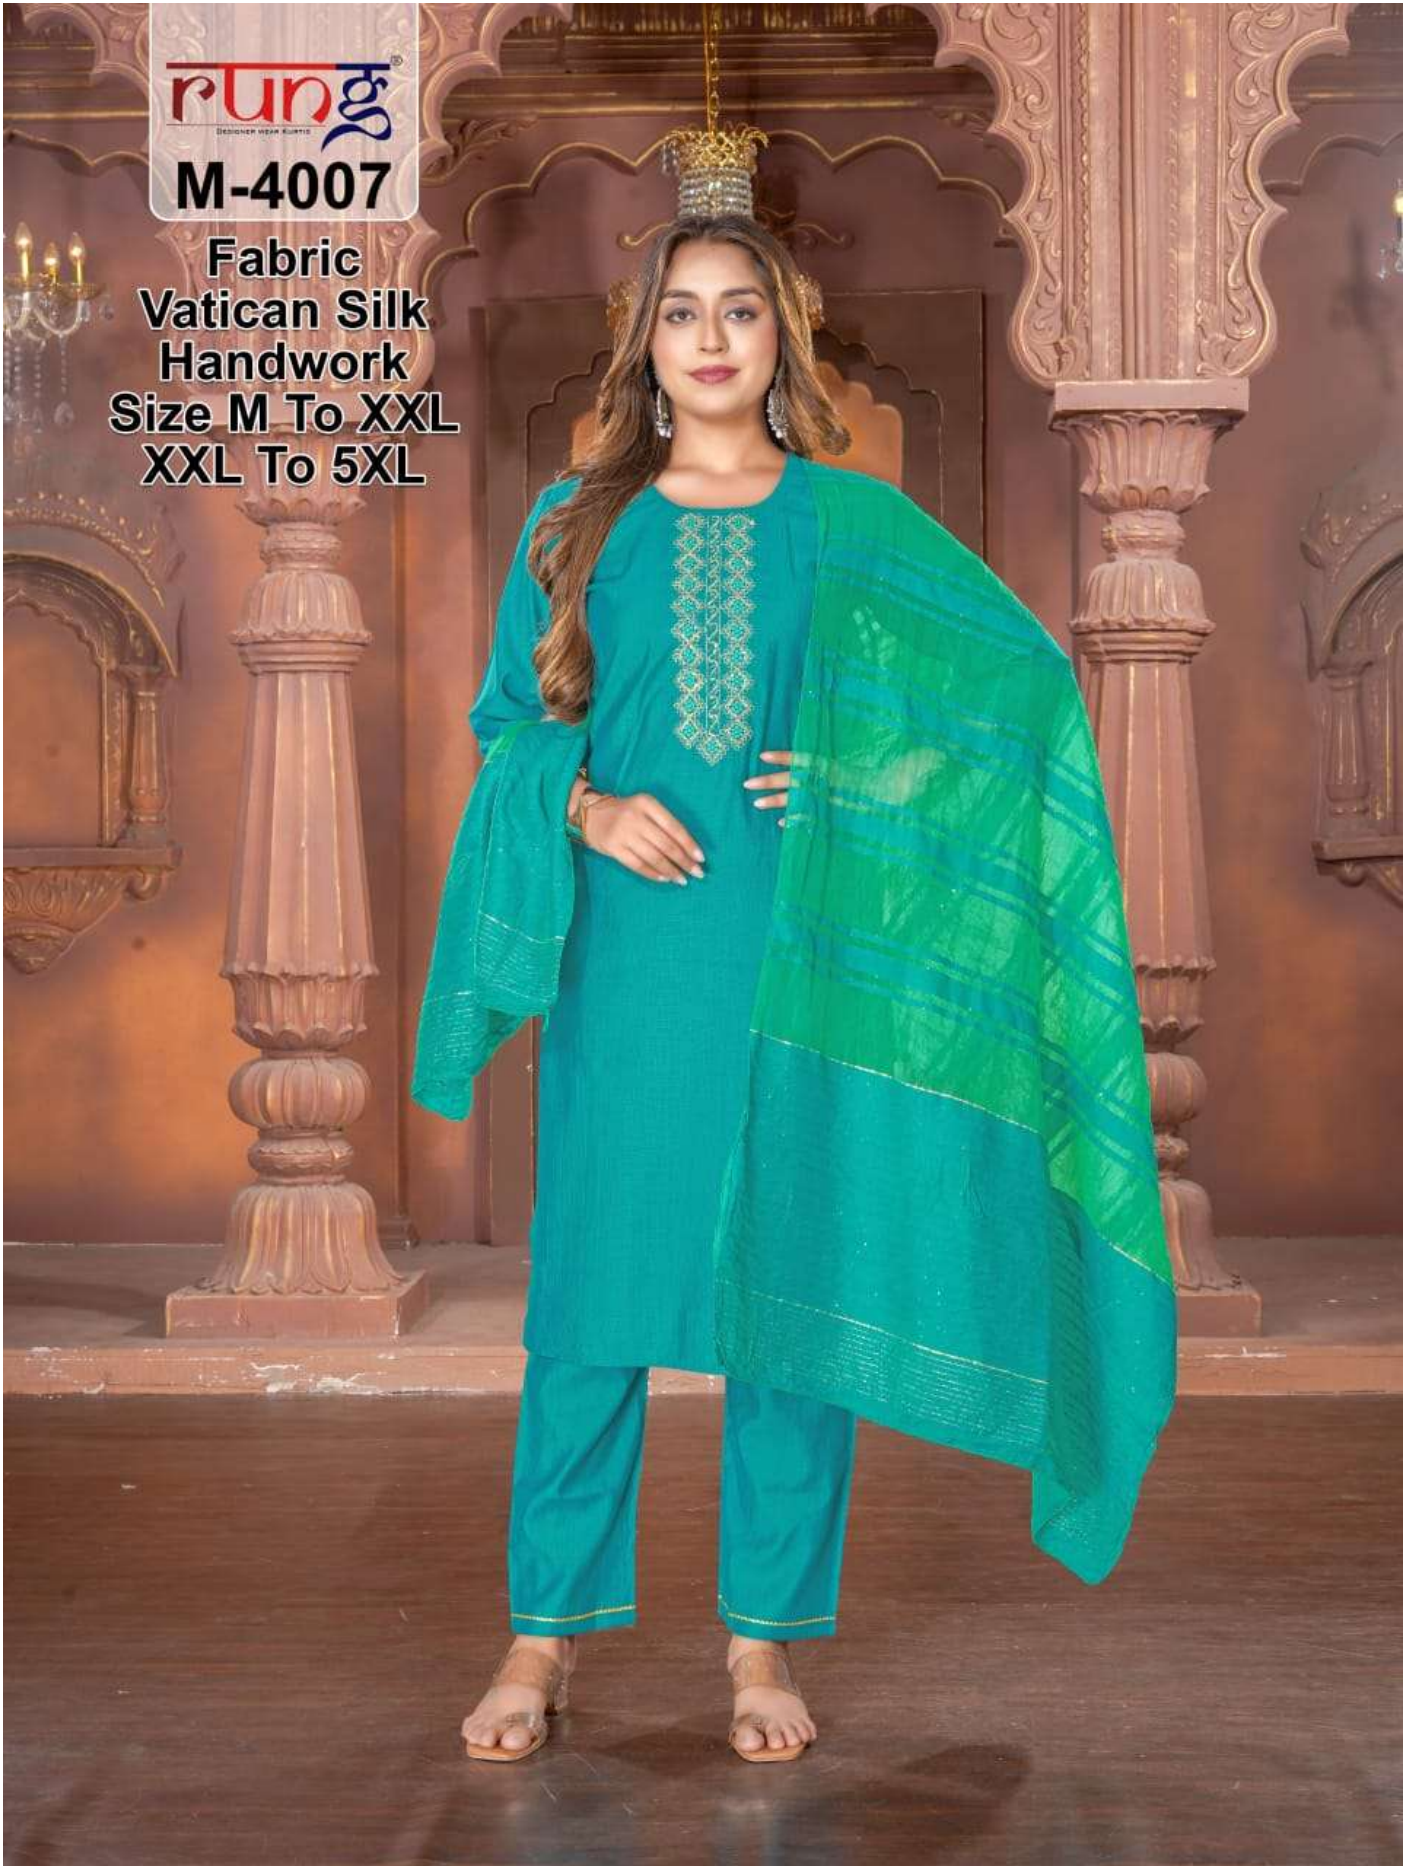

**rungr**  
DESIGNER WARE HOUSE

**M-4010**

**Fabric**  
**Vatican Silk**  
**Size M To XXL**  
**XXL To 5XL**

**2nd Color**

**rting**  
DESIGNER WARE KURTIS

**M-4007**

**Fabric**  
**Vatican Silk**  
**Handwork**  
**Size M To XXL**  
**XXL To 5XL**

**rting**  
DESIGNER WEAH KURTIS

**M-4008**

**Fabric**  
**Vatican Silk**  
**Handwork**  
**Size M To XXL**  
**XXL To 5XL**

**runq**  
DESIGNER WEAR KUTTI

**M-4009**

**Fabric**  
**Vatican Silk**  
**Handwork**  
**Size M To XXL**  
**XXL To 5XL**

**rungr**  
DESIGNER WARE HOUSE

**M-4012**

**Fabric**  
**Vatican Silk**  
**Size M To XXL**  
**XXL To 5XL**

**2nd Color**

**rungr**  
DESIGNER WARE KUTTO

**M-4011**

**Fabric**  
**Vatican Silk**  
**Size M To XXL**  
**XXL To 5XL**

**2nd Color**

**rungr**  
DESIGNER WARE HOUSE

**M-4010**

**Fabric**  
**Vatican Silk**  
**Size M To XXL**  
**XXL To 5XL**

**2nd Color**