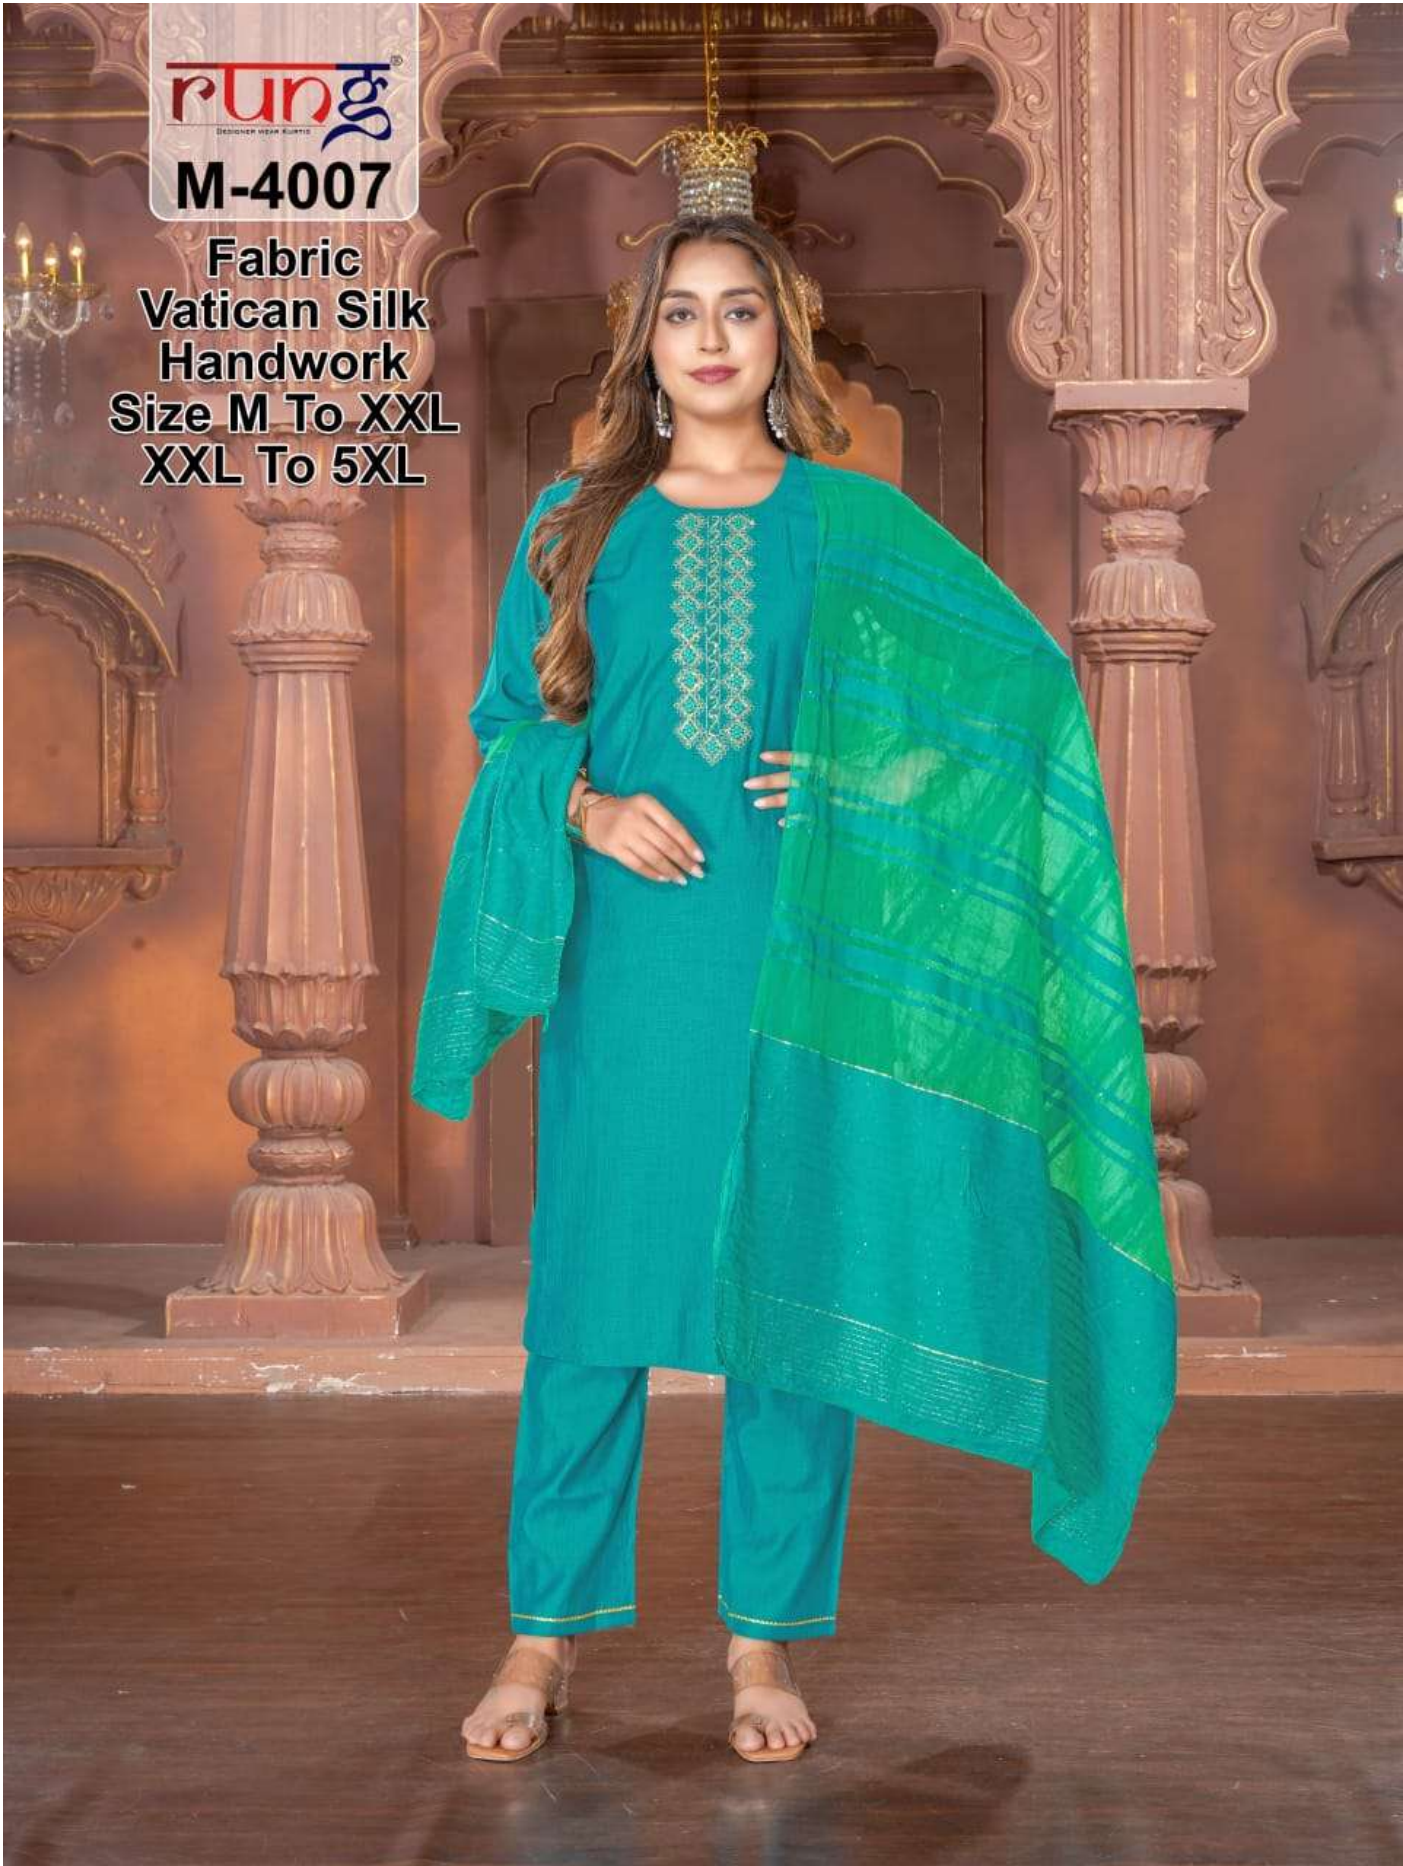

rungr
DESIGNER WARE HOUSE

M-4010

Fabric
Vatican Silk
Size M To XXL
XXL To 5XL

2nd Color

rting
DESIGNER WARE KURTIS

M-4007

Fabric
Vatican Silk
Handwork
Size M To XXL
XXL To 5XL

rting
DESIGNER WEAH KURTIS

M-4008

Fabric
Vatican Silk
Handwork
Size M To XXL
XXL To 5XL

runq
DESIGNER WEAR KUTTI

M-4009

Fabric
Vatican Silk
Handwork
Size M To XXL
XXL To 5XL

rungr
DESIGNER WARE BRAND

M-4012

Fabric
Vatican Silk
Size M To XXL
XXL To 5XL

2nd Color

rungr
DESIGNER WARE KUTTO

M-4011

Fabric
Vatican Silk
Size M To XXL
XXL To 5XL

2nd Color

rungr
DESIGNER WARE HOUSE

M-4010

Fabric
Vatican Silk
Size M To XXL
XXL To 5XL

2nd Color