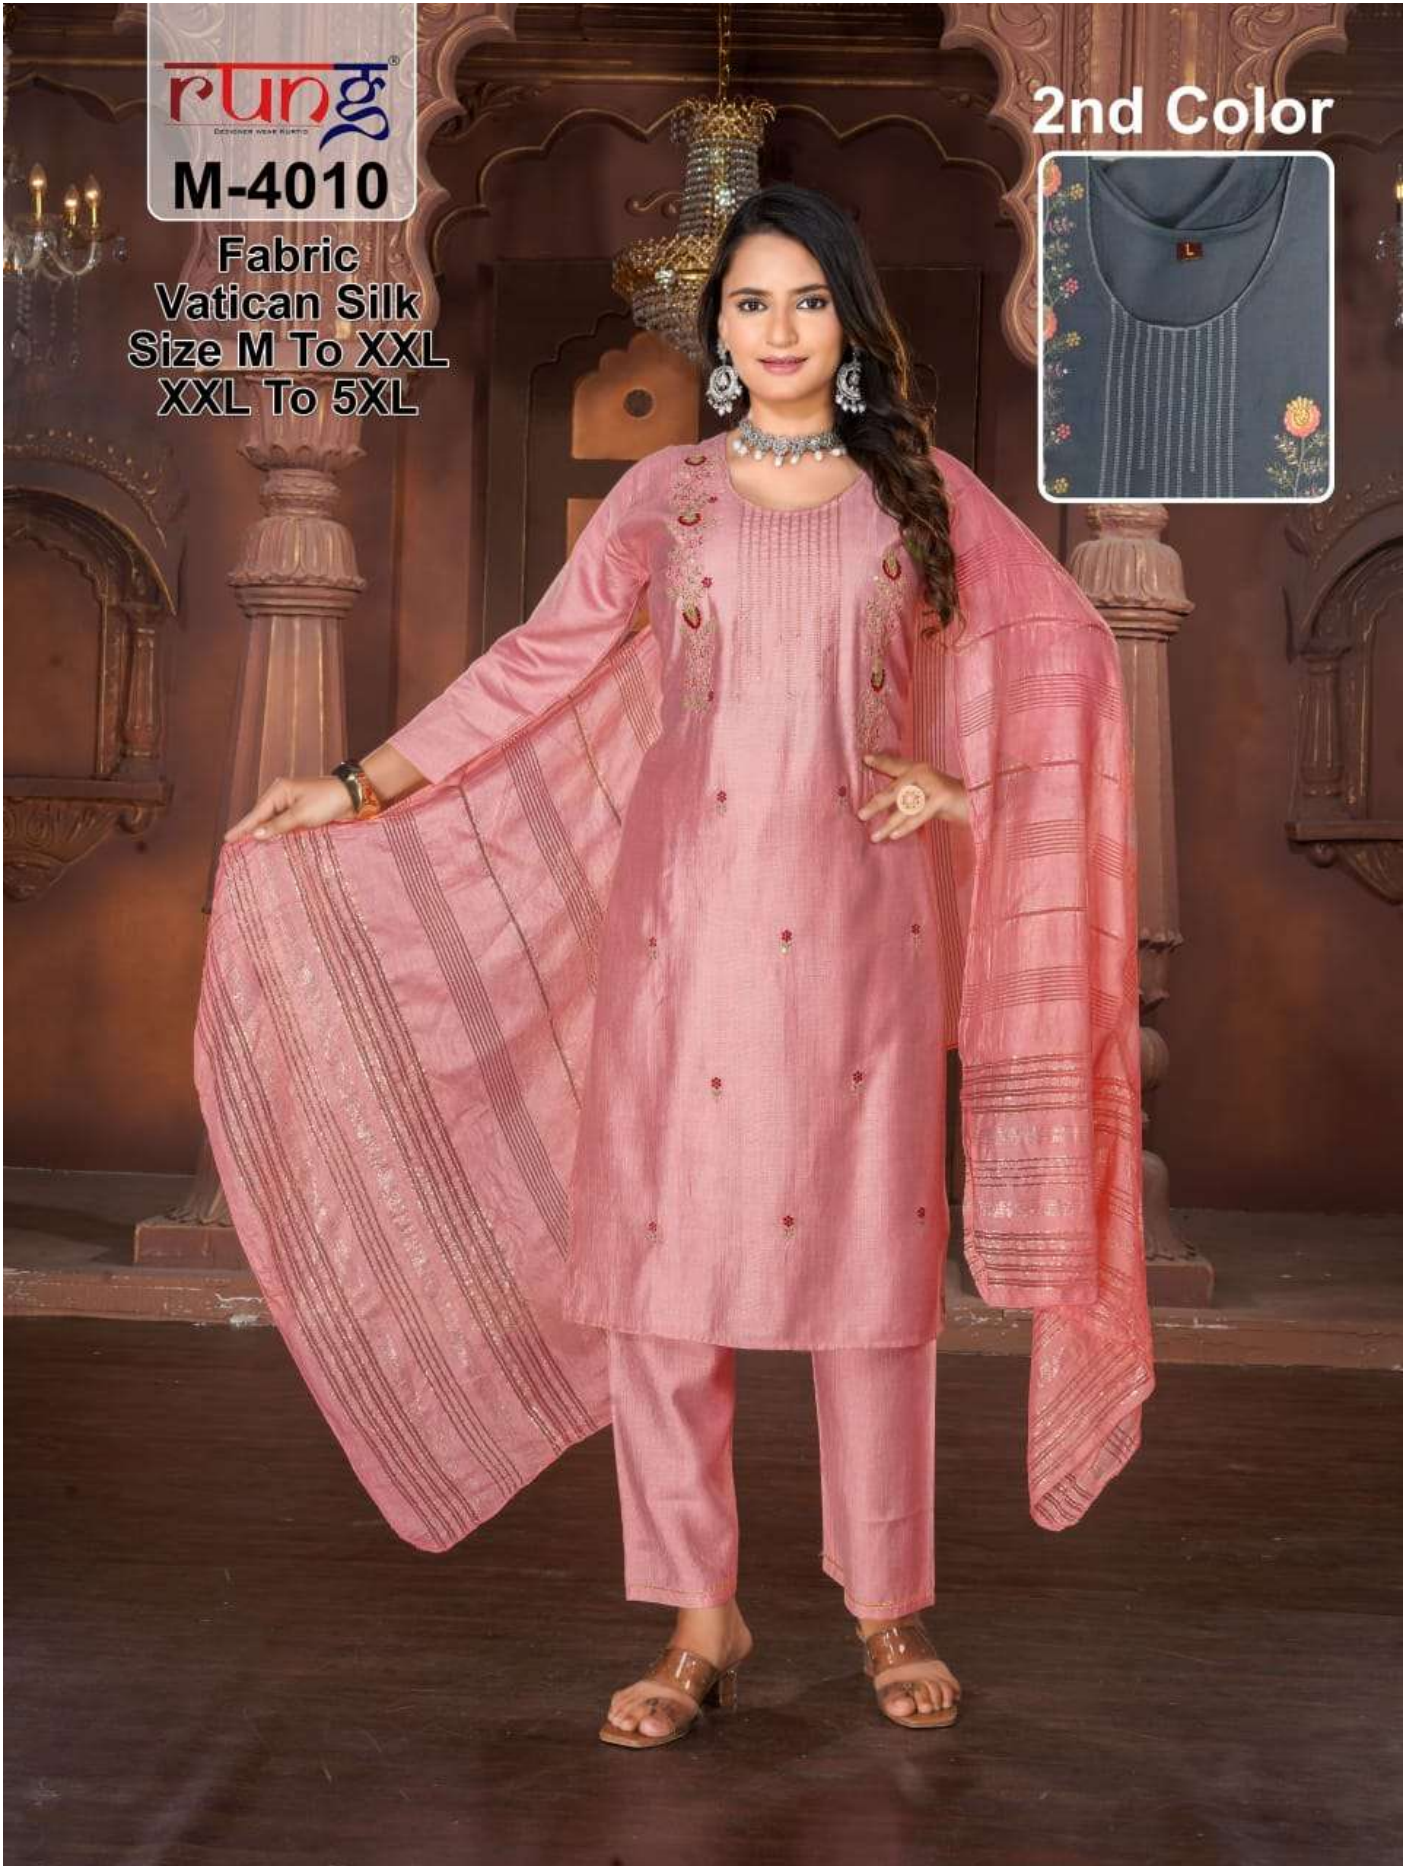

**rungr**  
DESIGNER WARE HOUSE

**M-4010**

**Fabric**  
**Vatican Silk**  
**Size M To XXL**  
**XXL To 5XL**

**2nd Color**

**rting**  
DESIGNER WARE KURTIS

**M-4007**

**Fabric**  
**Vatican Silk**  
**Handwork**  
**Size M To XXL**  
**XXL To 5XL**

**rting**  
DESIGNER WEAH KURTIS

**M-4008**

**Fabric**  
**Vatican Silk**  
**Handwork**  
**Size M To XXL**  
**XXL To 5XL**

**runq**  
DESIGNER WEAR KUTTI

**M-4009**

**Fabric**  
**Vatican Silk**  
**Handwork**  
**Size M To XXL**  
**XXL To 5XL**

**rungr**  
DESIGNER WARE HOUSE

**M-4012**

**Fabric**  
**Vatican Silk**  
**Size M To XXL**  
**XXL To 5XL**

**2nd Color**

**rungr**  
DESIGNER WARE KUTTO

**M-4011**

**Fabric**  
**Vatican Silk**  
**Size M To XXL**  
**XXL To 5XL**

**2nd Color**

**rungr**  
DESIGNER WARE HOUSE

**M-4010**

**Fabric**  
**Vatican Silk**  
**Size M To XXL**  
**XXL To 5XL**

**2nd Color**