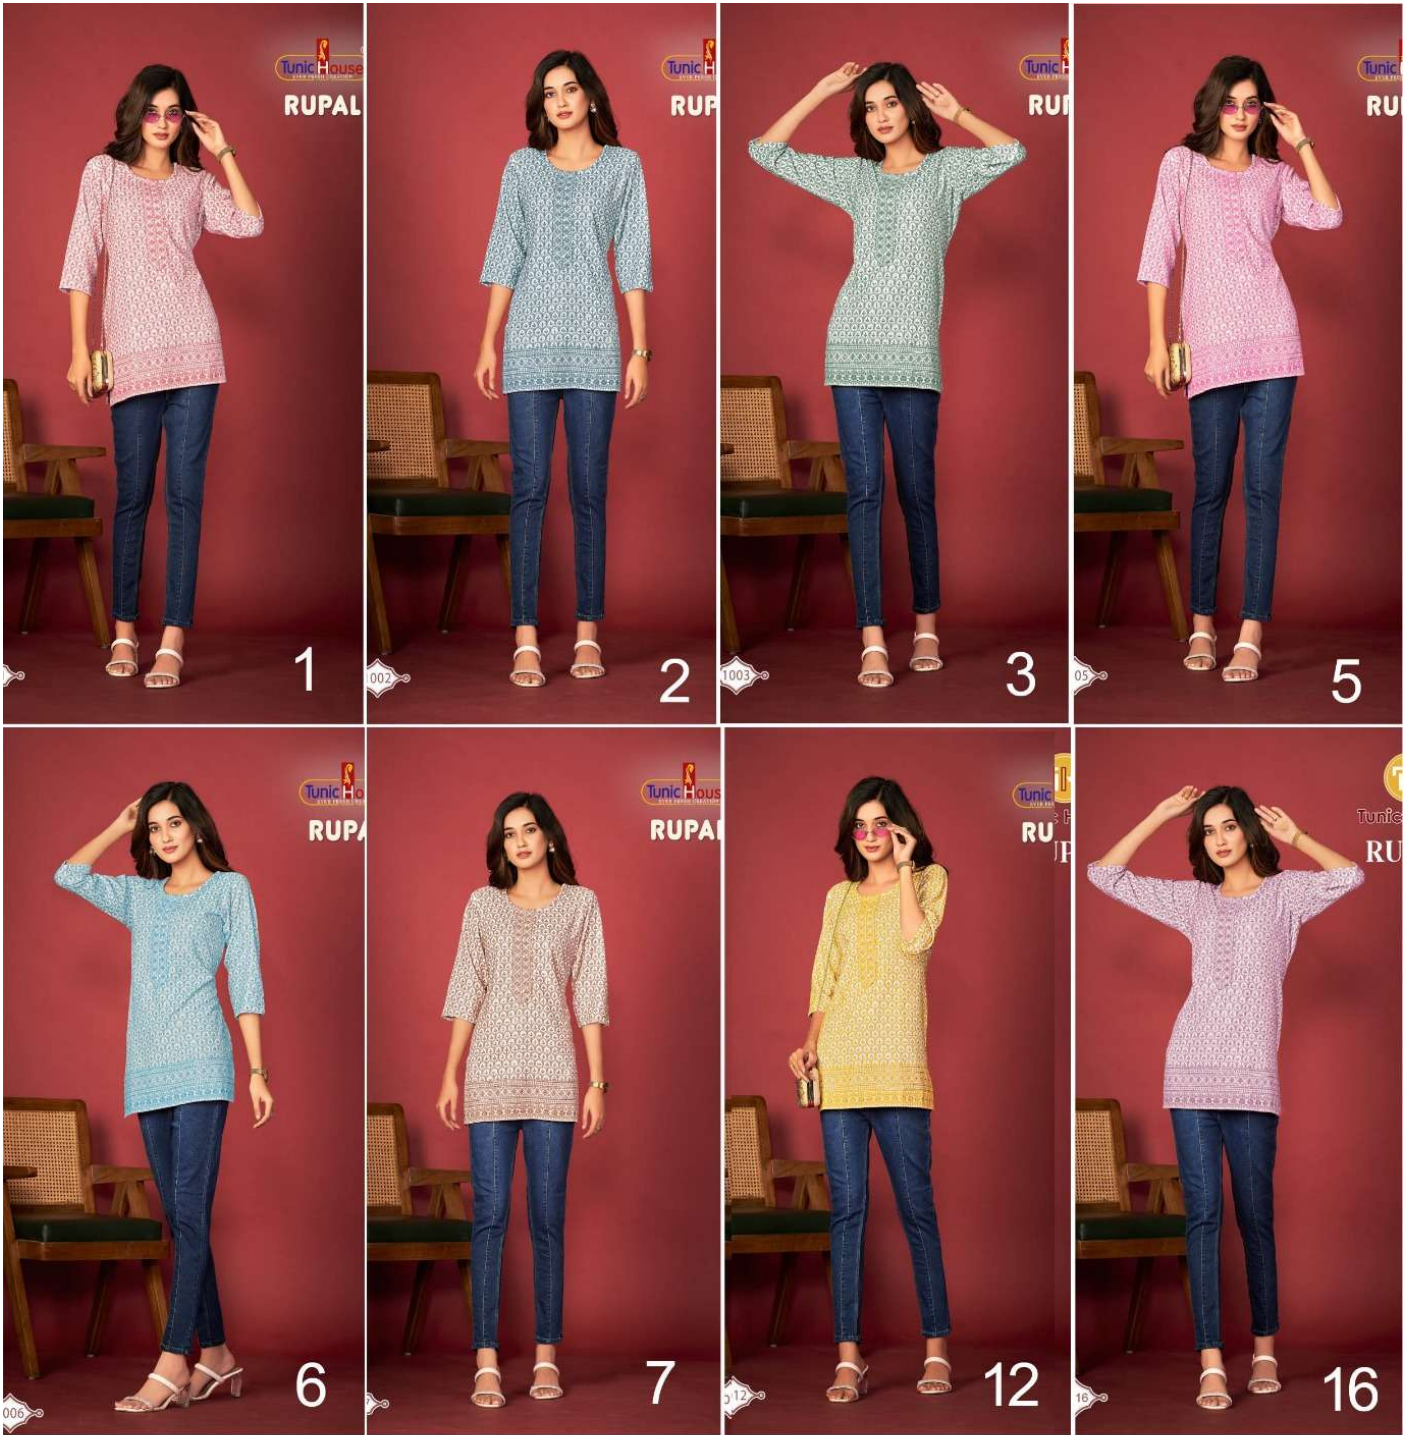

1002

RUPAL

**SIZE SET COMBO
S.M.L.XL.2XL**

Tunic House[®]
EVER FRESH CREATION

RUPAL

1005

Tunic House
EVER FRESH CREATION

RUPAL