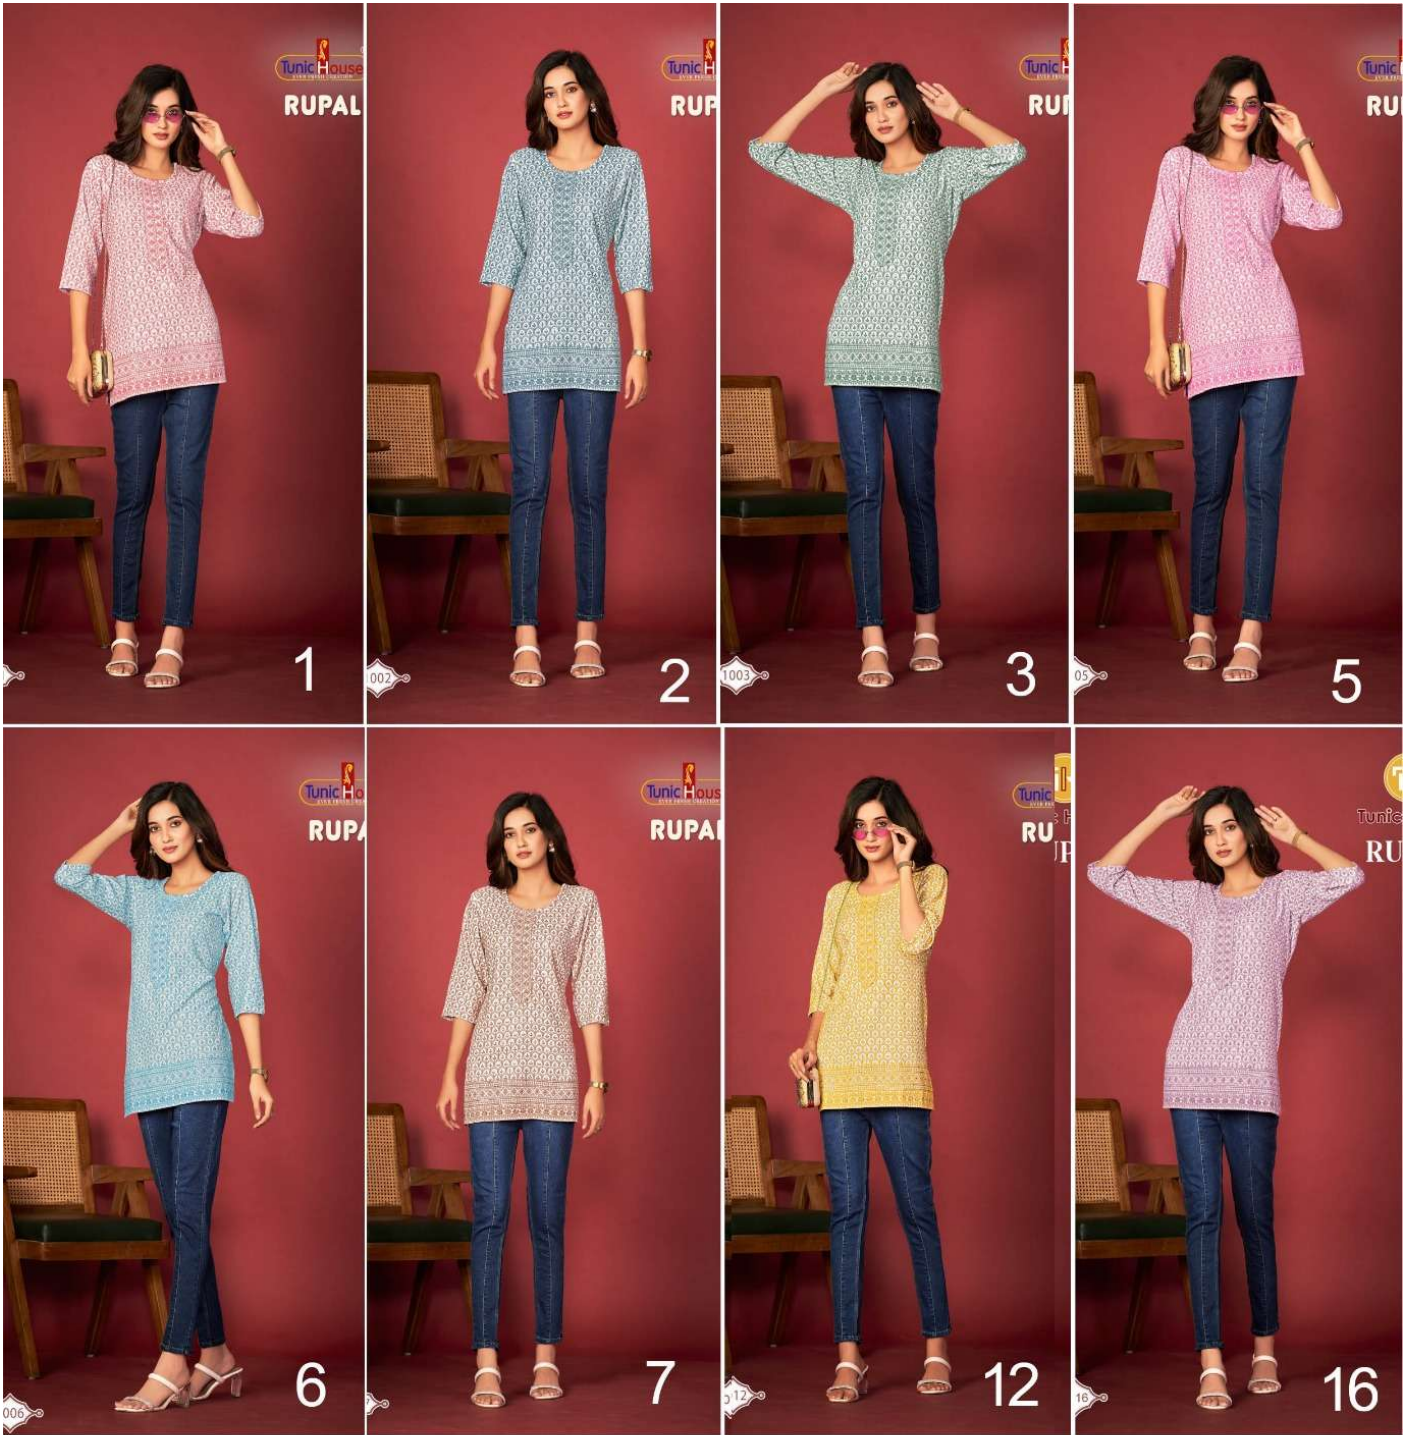

1002

RUPAL

**SIZE SET COMBO
S.M.L.XL.2XL**

Tunic House[®]
EVER FRESH CREATION

RUPAL

1005

Tunic House[®]
EVER FRESH CREATION

RUPAL