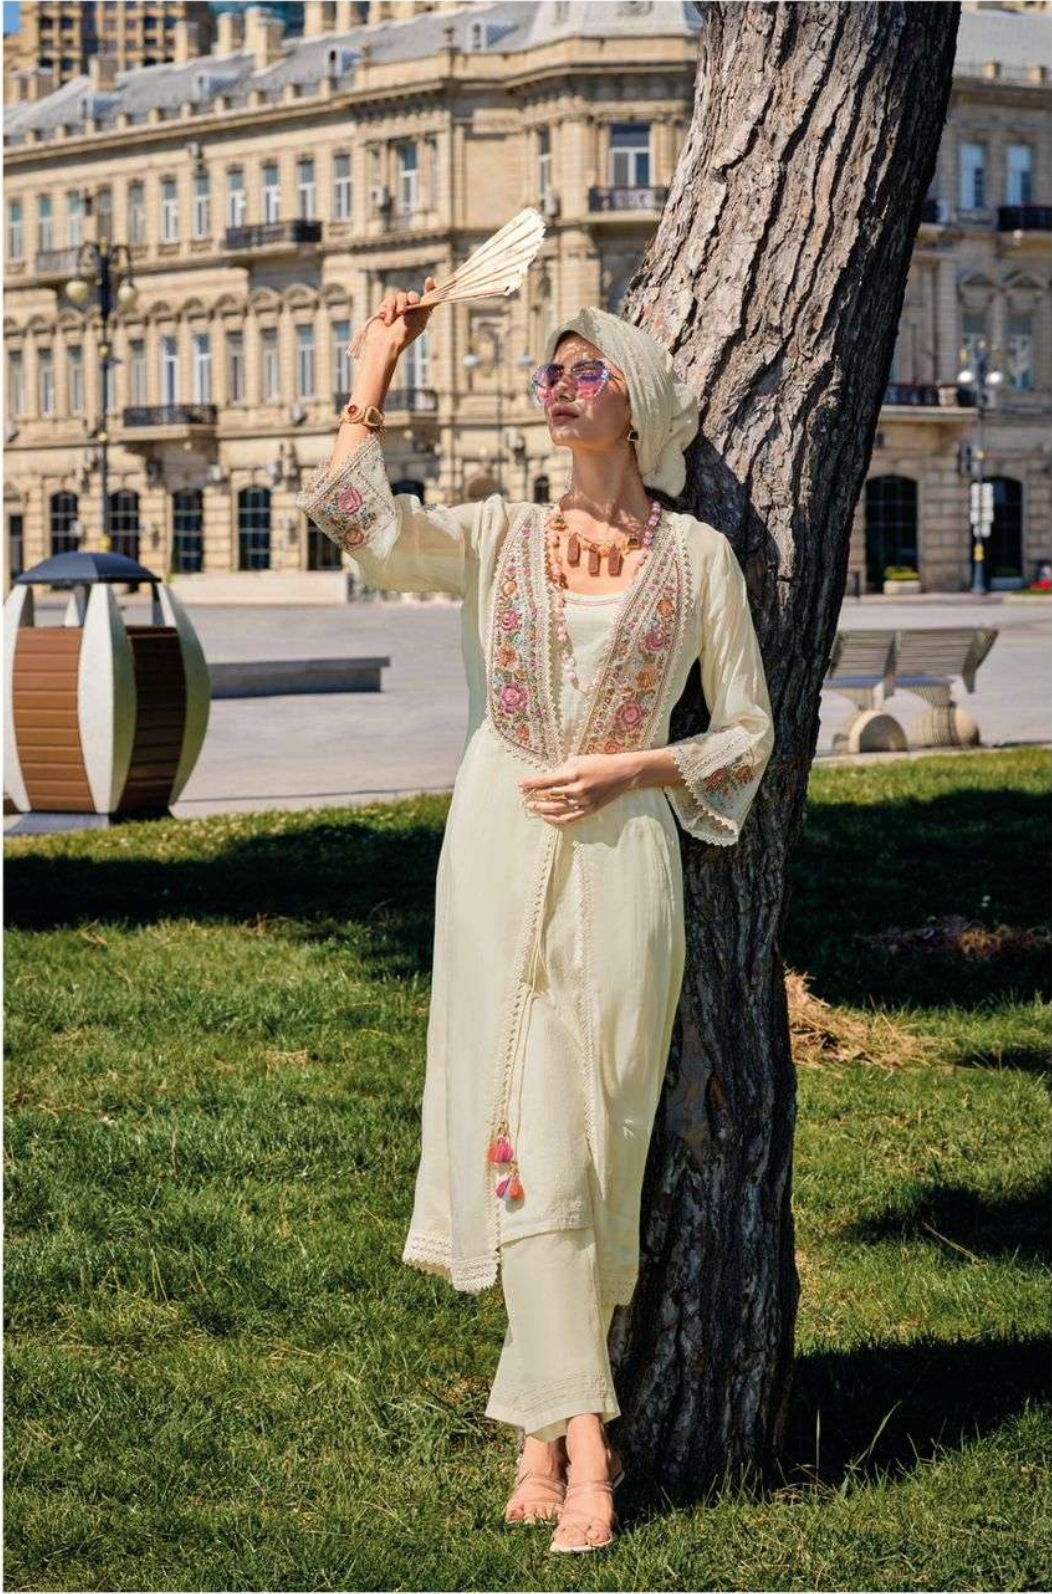

INDIAN ETHNIC WEAR

life-enhancing **42683**

Most interesting 42684

Gives pleasure 42682

KAILEE

*fashion*

100% EMBROIDERED

Gives pleasure 42682