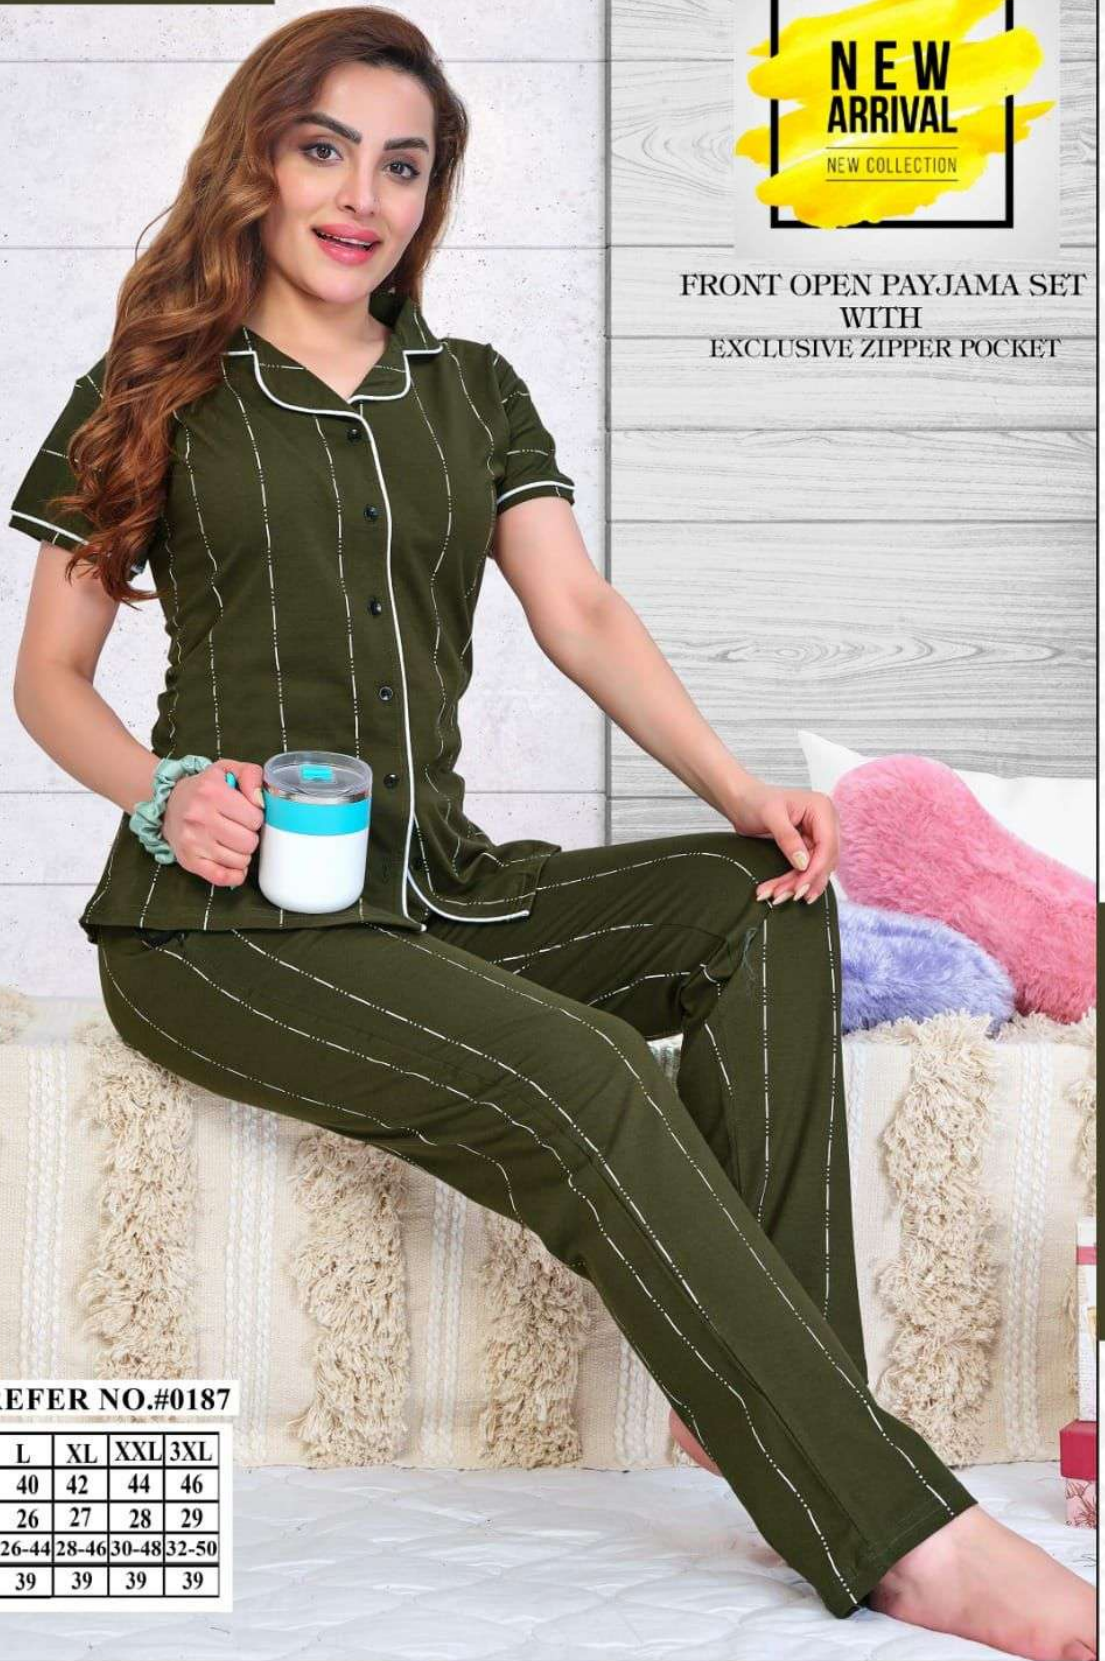

NIGHT WEAR

PREMIUM

FRONT OPEN PAYJAMA SET
WITH
EXCLUSIVE ZIPPER POCKET

STYLE PREFER NO.#0187

SIZE	INCH	L	XL	XXL	3XL
TOP BUST	INCH	40	42	44	46
TOP LENGTH	INCH	26	27	28	29
WAIST LOWER	INCH	26-44	28-46	30-48	32-50
LOWER LENGTH	INCH	39	39	39	39

NIGHT WEAR

PREMIUM

NEW
ARRIVAL
NEW COLLECTION

FRONT OPEN PAYJAMA SET
WITH
EXCLUSIVE ZIPPER POCKET

STYLE PREFER NO.#0187

SIZE	INCH	L	XL	XXL	3XL
TOP BUST	INCH	40	42	44	46
TOP LENGTH	INCH	26	27	28	29
WAIST LOWER	INCH	26-44	28-46	30-48	32-50
LOWER LENGTH	INCH	39	39	39	39