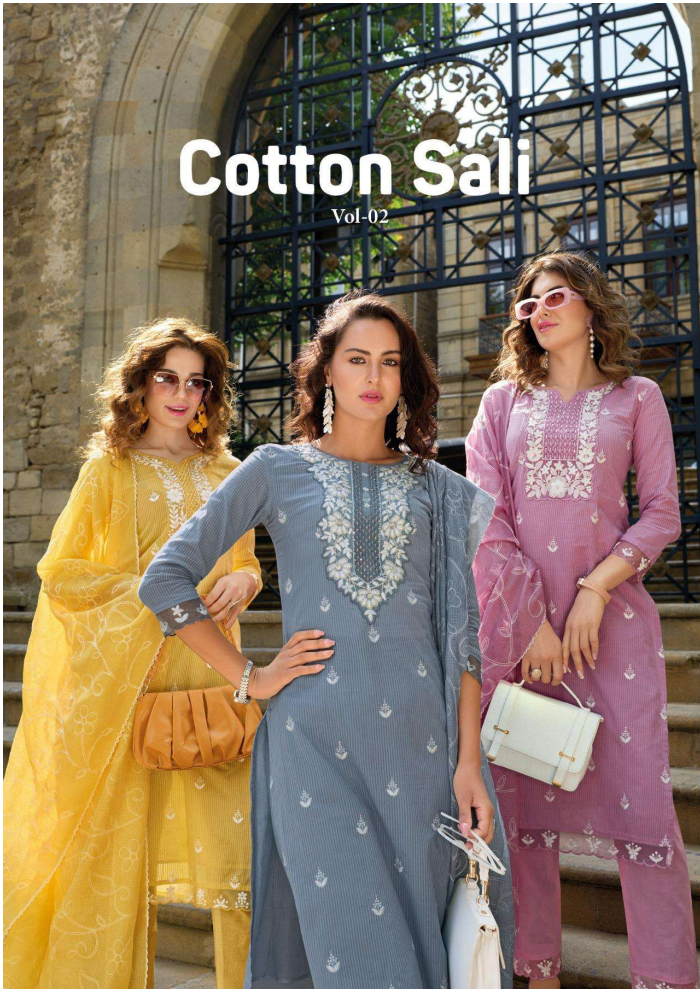

Isavasvam
Corporation

Cotton Sali

Vol-02

Isavasvam
Corporation

Cotton Sali

Vol-02

*Trust the
timing of
your life.*

20001

2002

20006

Cotton Sali

Vol-02

Cotton Sali

Set-02
SIZE:- M,L,XL,XXL,3XL,4XL,5XL

20001

20002