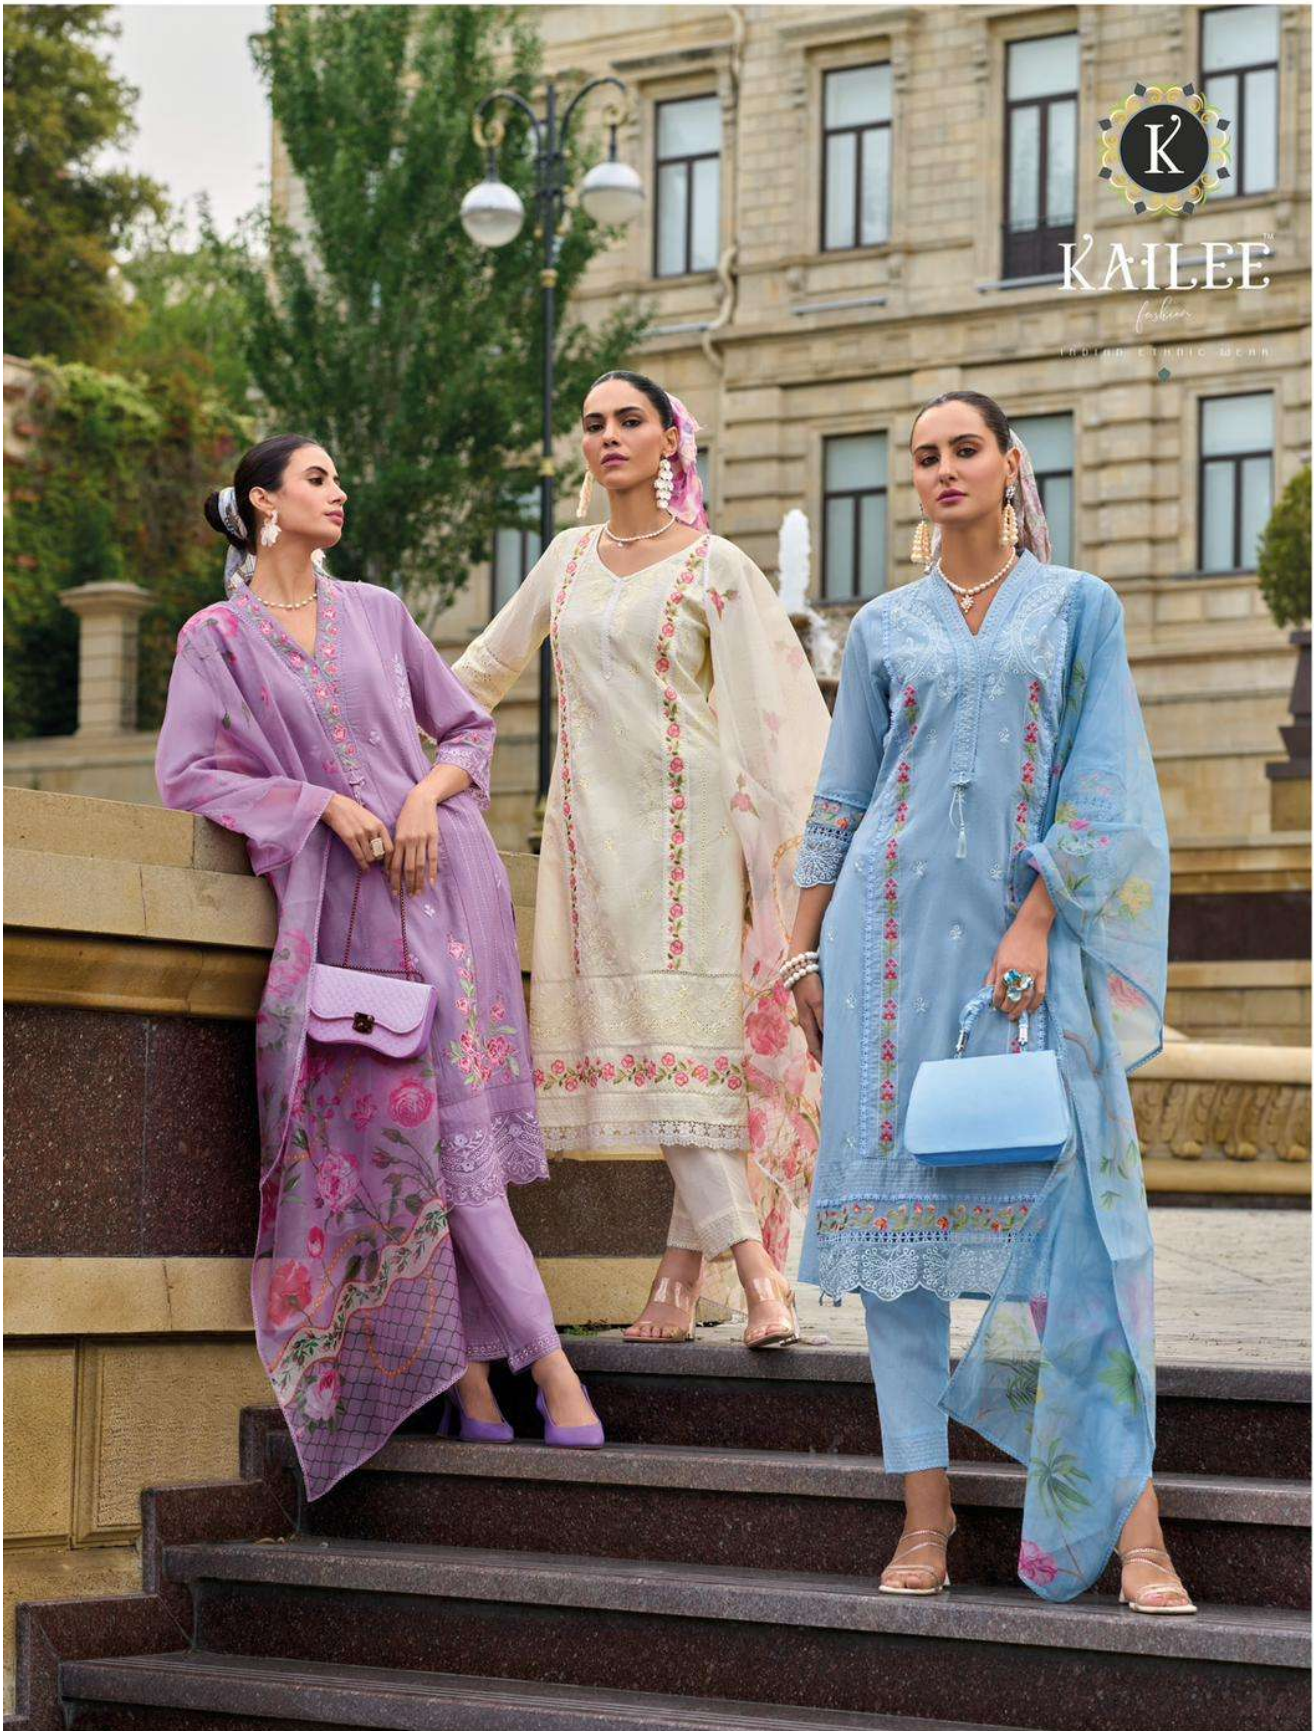

KAILEE™

fashion

100% COTTON FABRIC