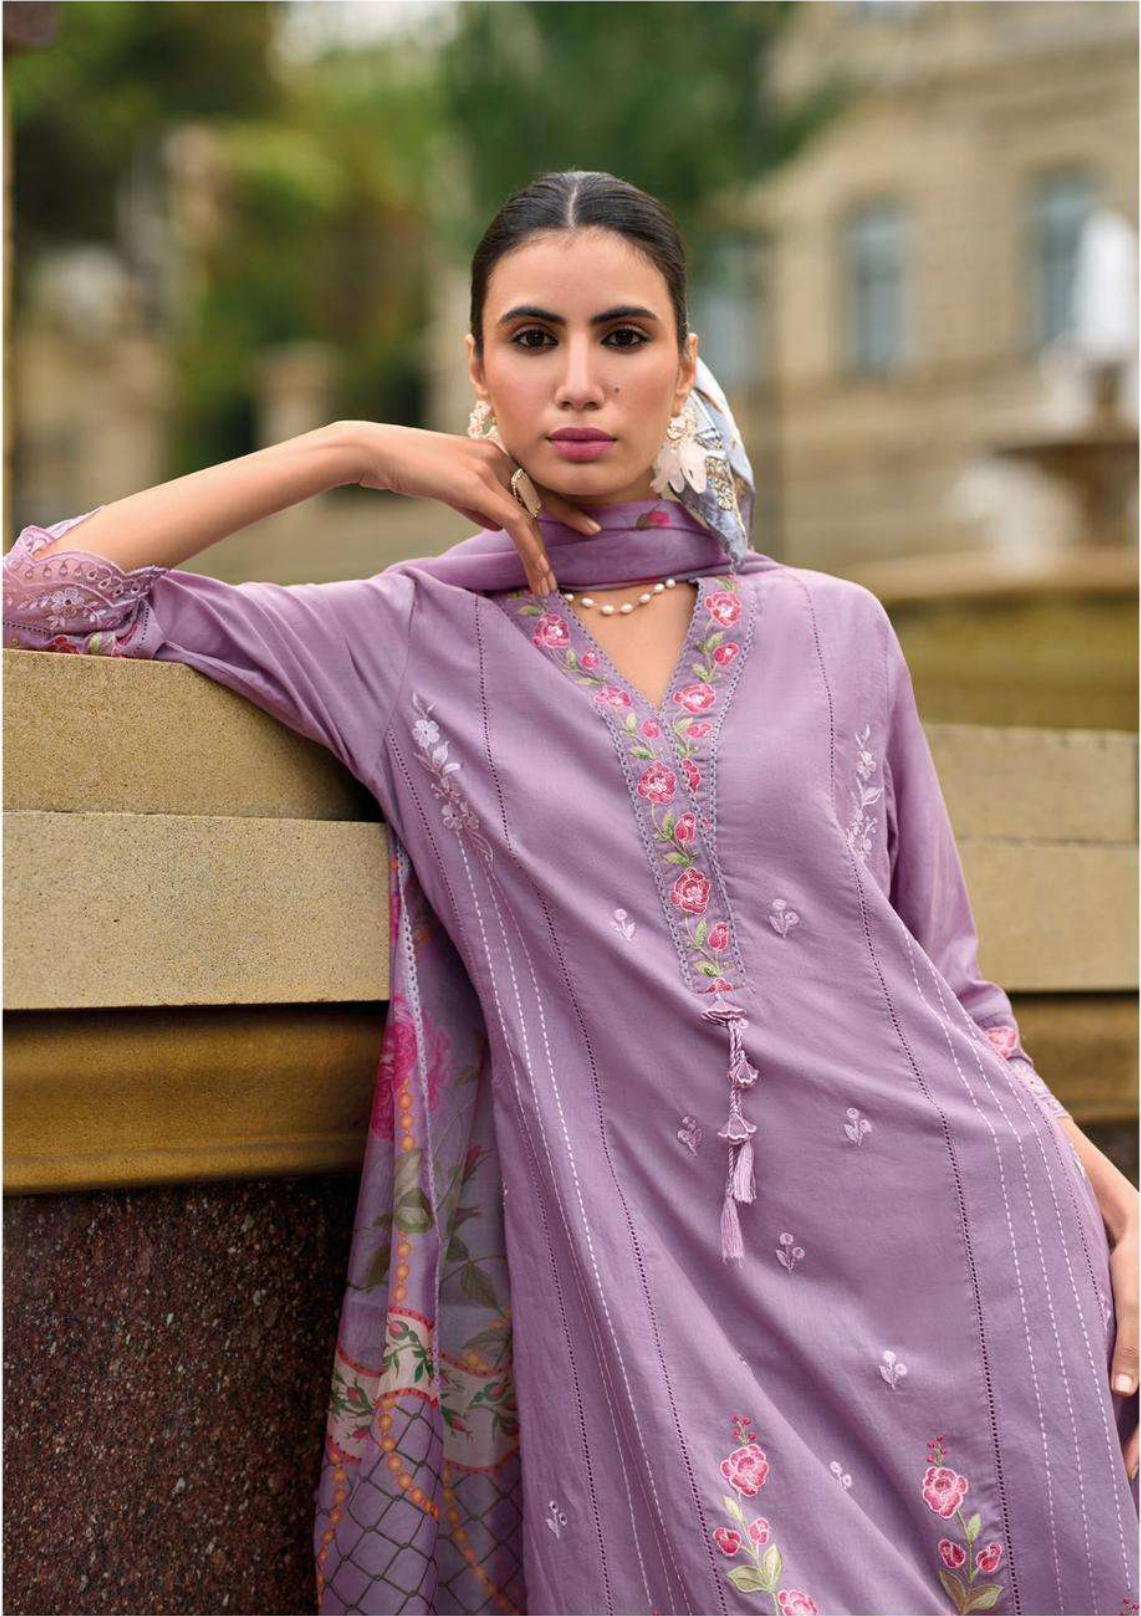

42681

KAILEE™

Fashion

DESIGNER: SAHIL KUMAR

KAILEE™

fashion

INDIAN ETHNIC WEAR

42682