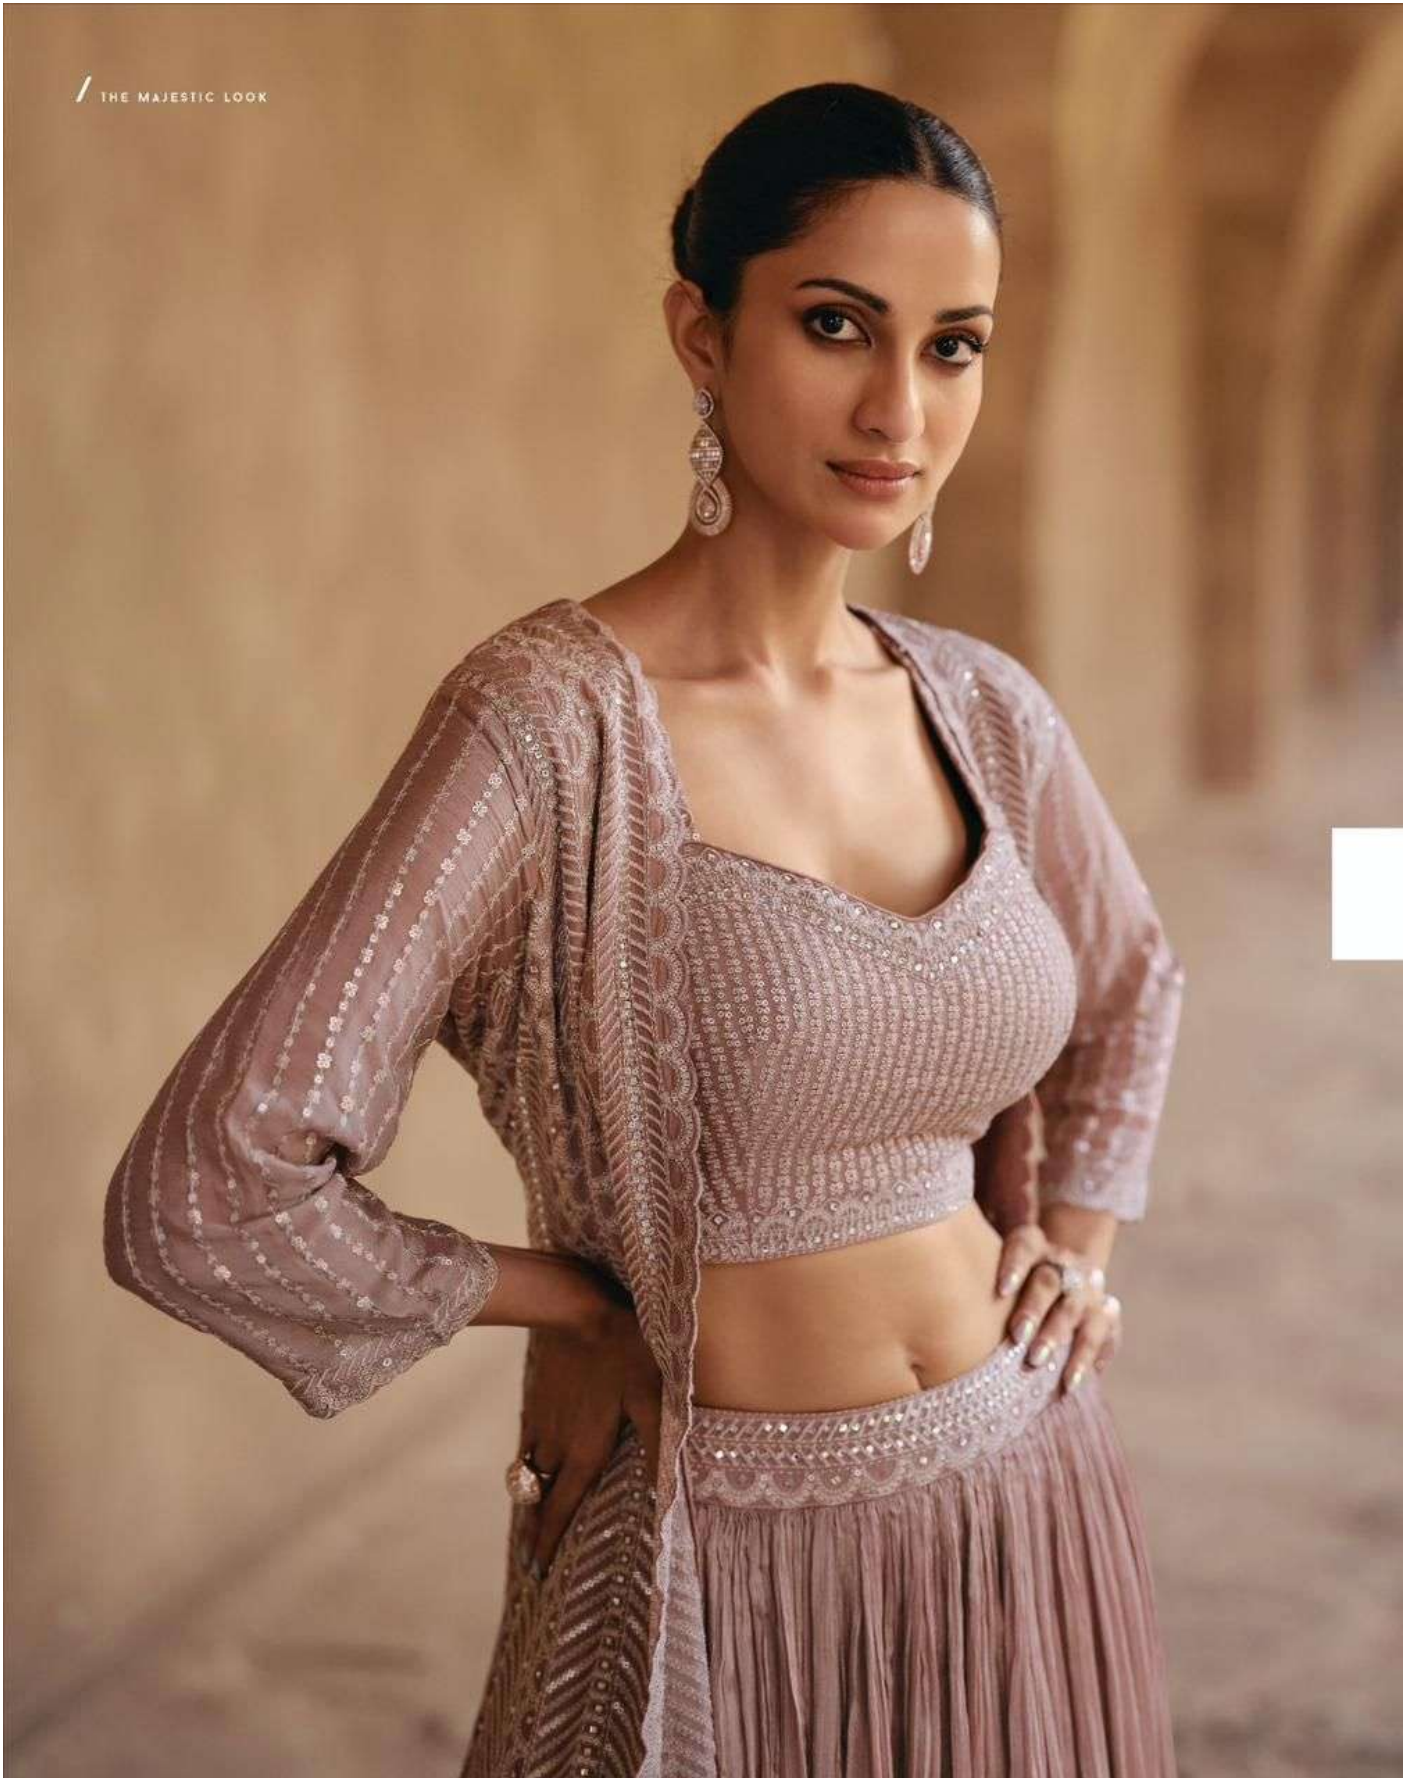

SAYURI®
Designer

J E W E L
• • • • •

The blend of thoughtful detailing
and deep hues have a wonderful clothing treat this season!

5388

THE MAJESTIC LOOK /

THE MAJESTIC LOOK /

SAYURI®
Designer

The blend of thoughtful detailing and deep hues
have a wonderful clothing treat this season!

• 5388 •

THE MAJESTIC LOOK

HOPEFUL

The ethnic yet contemporary fashion story
enriches your hopes and dreams for a perfect dress!

5389

SAYURI®
Designer

SAYURI®
— Designer

The ethnic yet contemporary fashion story enriches
your hopes and dreams for a perfect dress!