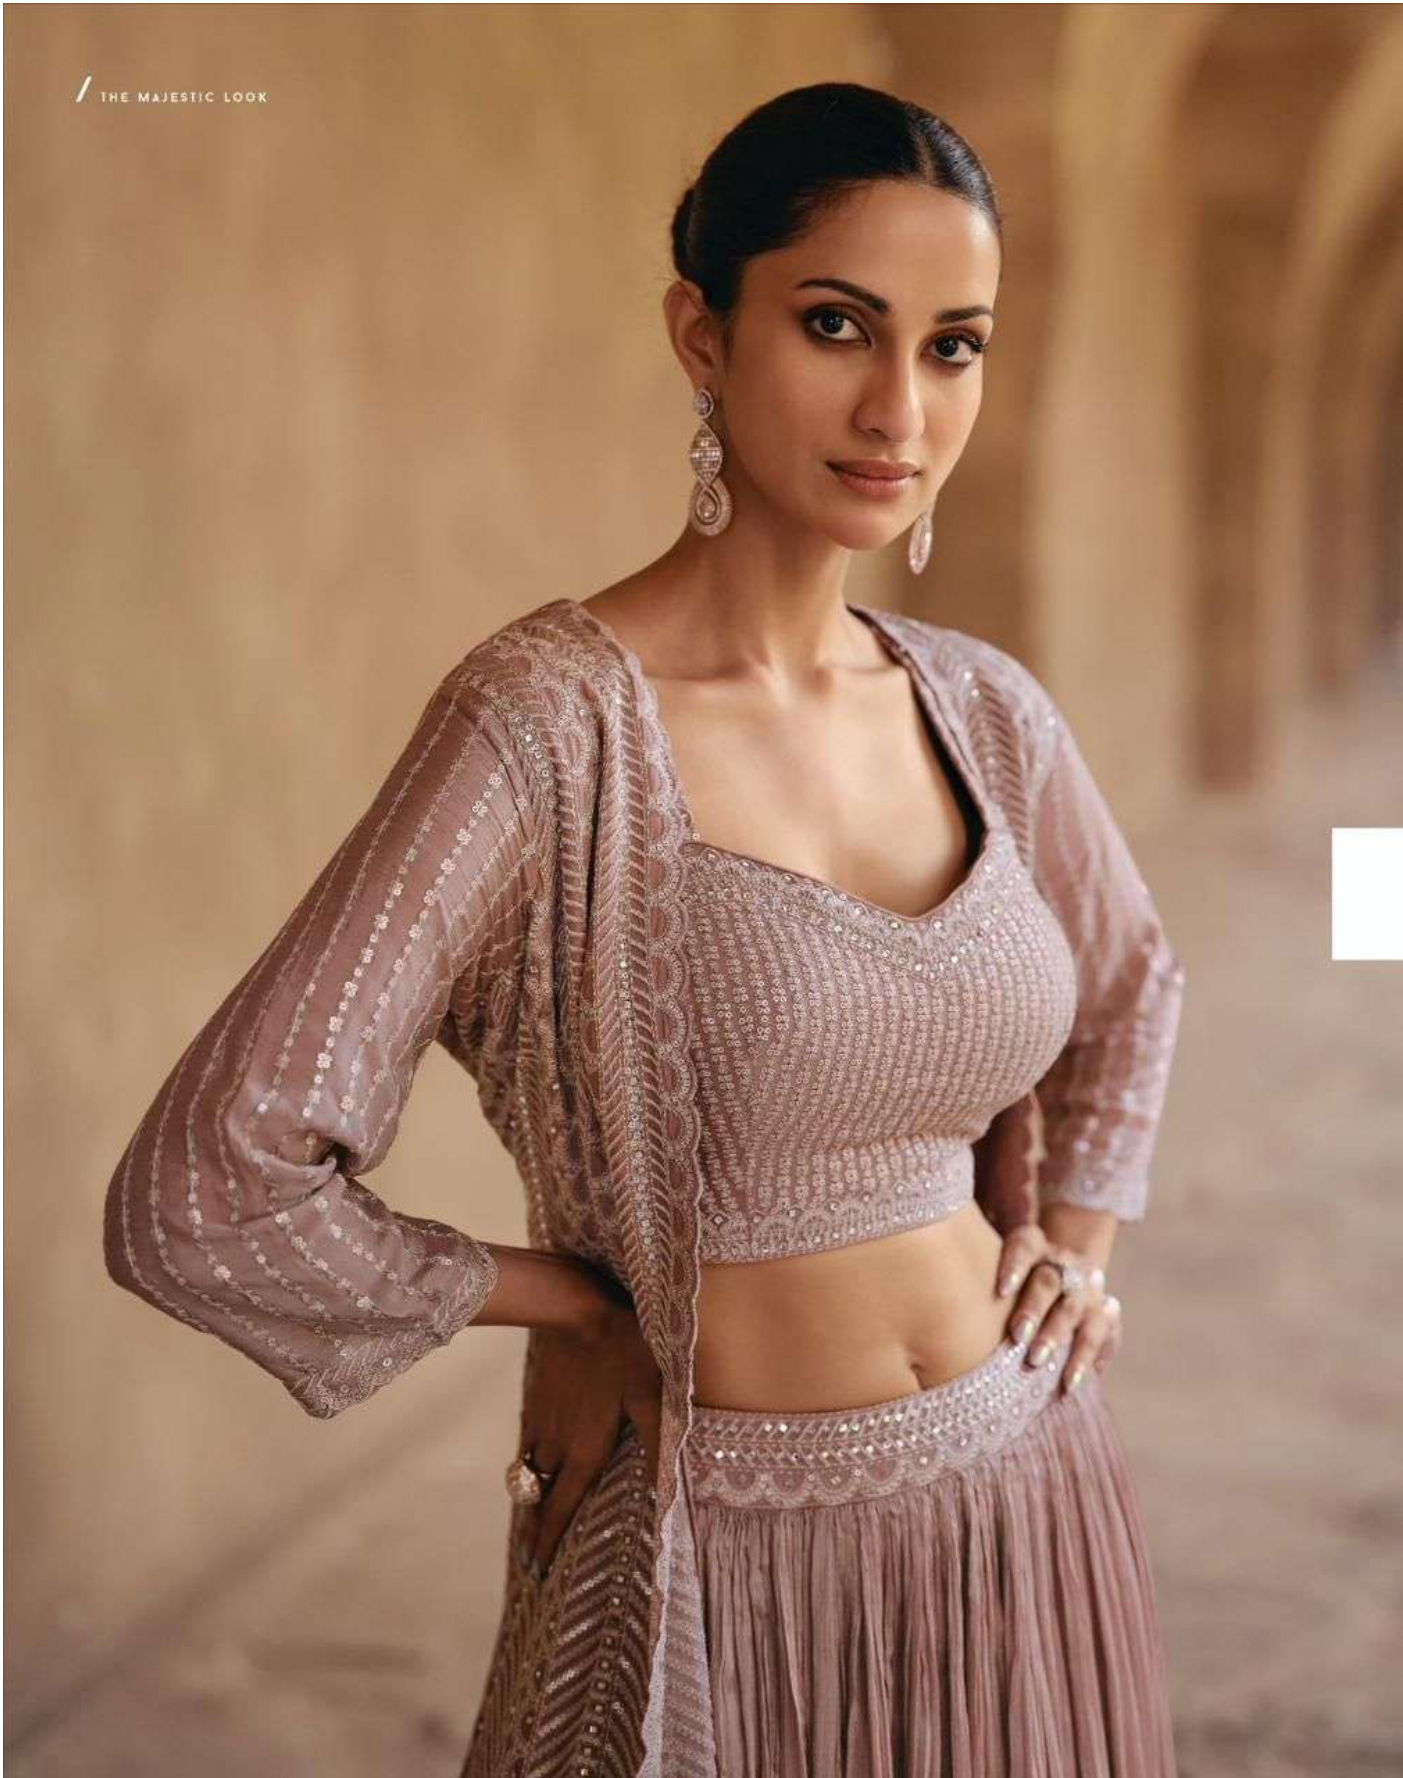

SAYURI®
Designer

J E W E L
• • • • •

The blend of thoughtful detailing
and deep hues have a wonderful clothing treat this season!

5388

THE MAJESTIC LOOK /

THE MAJESTIC LOOK /

SAYURI®
Designer

The blend of thoughtful detailing and deep hues
have a wonderful clothing treat this season!

• 5388 •

/ THE MAJESTIC LOOK

HOPEFUL

The ethnic yet contemporary fashion story
enriches your hopes and dreams for a perfect dress!

5389

SAYURI®
Designer

SAYURI®
— Designer

The ethnic yet contemporary fashion story enriches
your hopes and dreams for a perfect dress!