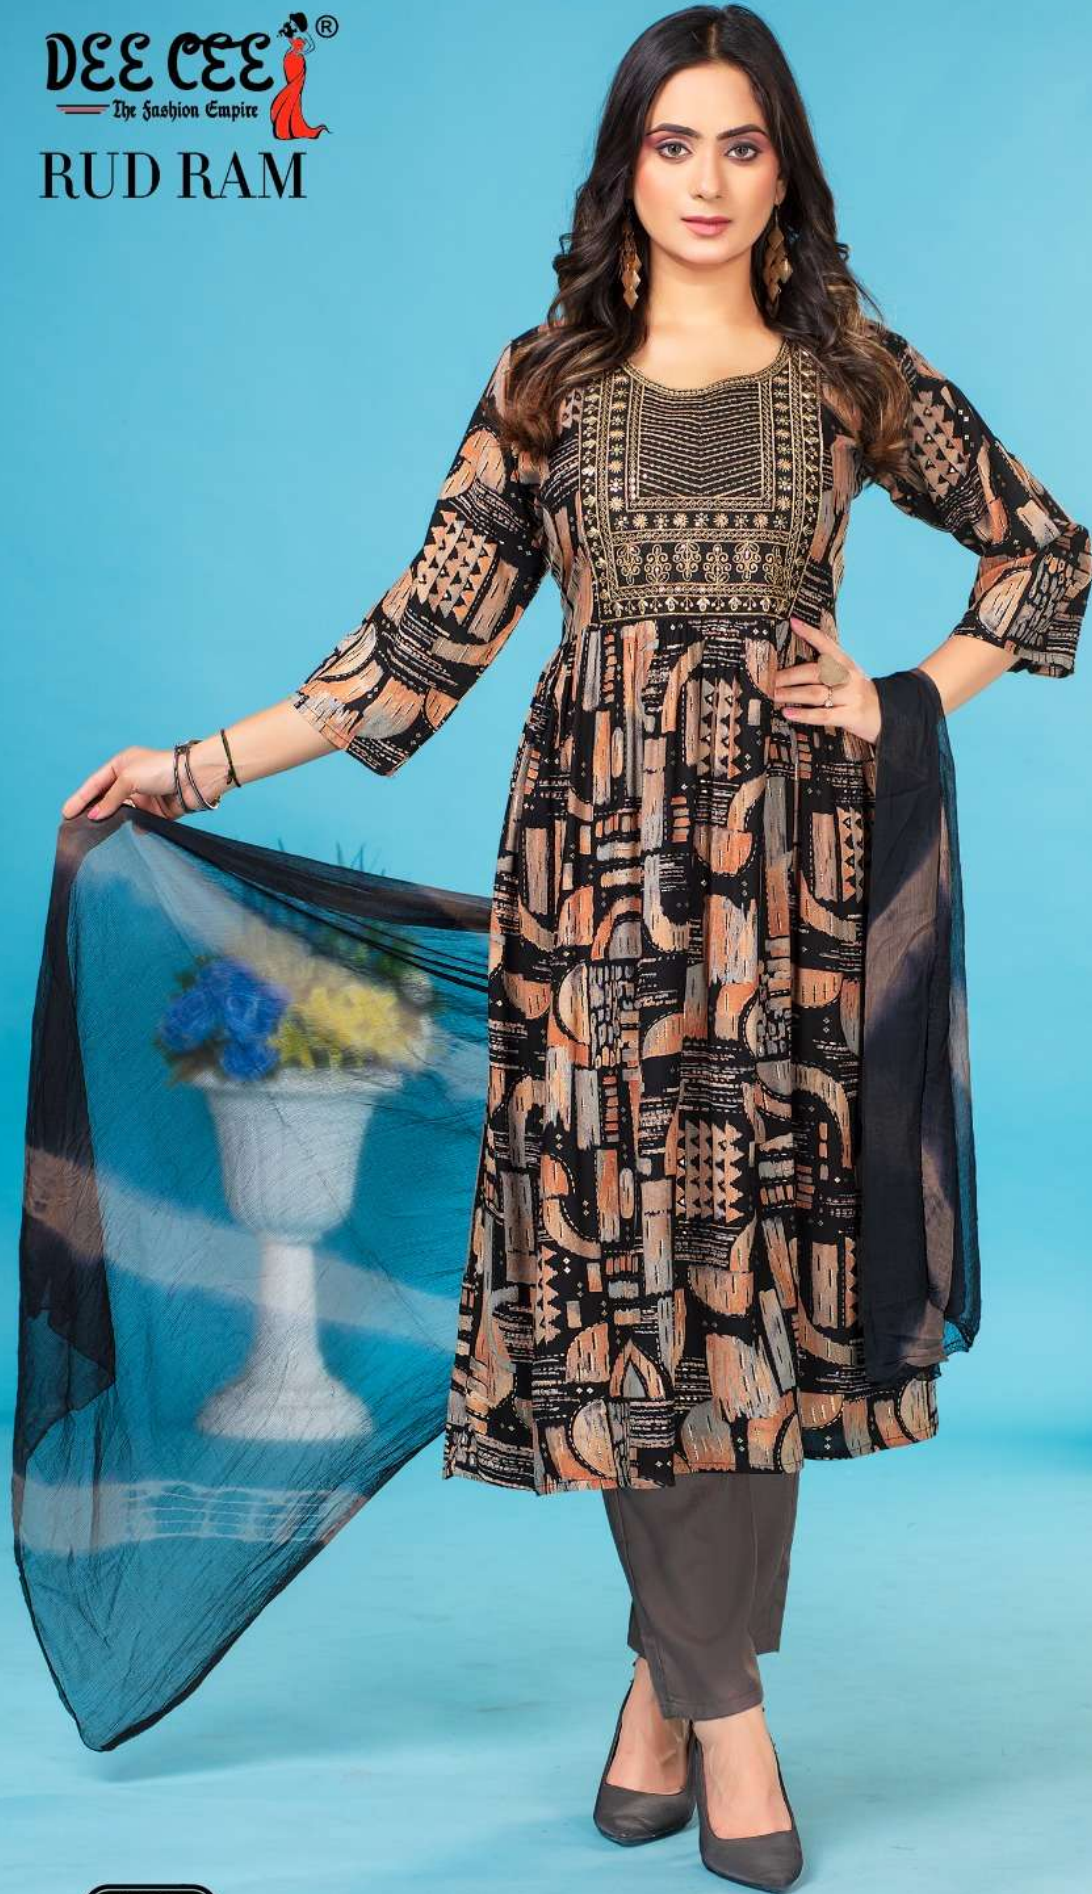

DEE CEE®
— The Fashion Empire

RUD RAM