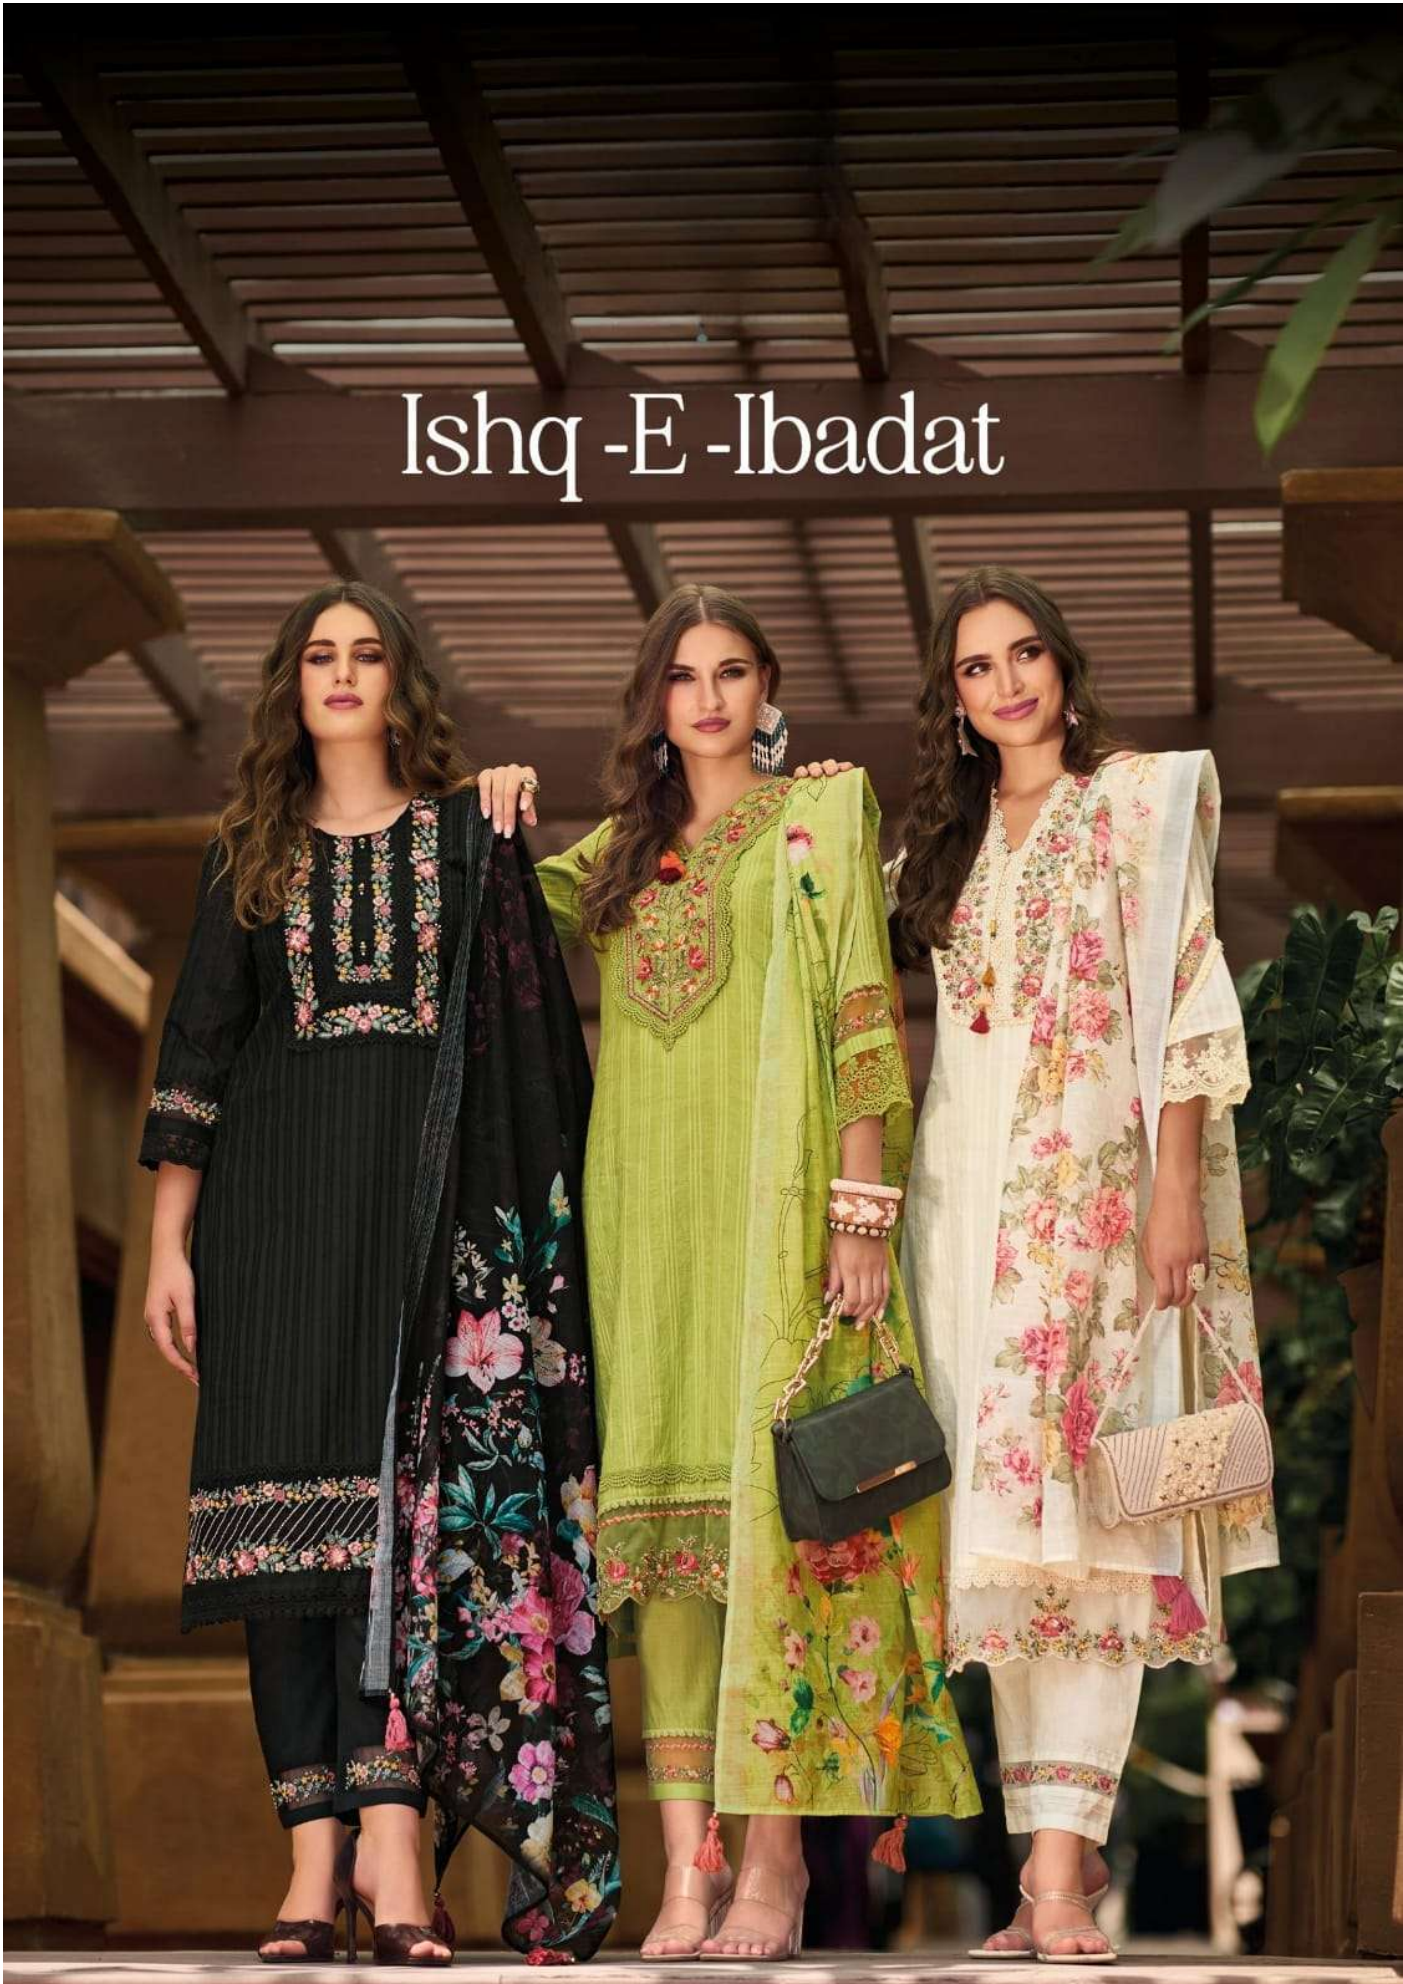

Ishq -E -Ibadat

42651

42651

42651

42652

ORDINARY SWEETY *most desired whatever you wear. always dress to kill*

42652

42652