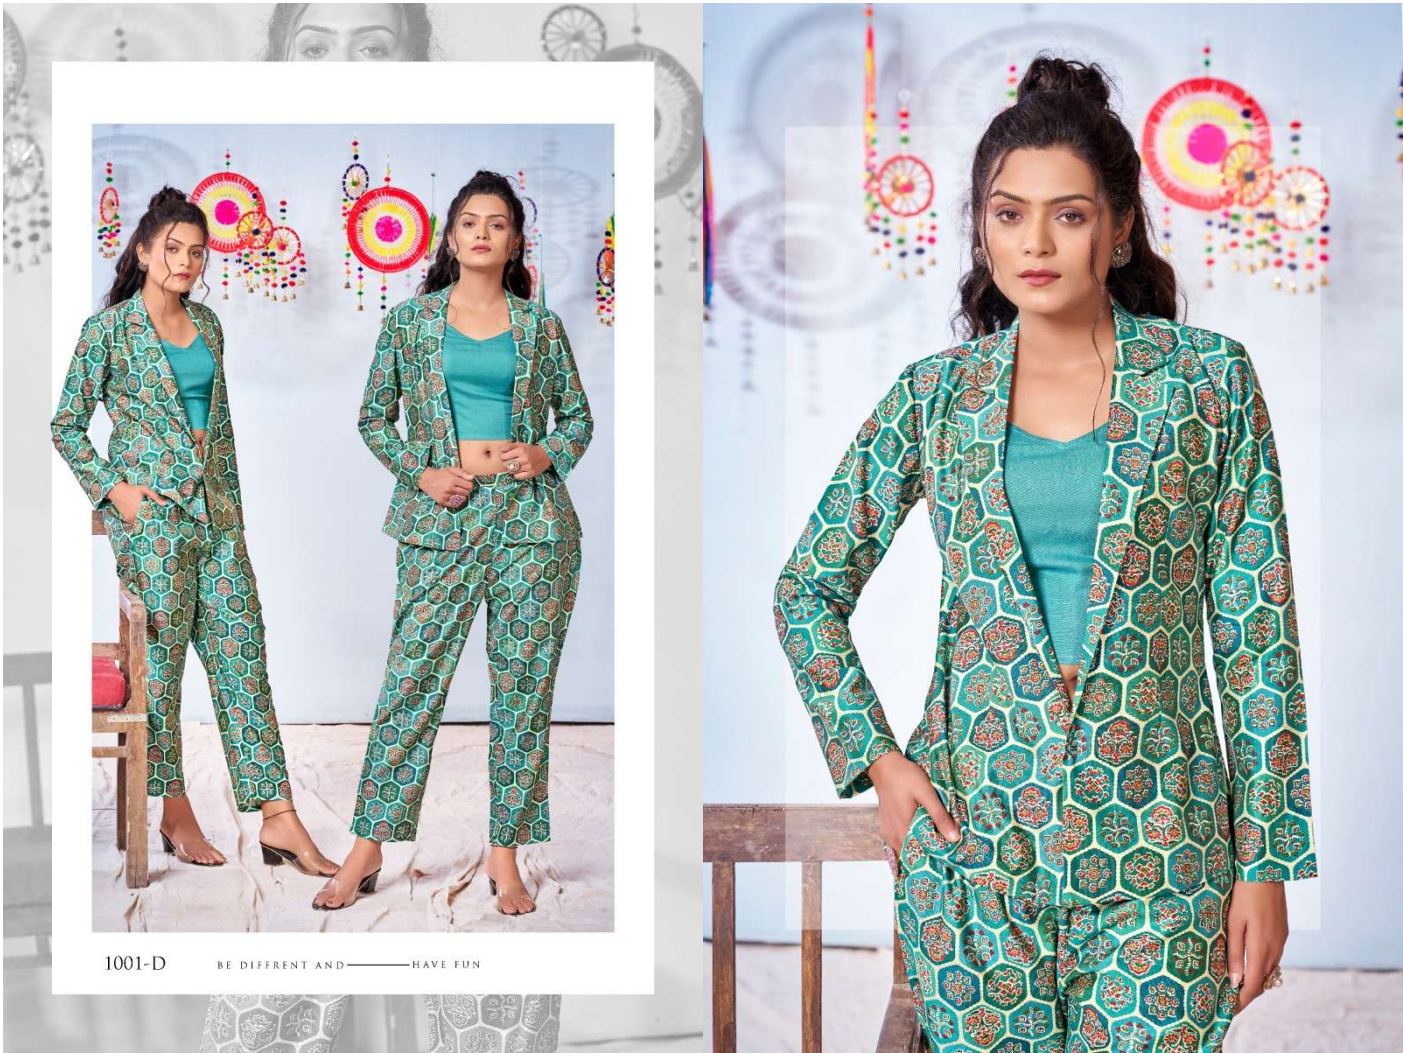

Always No.1

A PRODUCT BY

**Gipson**<sup>®</sup>

*Alexa*

(CORDSET)

SHE LIVE UNIQUE ——— LIFESTYLE

1001-A

1001-B

SHE LIVE UNIQUE  
LIFESTYLE

1001-D

BE DIFFERENT AND HAVE FUN

MAKE A DIFFERENCE TO THE GROOVE AND  
LET THE WORLD ACQUIRE YOUR FASHION-  
ISTA EMERGENCE INFLUENCE THE PEOPLE  
WITH YOUR REINFORCED ADRA

1001-C

(CORDSET)

Always No.1

A PRODUCT BY **Gipson**<sup>®</sup>

D.NO.1001-A To 1001-D

TOP :- PURE CHANDERI DENTING FOIL PRINT.

BOTTOM :- PURE CHANDERI DENTING FOIL PRINT.

TUBE :- PURE REYON DYED.