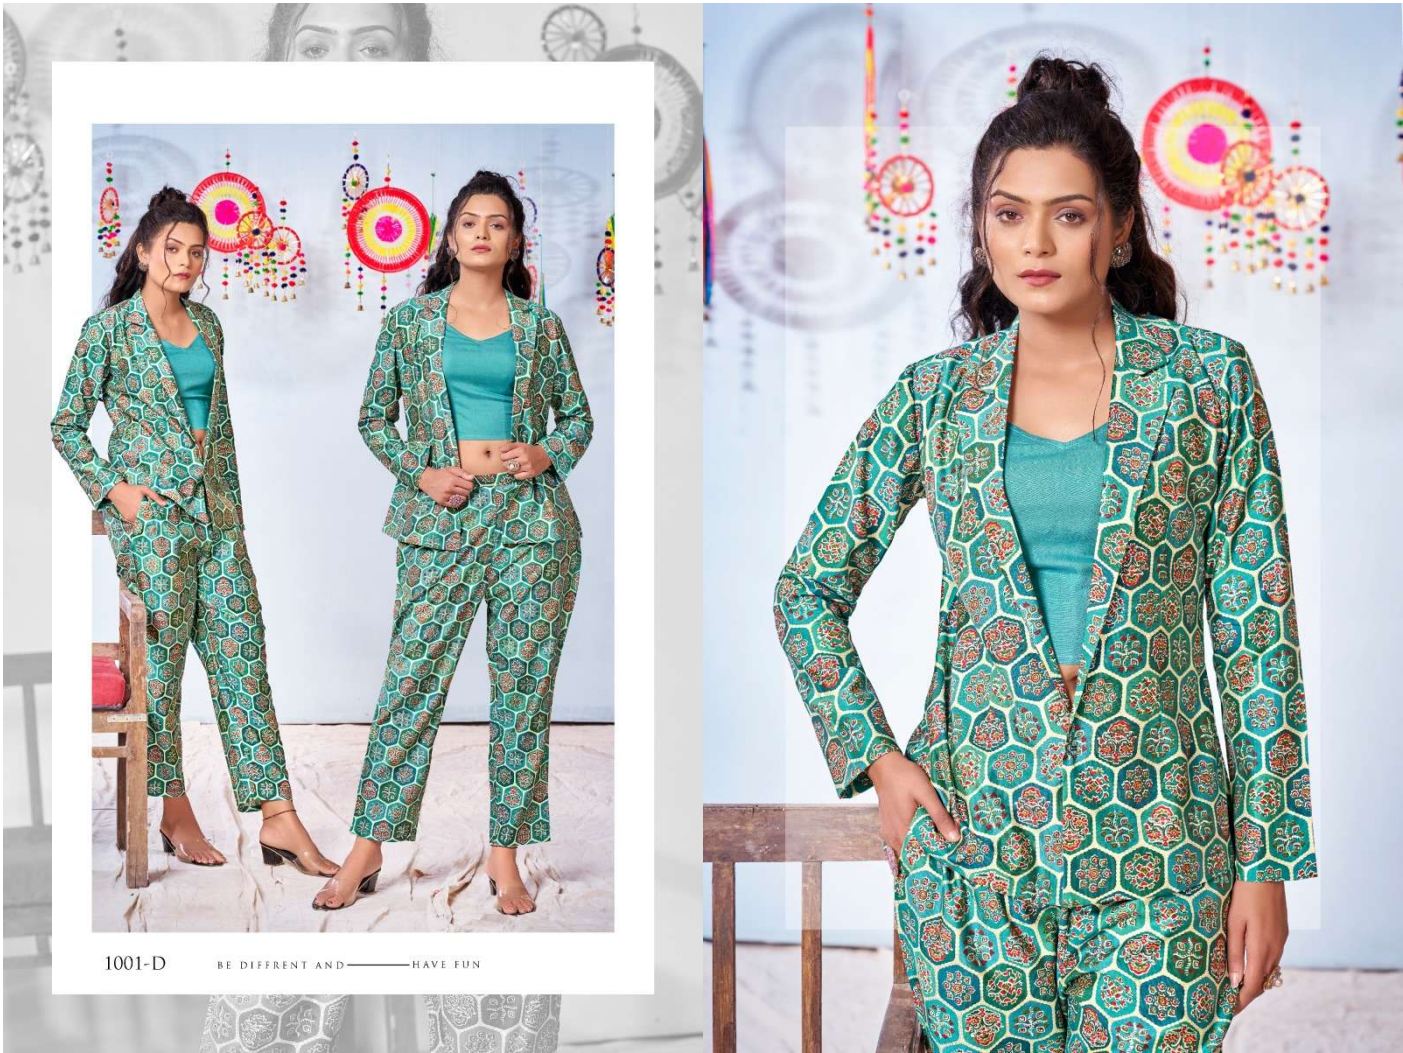

Always No.1

A PRODUCT BY

Gipson[®]

Alexa

(CORDSET)

SHE LIVE UNIQUE ——— LIFESTYLE

1001-A

1001-B

SHE LIVE UNIQUE
LIFESTYLE

1001-D

BE DIFFERENT AND ———— HAVE FUN

MAKE A DIFFERENCE TO THE GROOVE AND
LET THE WORLD ACQUIRE YOUR FASHION-
ISTA EMERGENCE INFLUENCE THE PEOPLE
WITH YOUR REINFORCED ADRA

1001-C

(CORDSET)

Always No.1

A PRODUCT BY **Gipson**[®]

D.NO.1001-A To 1001-D

TOP :- PURE CHANDERI DENTING FOIL PRINT.

BOTTOM :- PURE CHANDERI DENTING FOIL PRINT.

TUBE :- PURE REYON DYED.