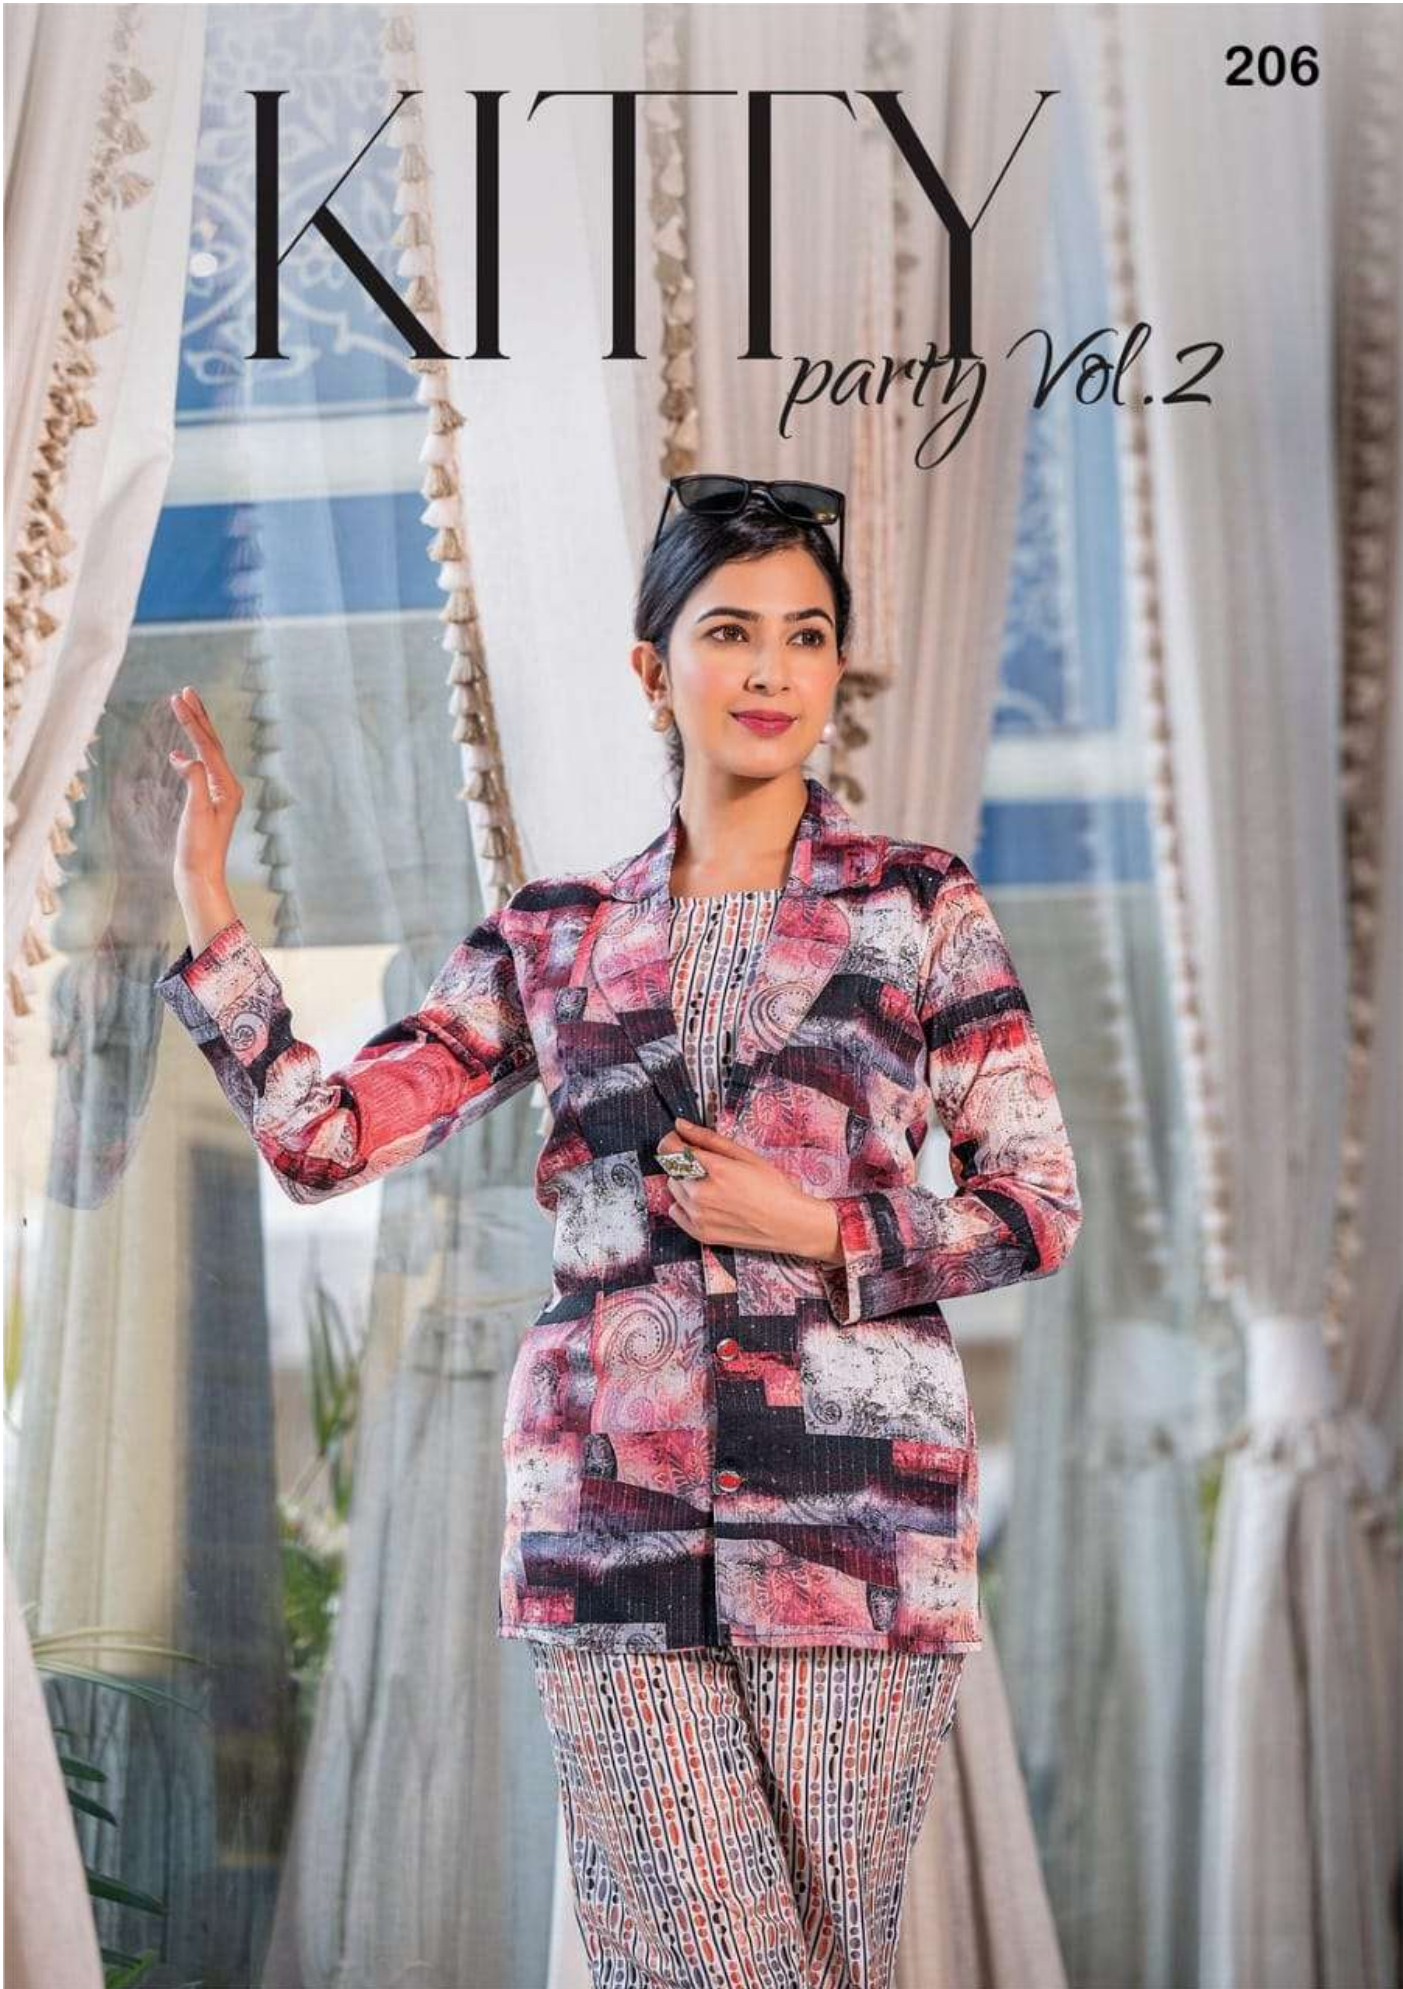

# KITTY

*party Vol.2*

**KP 201**

NOW THE TIME IT BE A LITTLE MORE ADVENTURES IN FASHION AND COLOUR OF YOUR DRESS  
EXPERIENCE THE EXOTIC DESIGN WHICH GIVES A SWEET FEMININE TOUCH TO YOUR PERSONALITY

SHE IS AN INTELLIGENT AFFLUENT SOPHISTICATED WOMEN WHO IS BASKING IN HER ABILITY TO MAKE IMPORTANT DECISIONS FOR HER SELF AND HER FAMILY