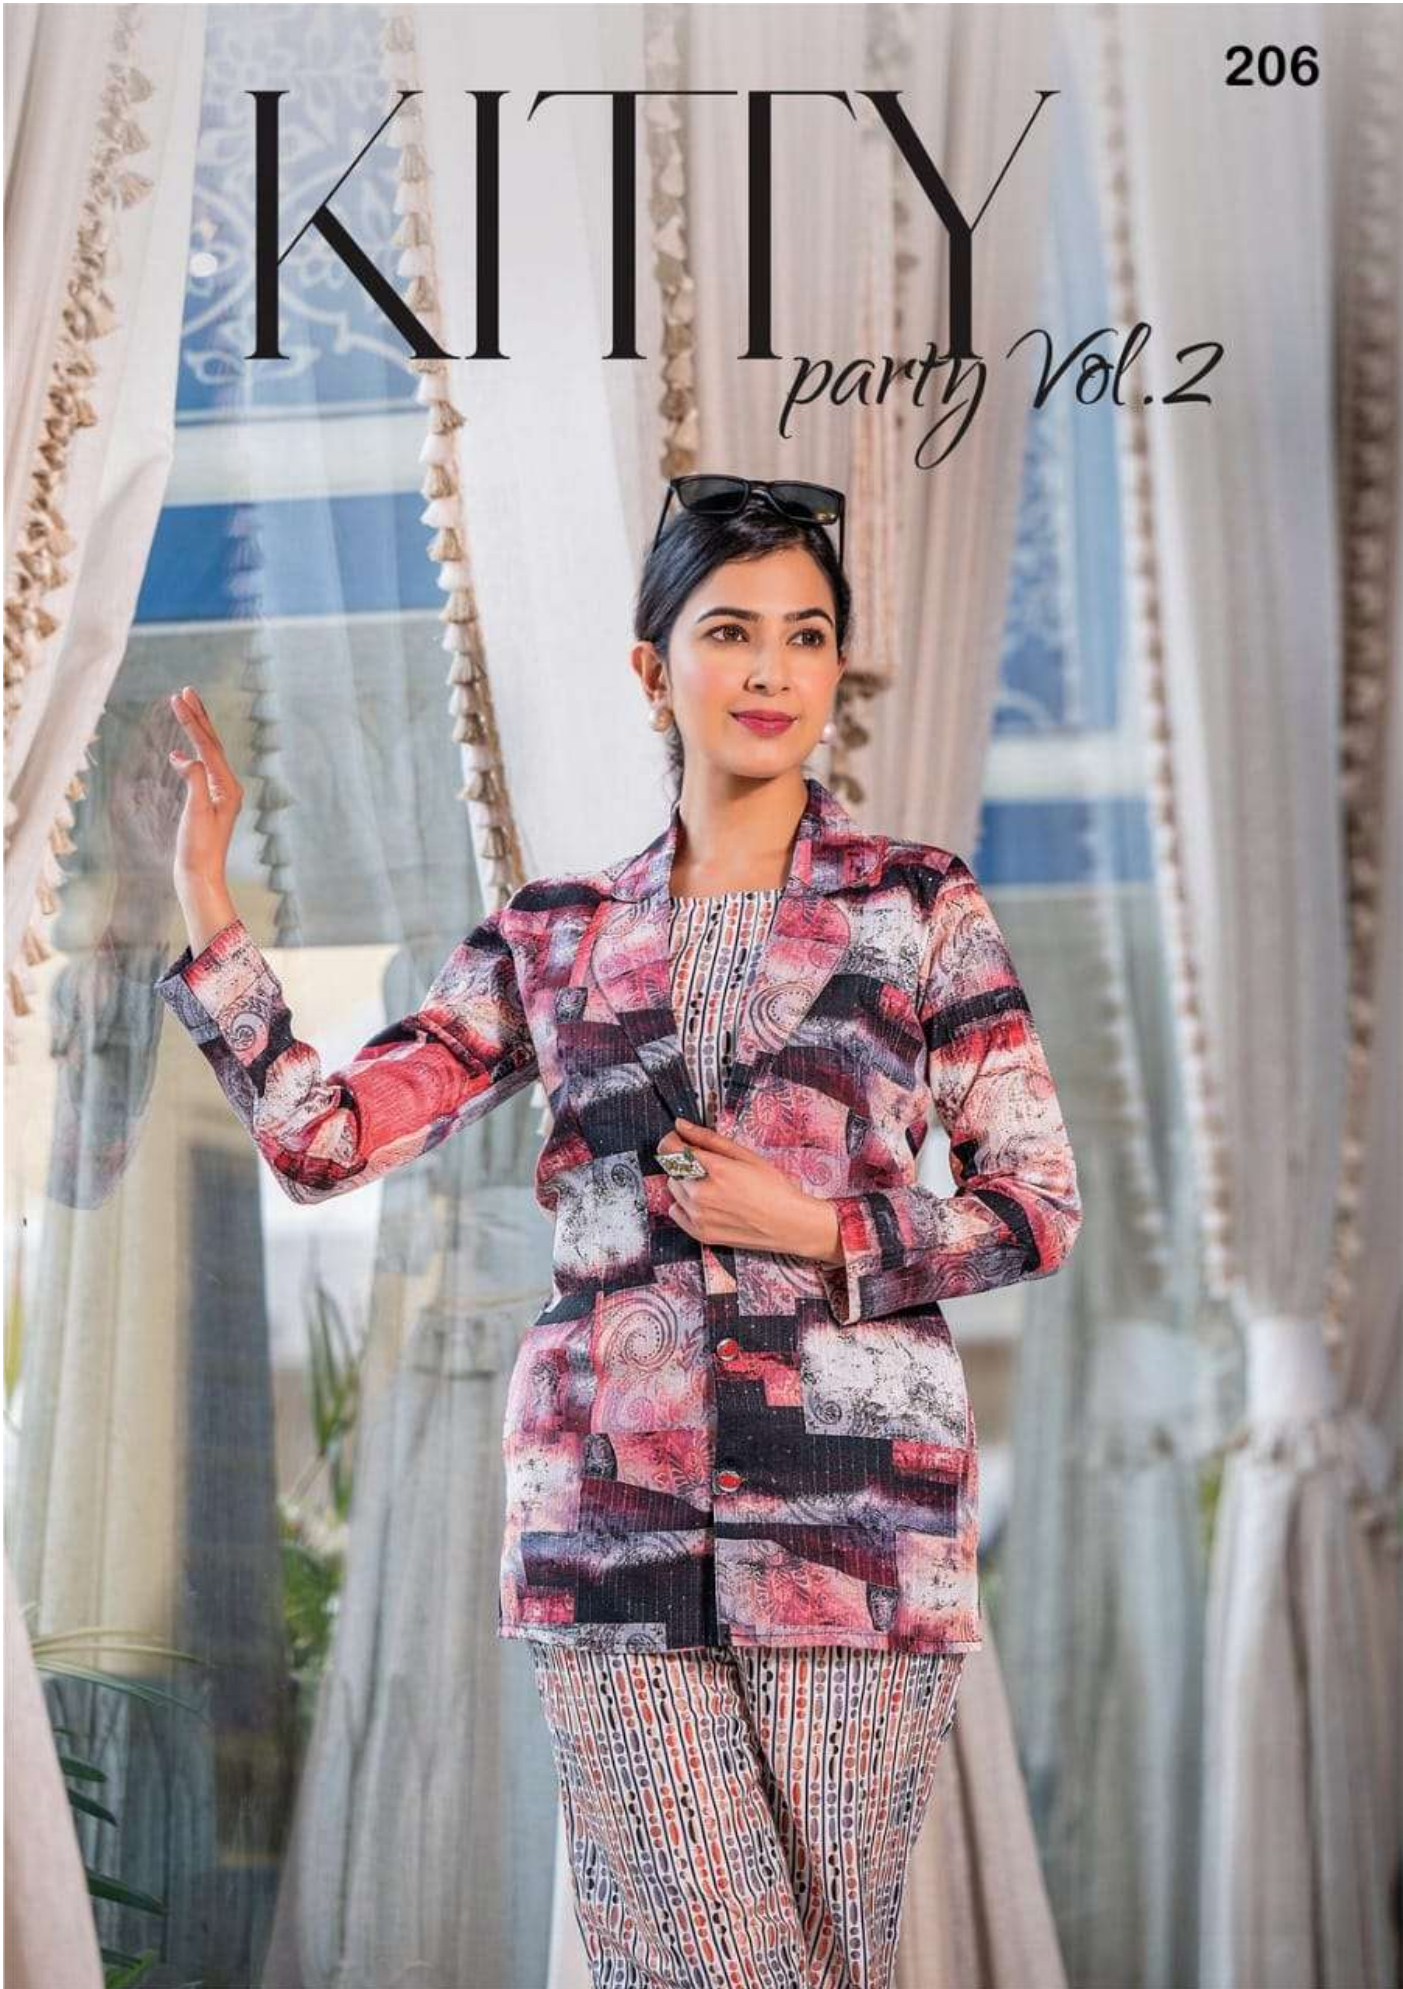

KITY

party Vol.2

KP 201

NOW THE TIME IT BE A LITTLE MORE ADVENTURES IN FASHION AND COLOUR OF YOUR DRESS
EXPERIENCE THE EXOTIC DESIGN WHICH GIVES A SWEET FEMININE TOUCH TO YOUR PERSONALITY

SHE IS AN INTELLIGENT AFFLUENT SOPHISTICATED WOMEN WHO IS BASKING IN HER ABILITY TO MAKE IMPORTANT DECISIONS FOR HER SELF AND HER FAMILY