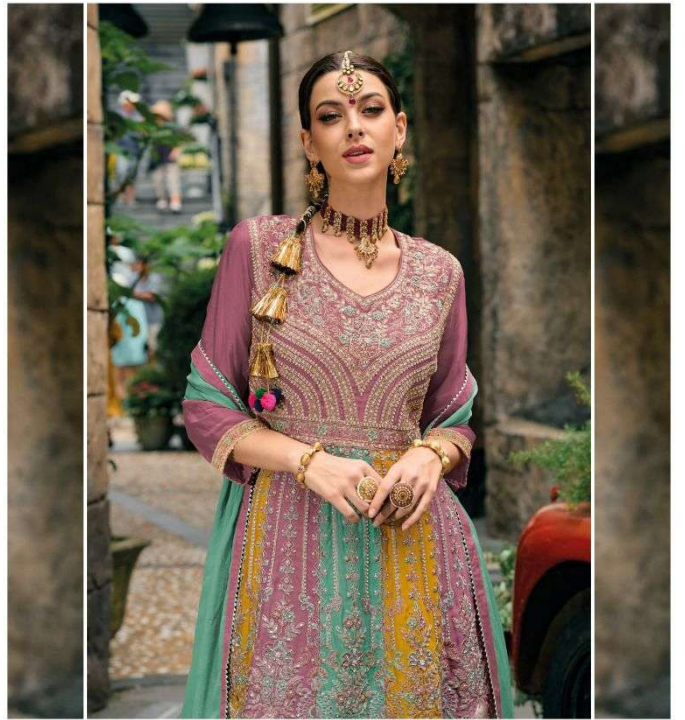

eba lifestyle

Barbie

COLOR EDITION

www.ebabrand.com

CODE : 1608

CODE : 1608 A

eba lifestyle

Barbie

COLOR EDITION

www.ebabrand.com

EBA || 1608

EBA || 1608 A

EBA || 1608 B

eba lifestyle
Barbie
COLOR EDITION

CODE : 1608 B