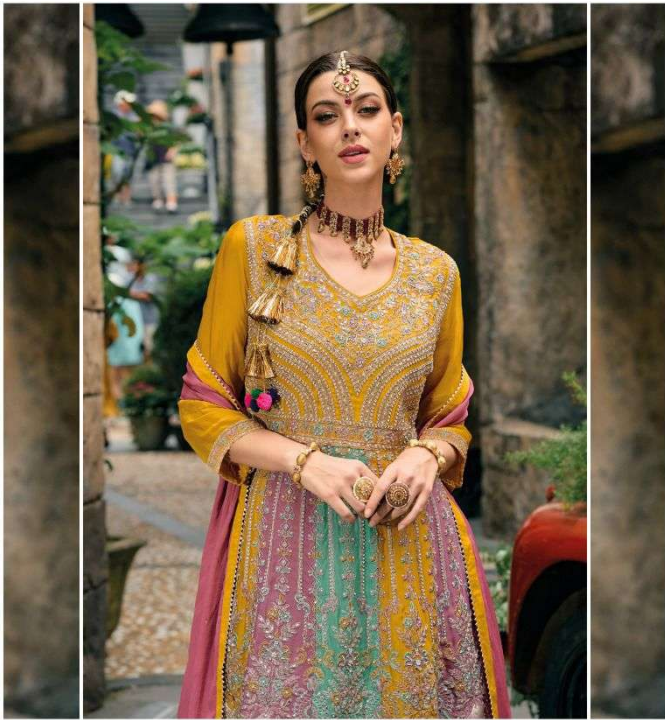

eba lifestyle

Barbie

COLOR EDITION

www.ebabrand.com

CODE : 1608

CODE : 1608 A

eba lifestyle

Barbie

COLOR EDITION

www.ebabrand.com

EBA || 1608

EBA || 1608 A

EBA || 1608 B

eba lifestyle
Barbie
COLOR EDITION

CODE : 1608 B