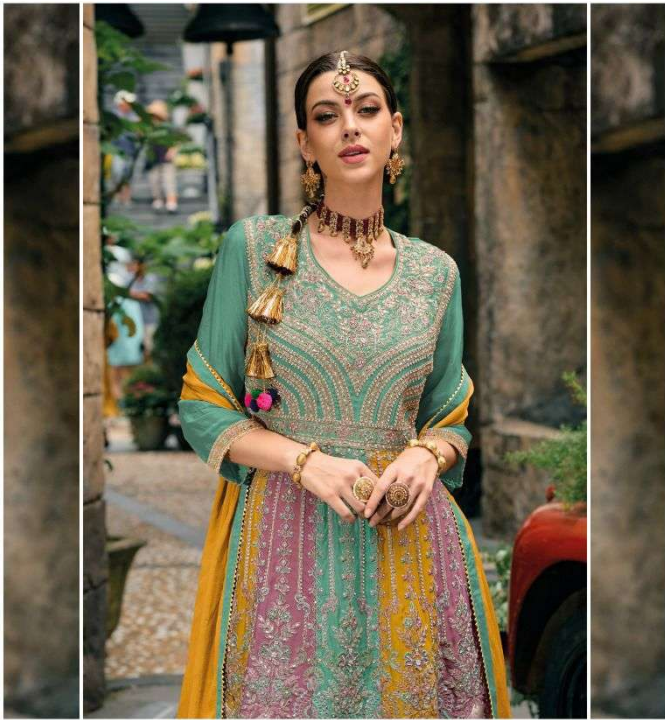

eba lifestyle

Barbie

COLOR EDITION

www.ebabrand.com

CODE : 1608

CODE : 1608 A

eba lifestyle

Barbie

COLOR EDITION

www.ebabrand.com

EBA || 1608

EBA || 1608 A

EBA || 1608 B

eba lifestyle
Barbie
COLOR EDITION

CODE : 1608 B