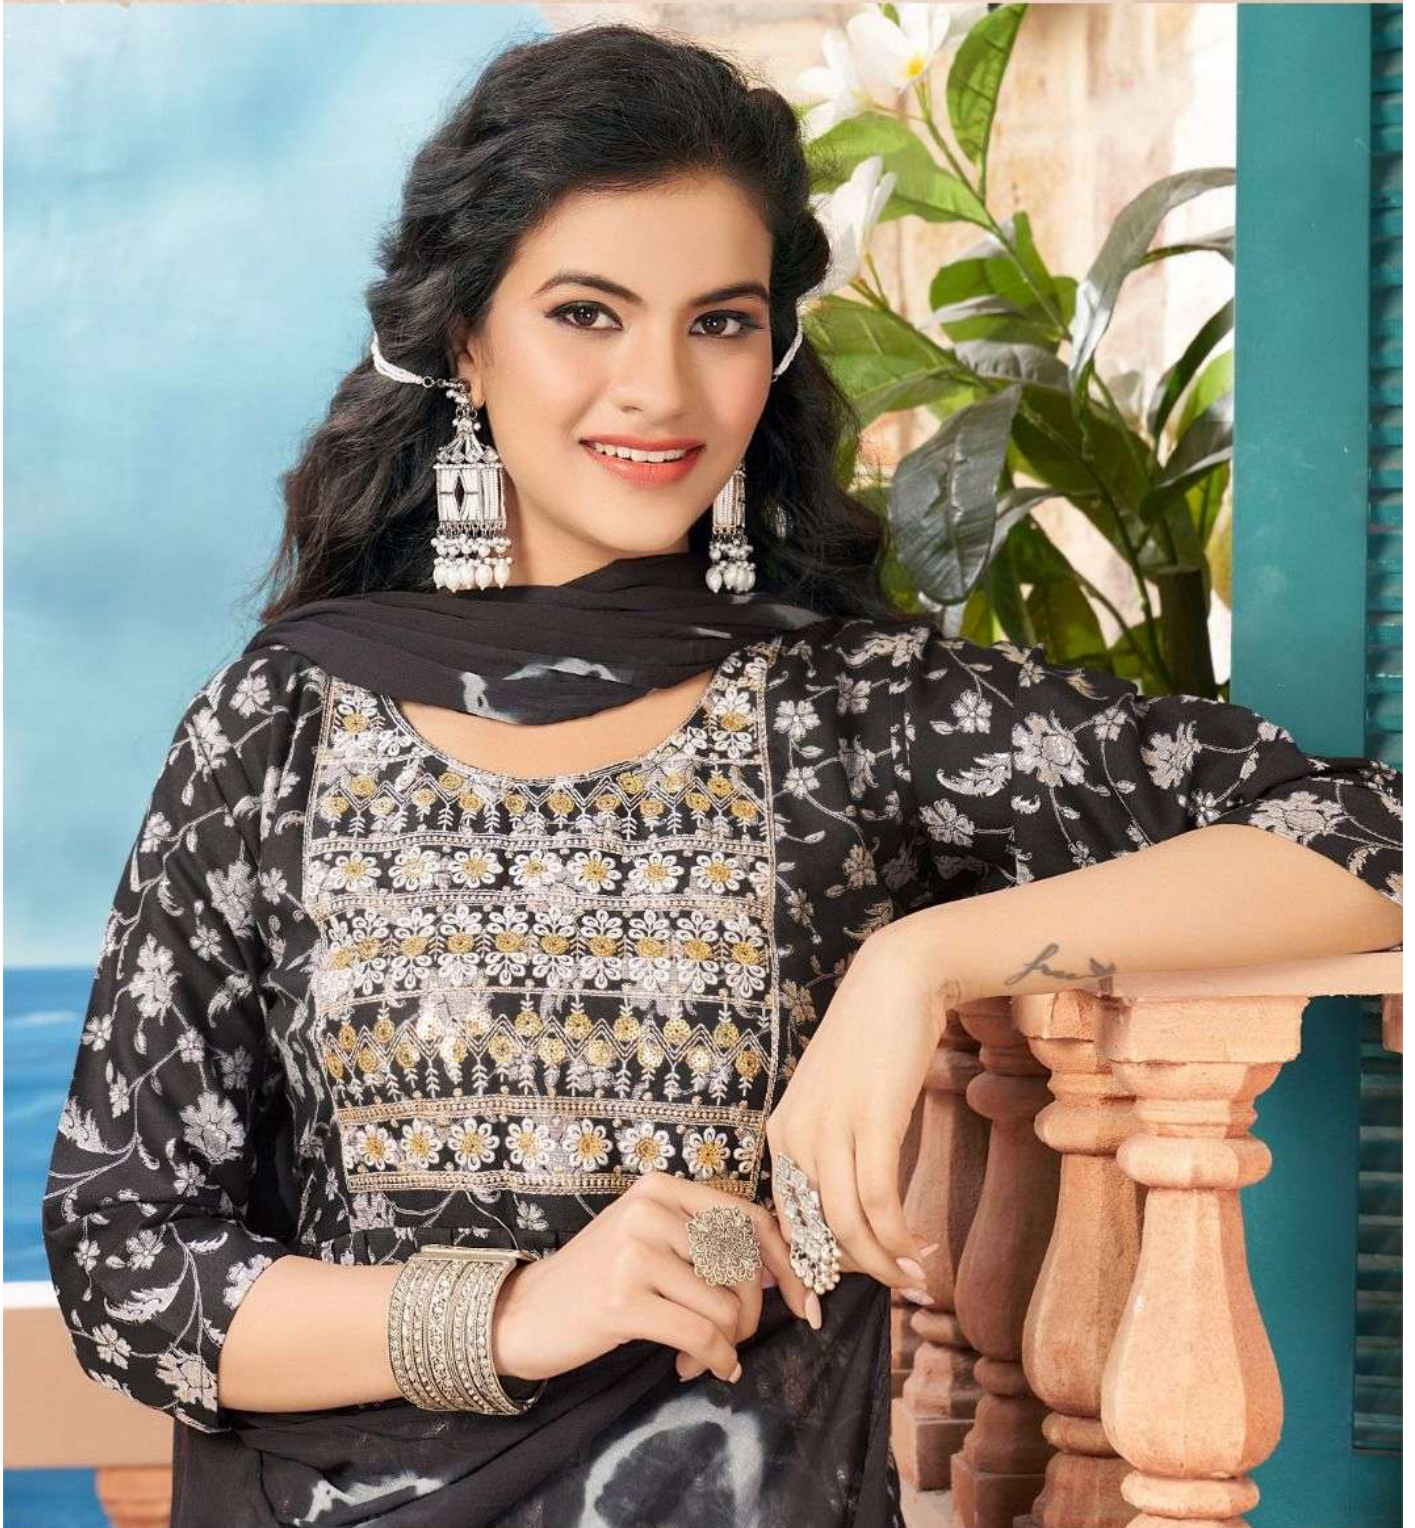

DIVINE DIVA

fashion has to do with ideas the way we live. the future of fashion is have one..