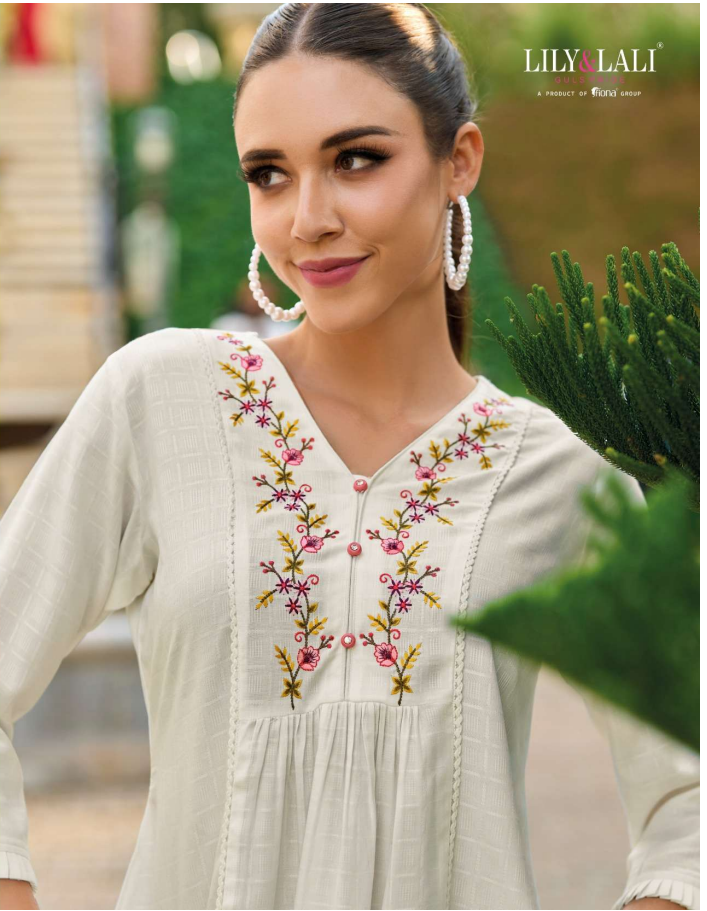

LILY & LALI
A PRODUCT OF KINARA GROUP