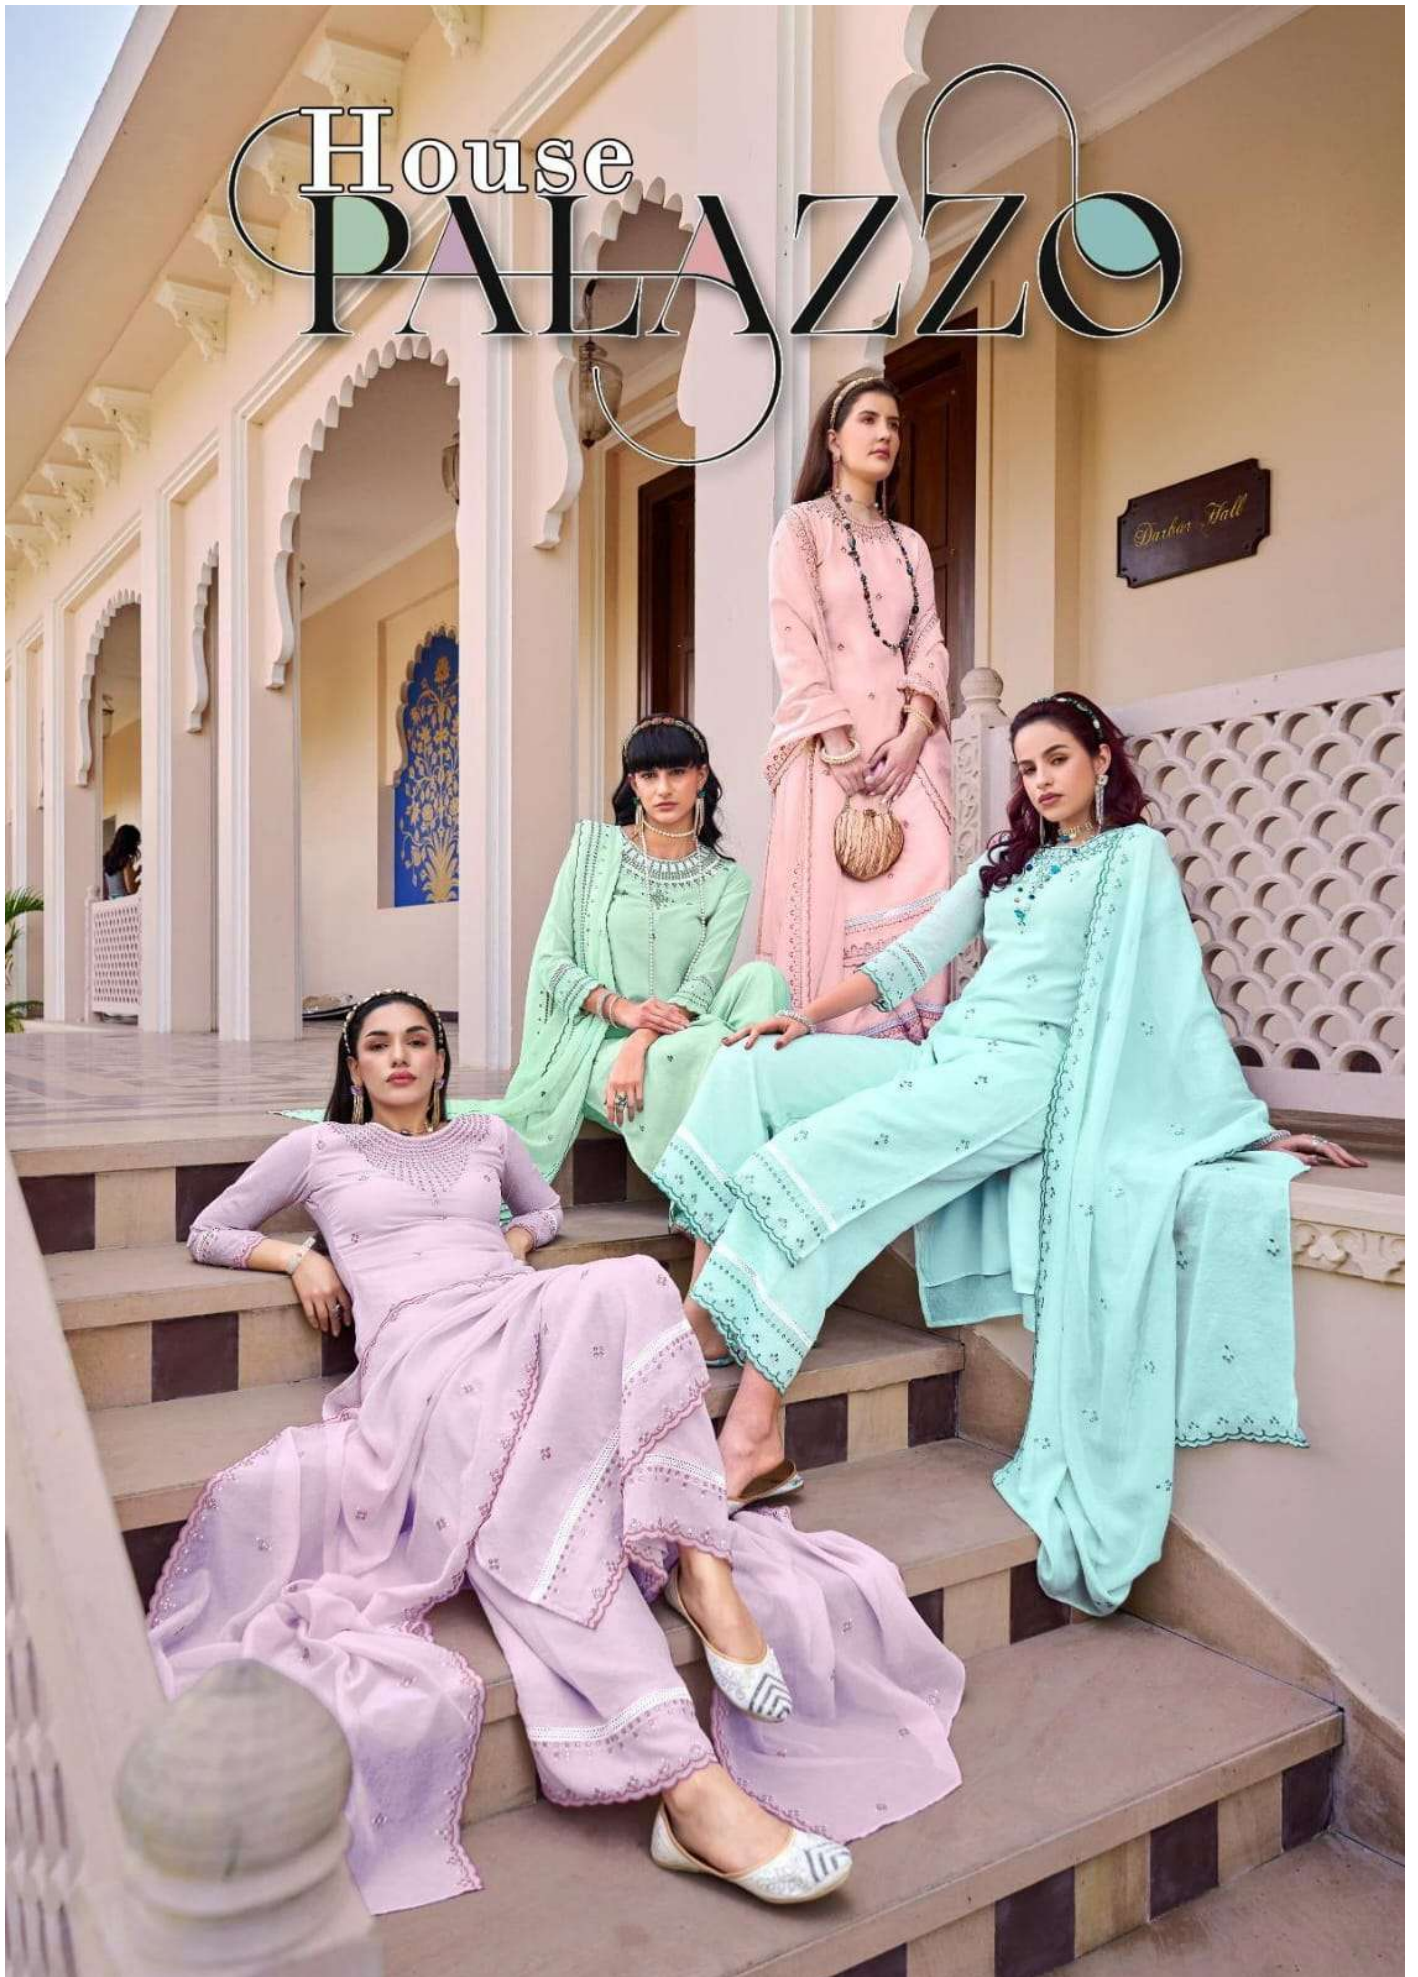

House PALAZZO