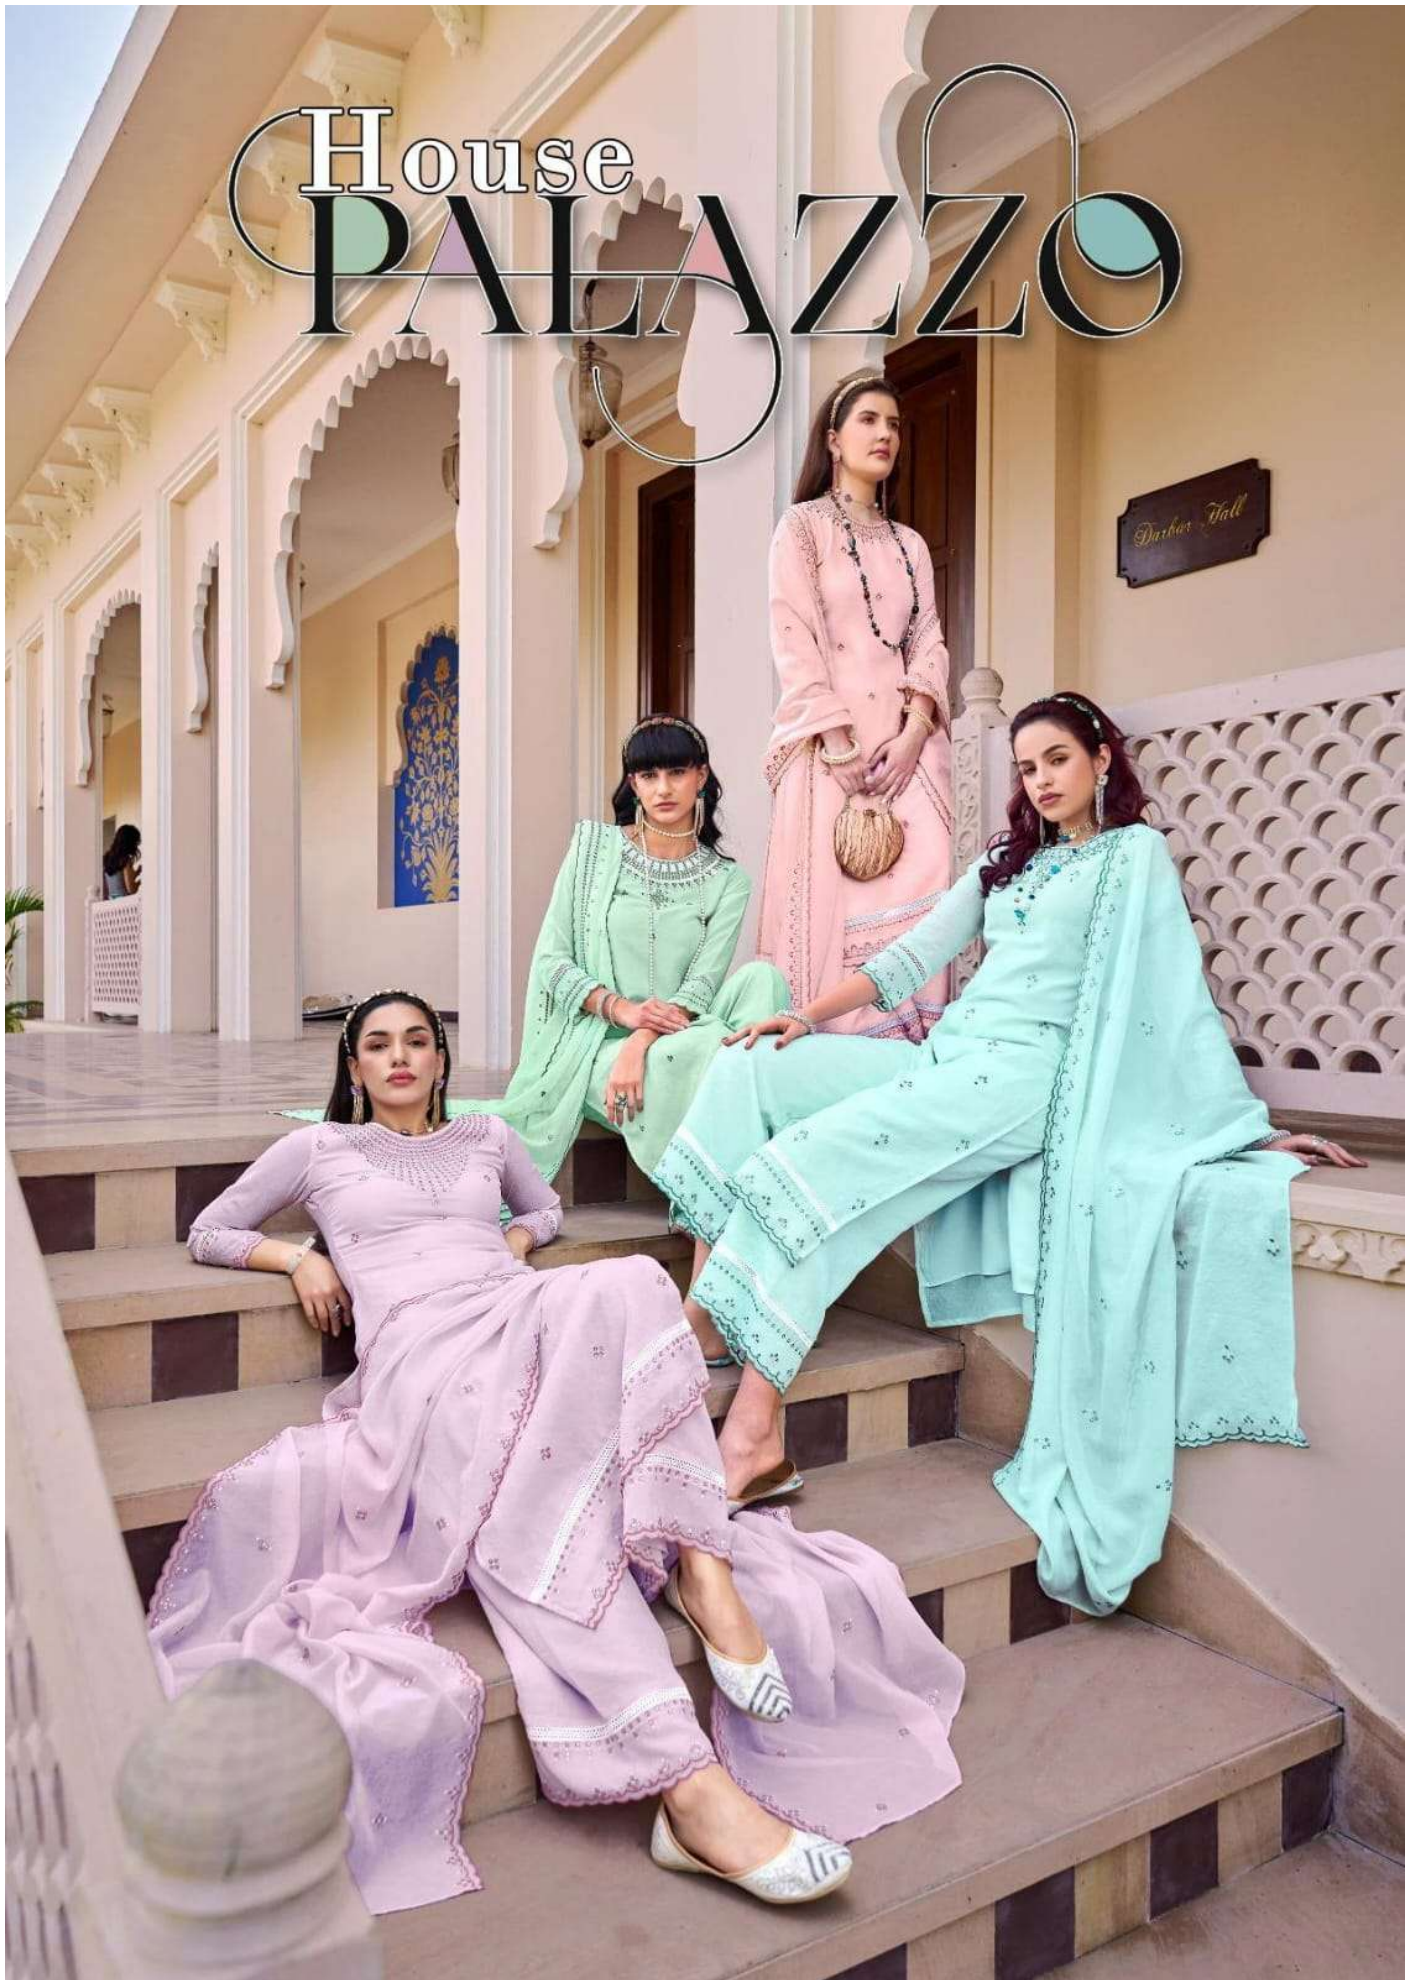

House PALAZZO