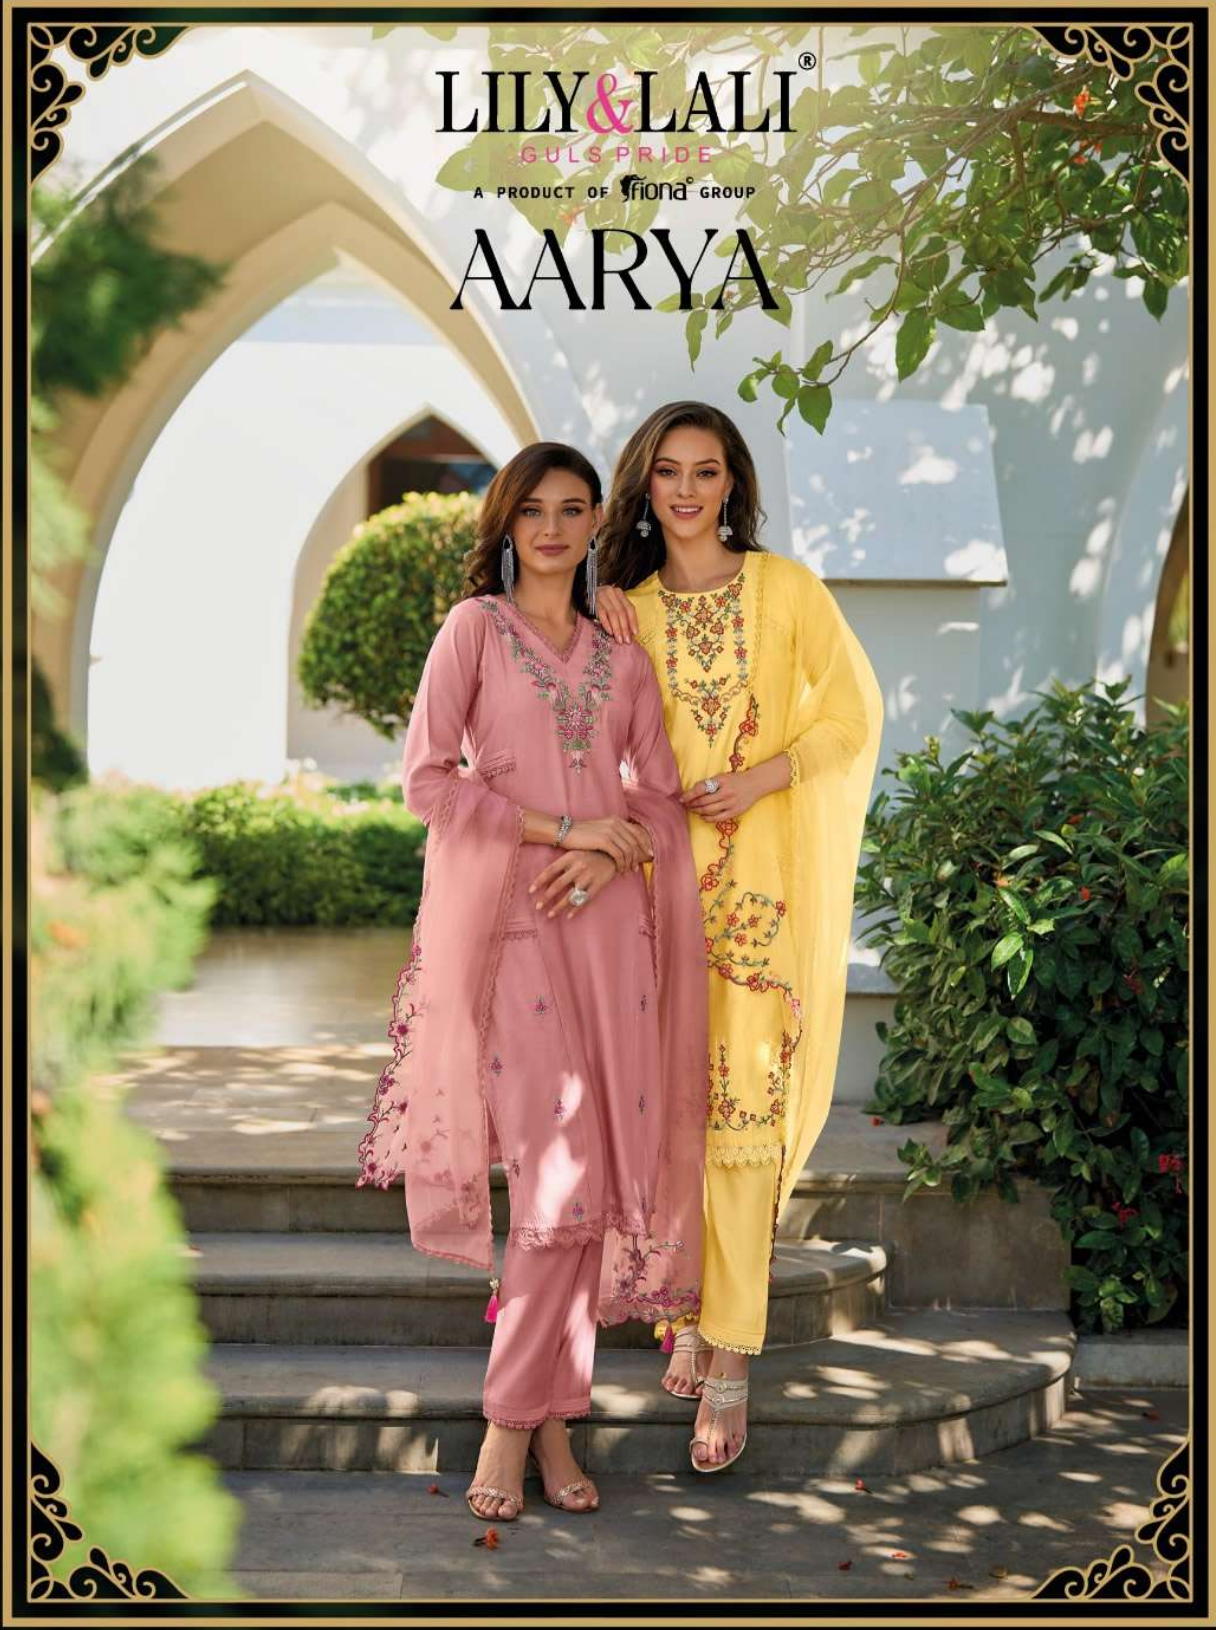

LILY & LALI®

GULS PRIDE

A PRODUCT OF SIONA GROUP

AARYA

LILY&LALI®  
GULS PRIDE  
A PRODUCT OF **Wardah** GROUP

16201

●●● YOU CAN HAVE ANYTHING YOU WANT IN LIFE IF YOU DRESS FOR IT.

16202 ●●● TO ACHIEVE STYLE, BEGIN BY AFFECTING CLARITY