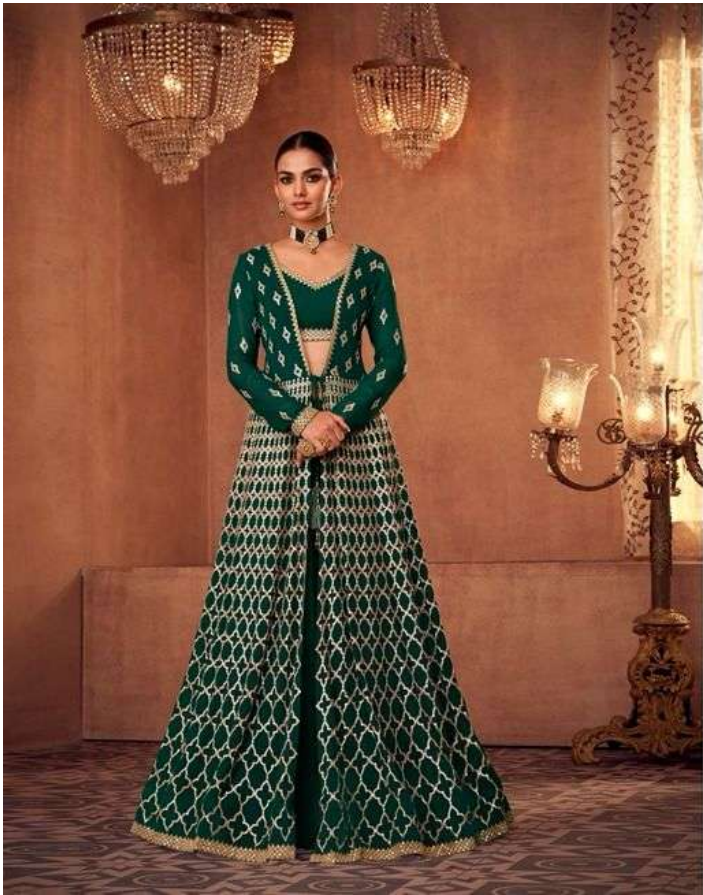

SAYURI[®]
Designer

QUEEN

SAYURI[®]
Designer

QUEEN

SAYURI[®]
Designer

◆ 5222 ◆

SAYURI[®]
Designer

QUEEN

~ FABRIC ~
GEORGETTE

~ SIZE ~
(FREE SIZE STITCHED)

~ PRICE -2349/- ~
GST 12% EXTRA

SAYURI[®]
Designer

◆ 5223 ◆

SAYURI[®]
Designer

◆ 5223 ◆

◆ 5222 ◆

◆ 5223 ◆

SAYURI[®]
Designer
QUEEN