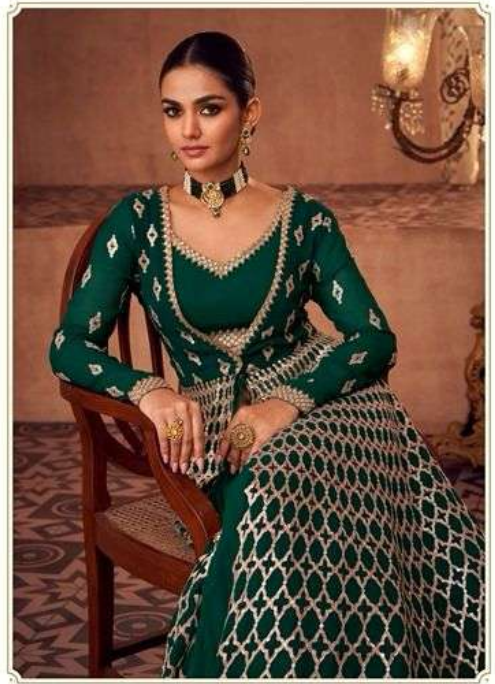

SAYURI[®]
Designer

QUEEN

SAYURI[®]
Designer

QUEEN

SAYURI[®]
Designer

◆ 5222 ◆

SAYURI[®]
Designer

QUEEN

~ FABRIC ~
GEORGETTE

~ SIZE ~
(FREE SIZE STITCHED)

~ PRICE -2349/- ~
GST 12% EXTRA

SAYURI[®]
Designer

◆ 5223 ◆

SAYURI[®]
Designer

◆ 5223 ◆

◆ 5222 ◆

◆ 5223 ◆

SAYURI[®]
Designer
QUEEN