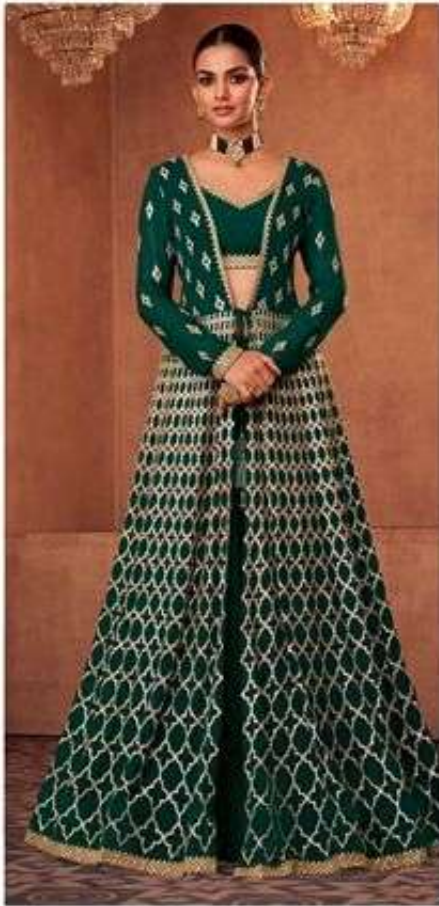

SAYURI[®]
Designer

QUEEN

SAYURI[®]
Designer

QUEEN

SAYURI[®]
Designer

◆ 5222 ◆

SAYURI[®]
Designer

QUEEN

~ FABRIC ~
GEORGETTE

~ SIZE ~
(FREE SIZE STITCHED)

~ PRICE -2349/- ~
GST 12% EXTRA

SAYURI[®]
Designer

◆ 5223 ◆

SAYURI[®]
Designer

◆ 5223 ◆

◆ 5222 ◆

◆ 5223 ◆

SAYURI[®]
Designer
QUEEN