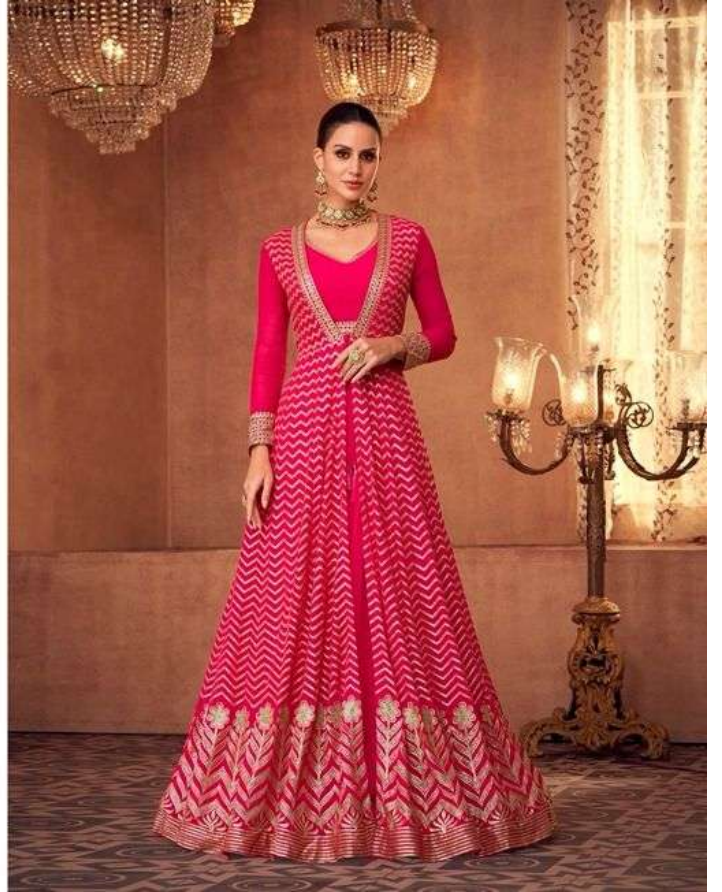

SAYURI[®]
Designer

QUEEN

SAYURI[®]
Designer

QUEEN

SAYURI[®]
Designer

◆ 5222 ◆

SAYURI[®]
Designer

QUEEN

~ FABRIC ~
GEORGETTE

~ SIZE ~
(FREE SIZE STITCHED)

~ PRICE -2349/- ~
GST 12% EXTRA

SAYURI[®]
Designer

◆ 5223 ◆

SAYURI[®]
Designer

◆ 5223 ◆

◆ 5222 ◆