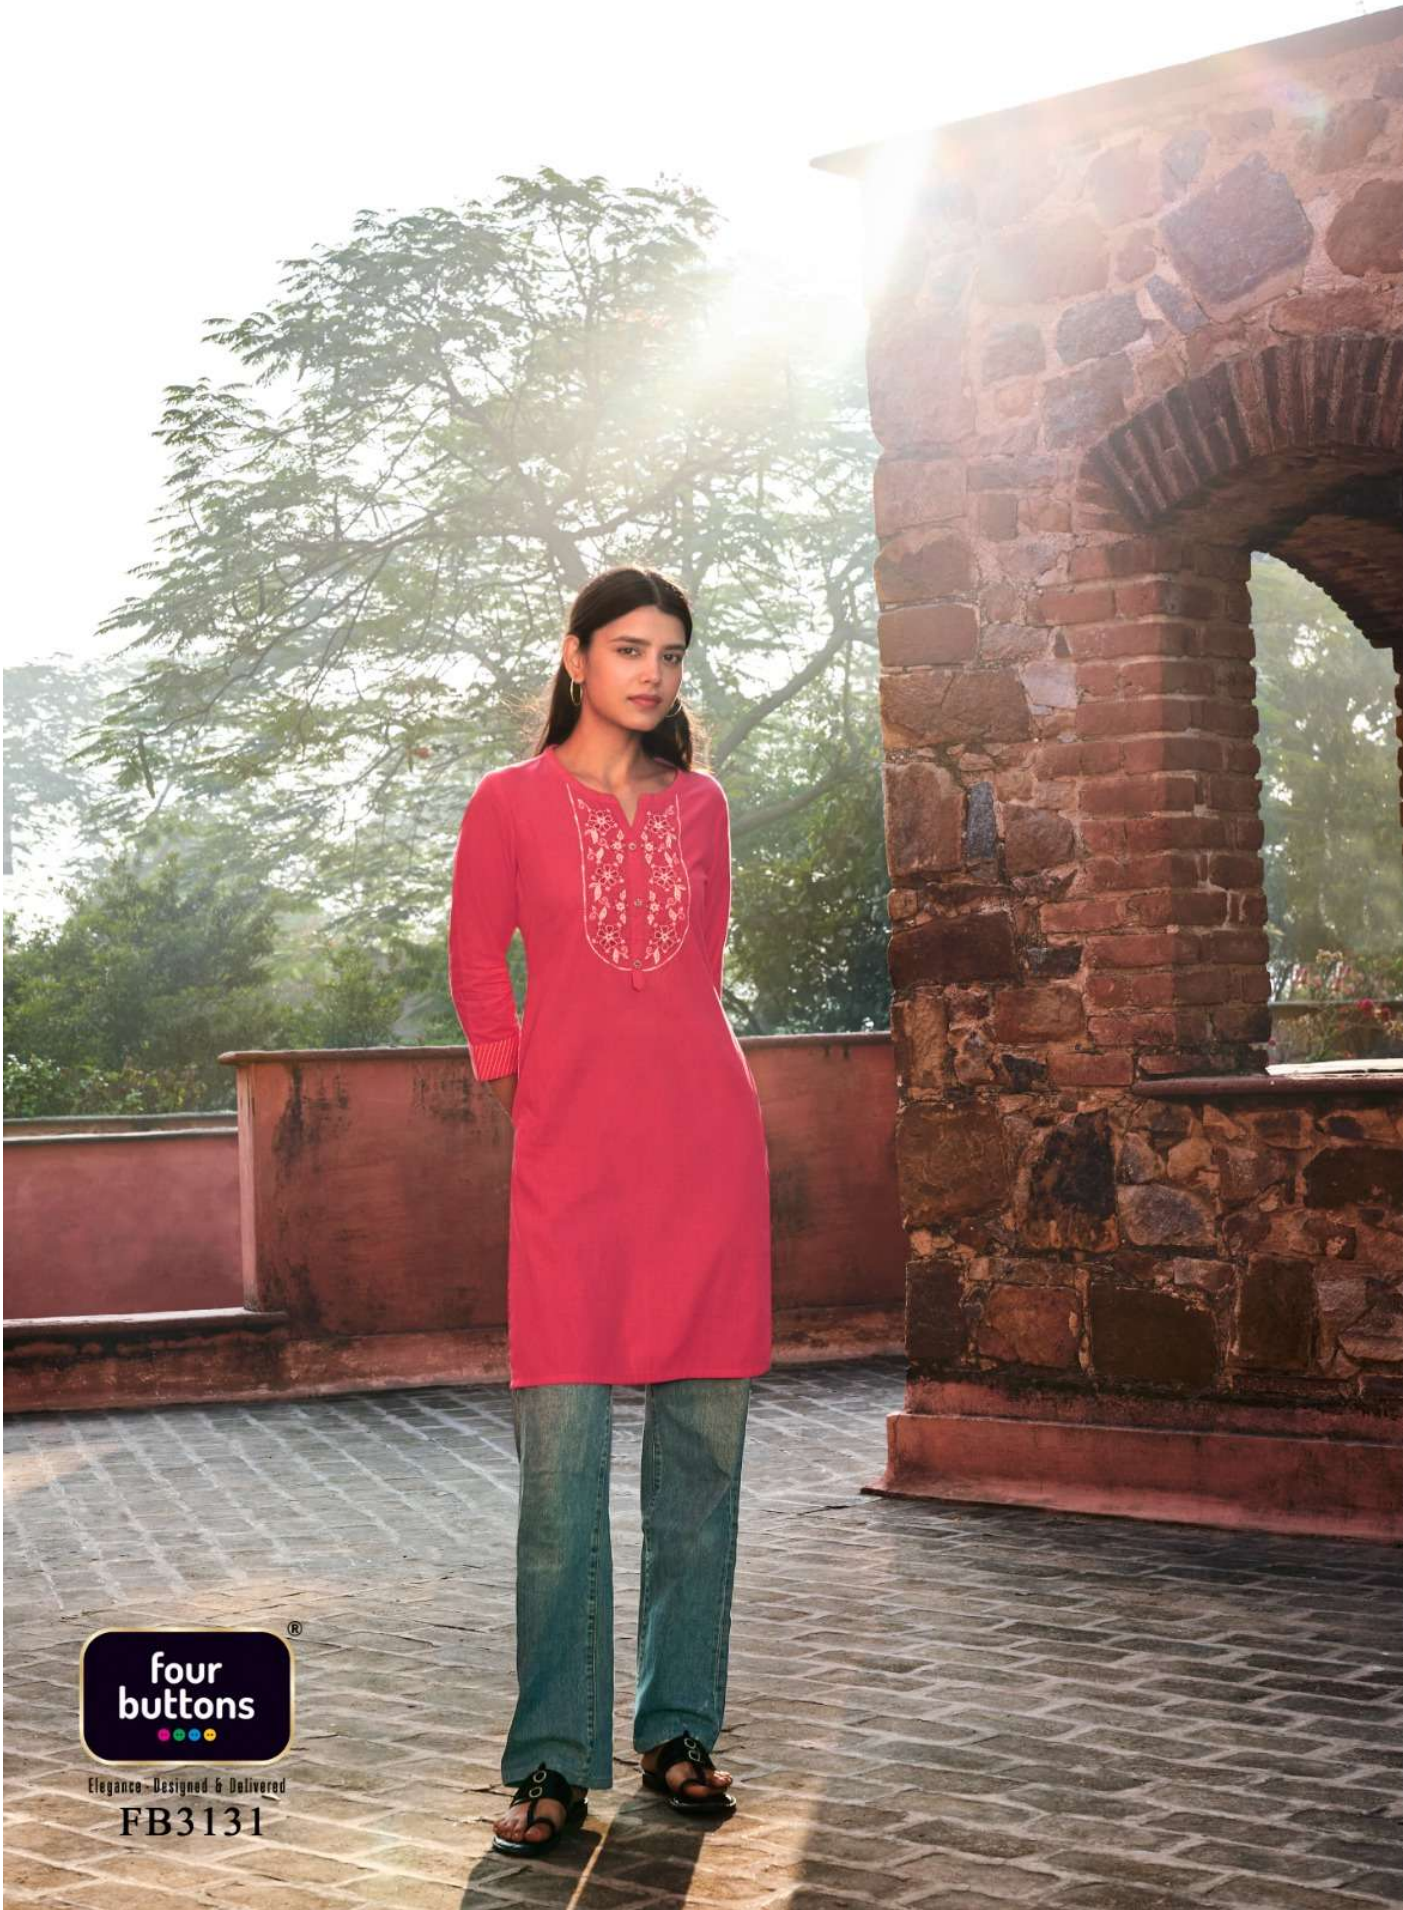

Elegance - Designed & Delivered

TULIP 3

**four
buttons**
●●●●

Elegance - Designed & Delivered

FB3132

Elegance - Designed & Delivered

TULIP 3

**four
buttons**

Elegance - Designed & Delivered

FB3133

**four
buttons**
®

Elegance - Designed & Delivered

FB3131

**four
buttons**
●●●●

Elegance - Designed & Delivered

FB3134

**four
buttons**
●●●●

Elegance - Designed & Delivered

FB3135

**four
buttons**[®]

Elegance - Designed & Delivered

FB3136

**four
buttons**
Elegance - Designed & Delivered

**four
buttons**

:SIZES:

M L XL XXL 3XL.

TOTAL PCS- 7

FOUR BUTTONS ALL RIGHTS RESERVED