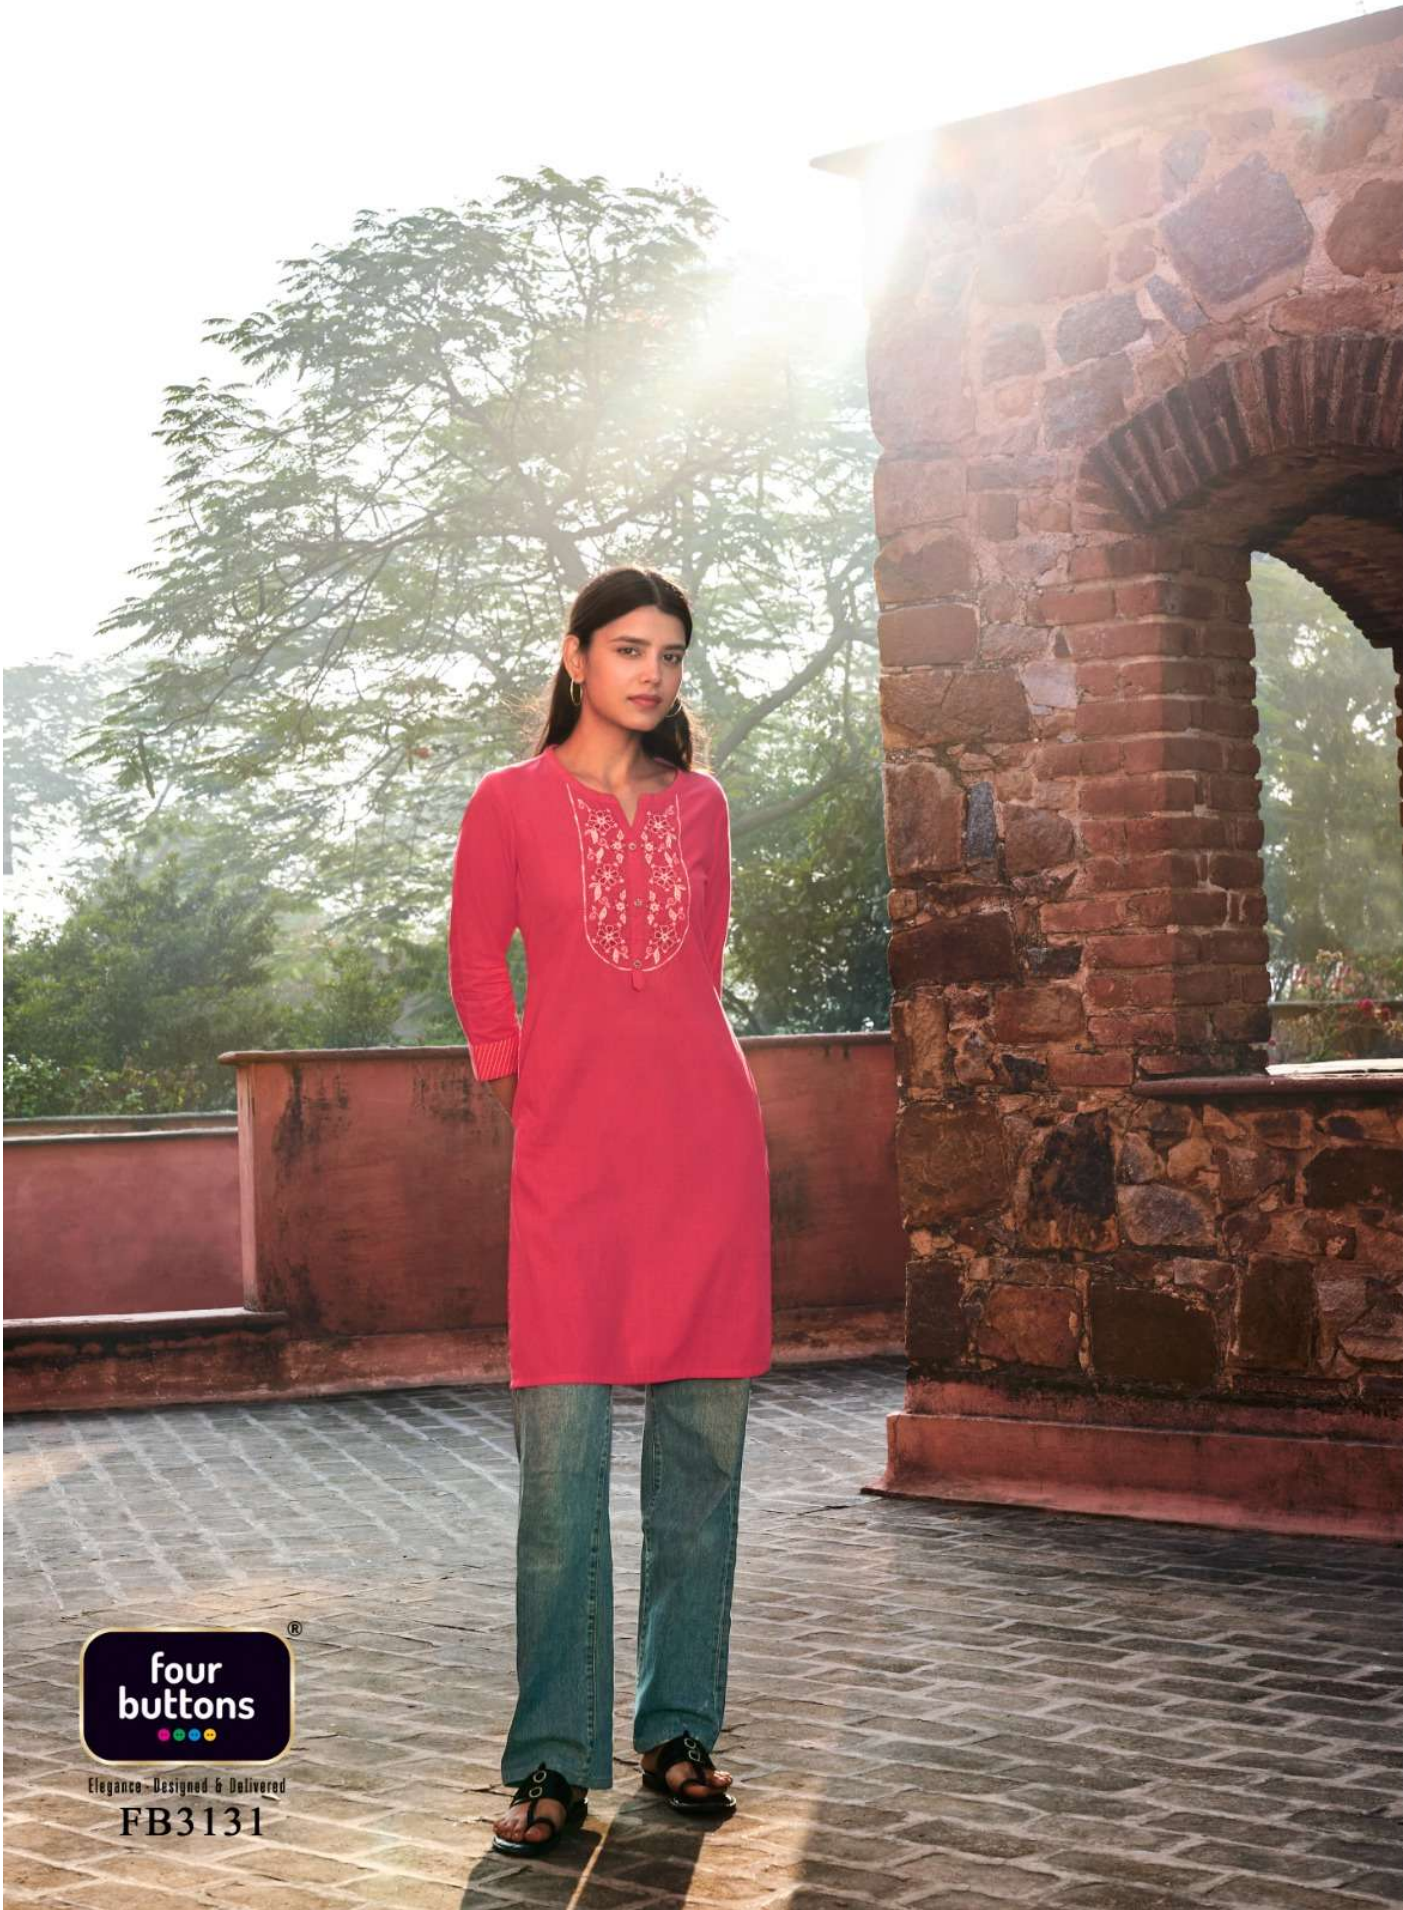

Elegance - Designed & Delivered

TULIP 3

**four
buttons**
●●●●

Elegance - Designed & Delivered

FB3132

Elegance - Designed & Delivered

TULIP 3

**four
buttons**

Elegance - Designed & Delivered

FB3133

**four
buttons**[®]

Elegance - Designed & Delivered

FB3131

**four
buttons**[®]

Elegance - Designed & Delivered

FB3134

**four
buttons**
●●●●

Elegance - Designed & Delivered

FB3135

**four
buttons**[®]
●●●●

Elegance - Designed & Delivered

FB3136

**four
buttons**

Elegance - Designed & Delivered

M L XL XXL 3XL.

TOTAL PCS- 7

FOUR BUTTONS ALL RIGHTS RESERVED