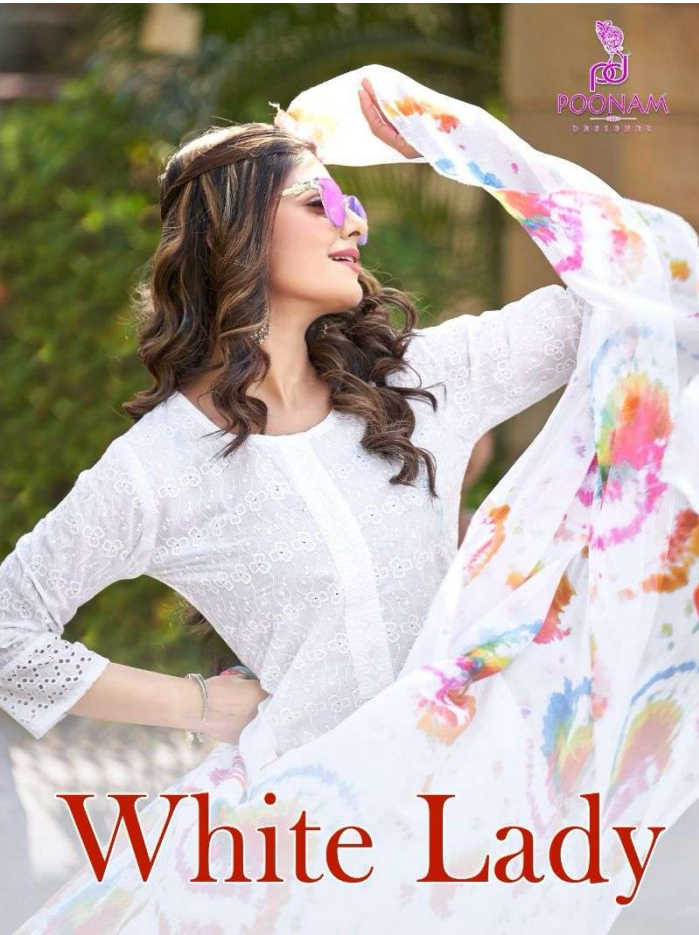

Manufactured & Marketing by
Smit Creation

Follow us:- Export In:-

* Complimentary copy-not for sale*

White Lady