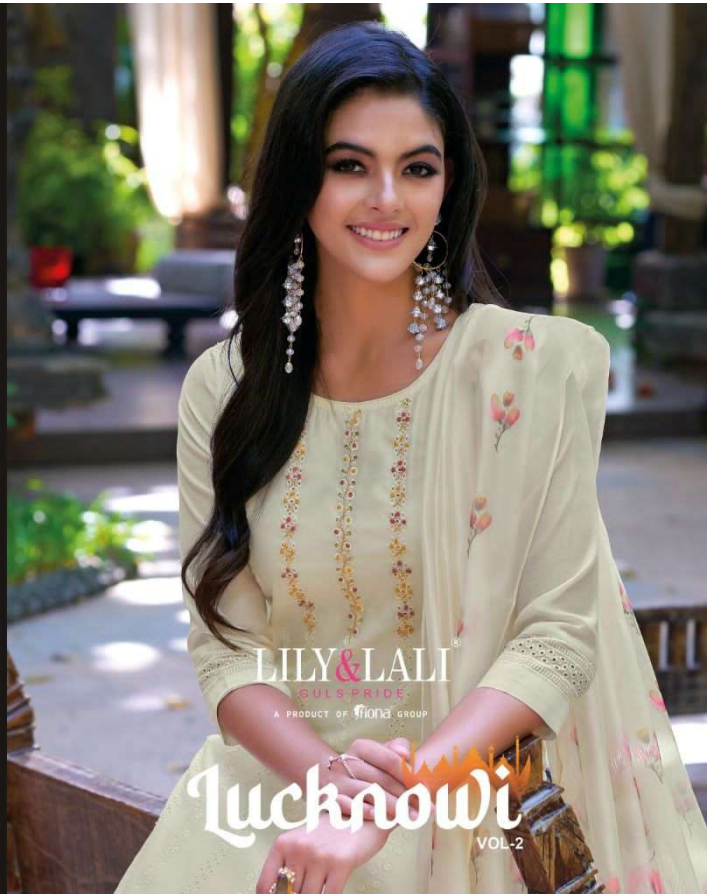

AMBIA FILMS 588000001

LILY&LALI
GULS PRIDE
A PRODUCT OF FIONA GROUP

Corporate office:

FOLLOW US

Complimentary Copy Not For Sale