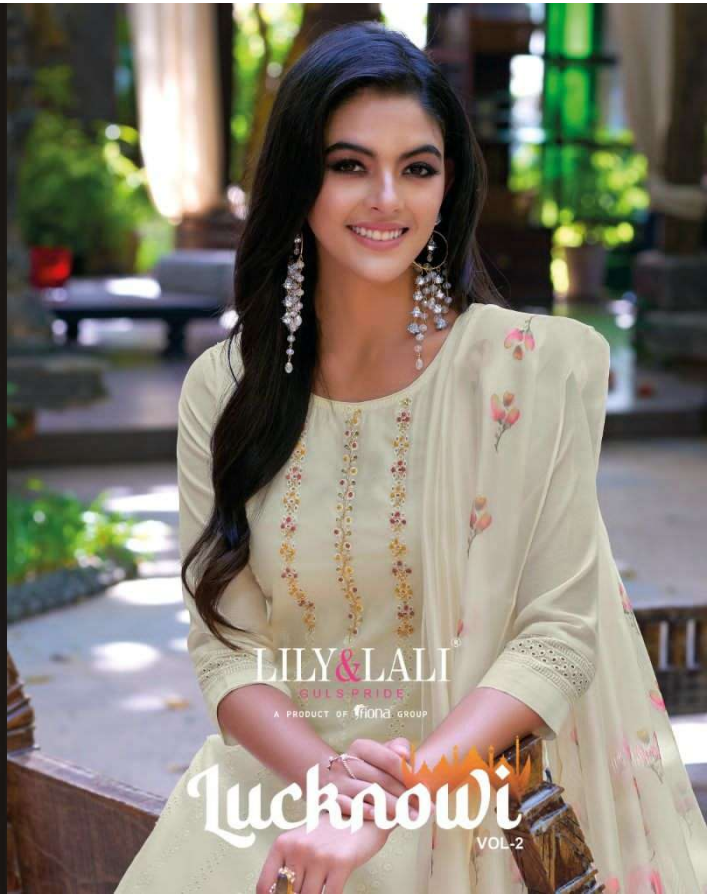

AMBIA FILMS 9880000001

LILY&LALI
GULS PRIDE
A PRODUCT OF FIONA GROUP

Corporate office:

FOLLOW US

Complimentary Copy Not For Sale