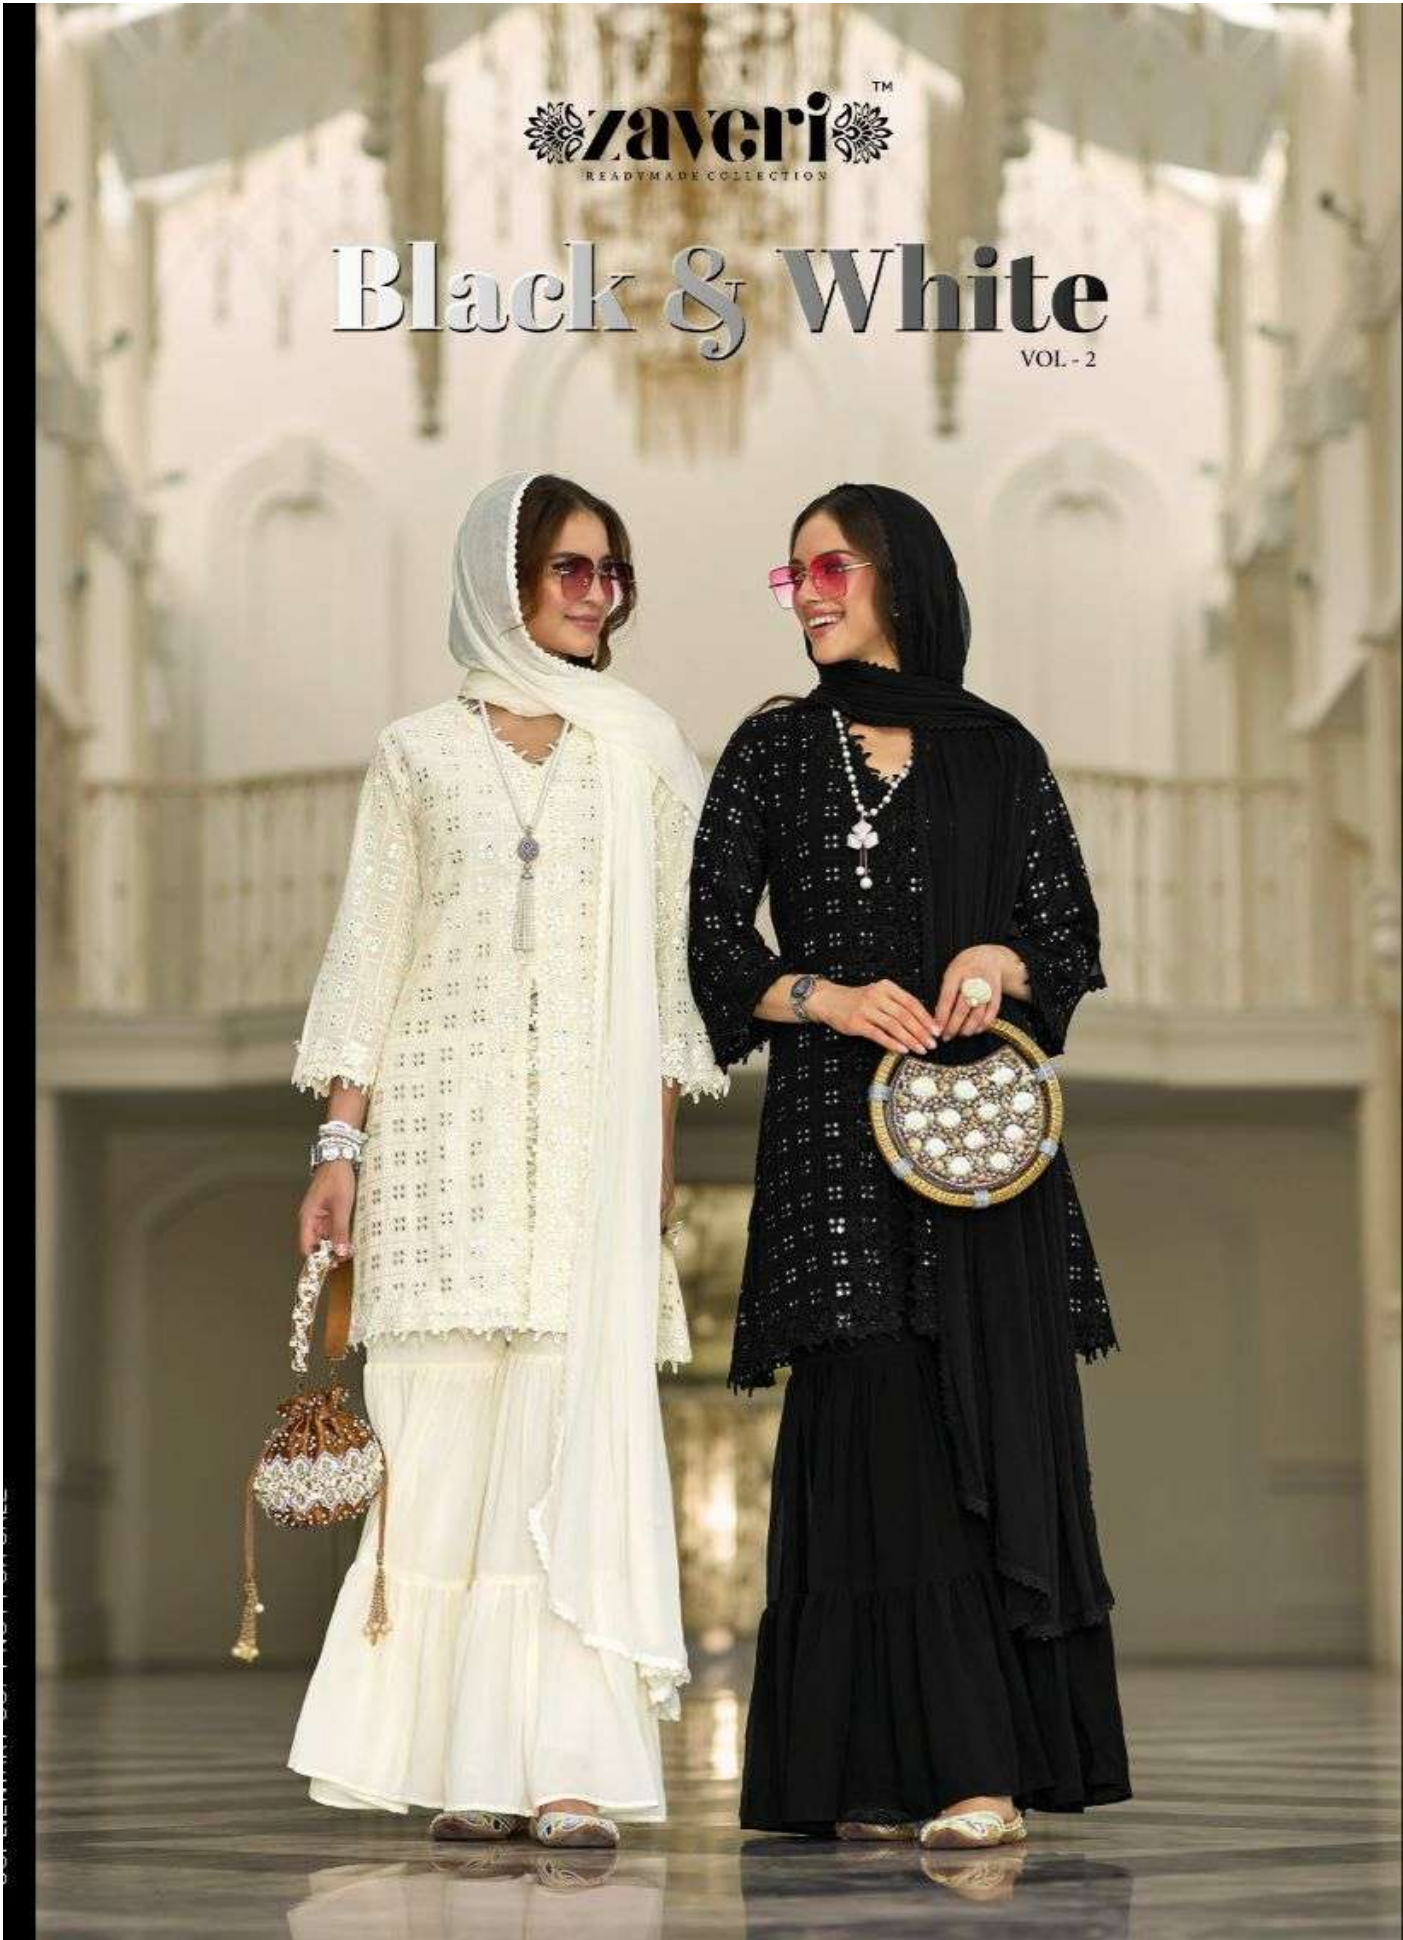

zaveriTM
READYMADE COLLECTION

Black & White

VOL - 2

zaveriTM
READYMADE COLLECTION

Black & White

VOL - 2

zaverri[™]
READY-MADE COLLECTION

MAKE IT SIMPLE BUT SIGNIFICANT

BEAUTY COMES WHEN FASHION SUCCEEDS

zaveri
READYMADE COLLECTION

EVERYTHING LOOKS GOOD WITH CONFIDENCE

zaveri™
SILKWEAVE COLLECTION

1235

1236

Black & White

VOL. 2