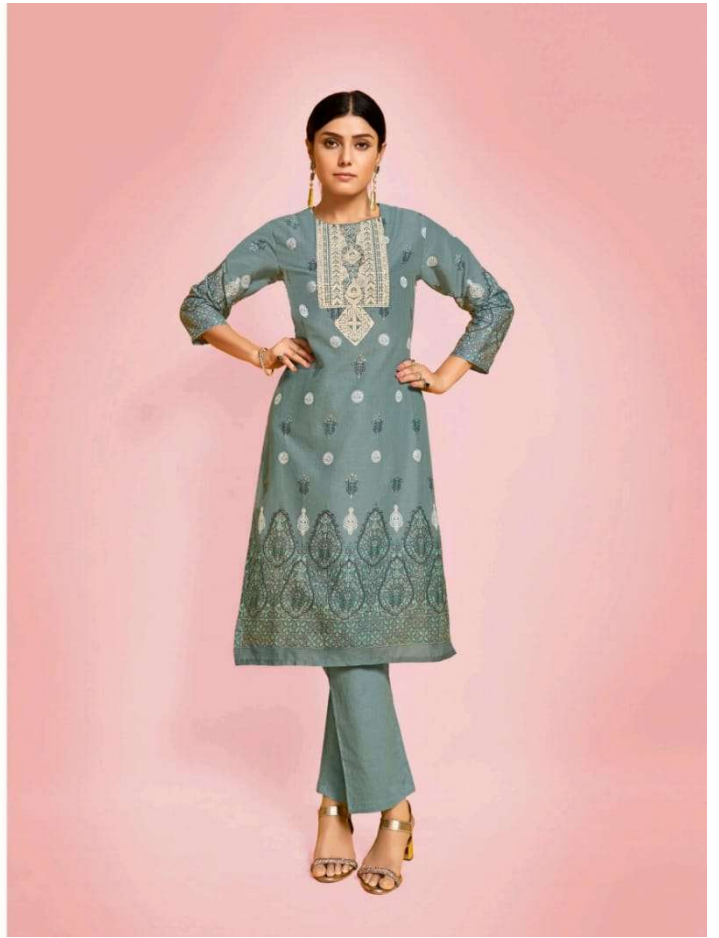

# NITARA

  
**SUBHASH**  
SAREES & BEYOND...  
*Stay Trendy...*

  
Modethnic Fashion

PERFECTION

INSTINCT  
STYLE

SIMPLICITY

*Great new style*

S // 4371

S // 4372

S // 4373

S // 4374

Charming Fashion  
S/ 4374

PERFECTION

*Bonggy charm*  
**GLAMOUR**

Modernistic Fashion

*Green fabric*  
S/1 4373

# FANTASY

*Brings charm*

  
Modethnic Fashion  
*Pair of style*  
S / 4372

*Conte alta*

# FASHION

*Brings charm*

S // 4371