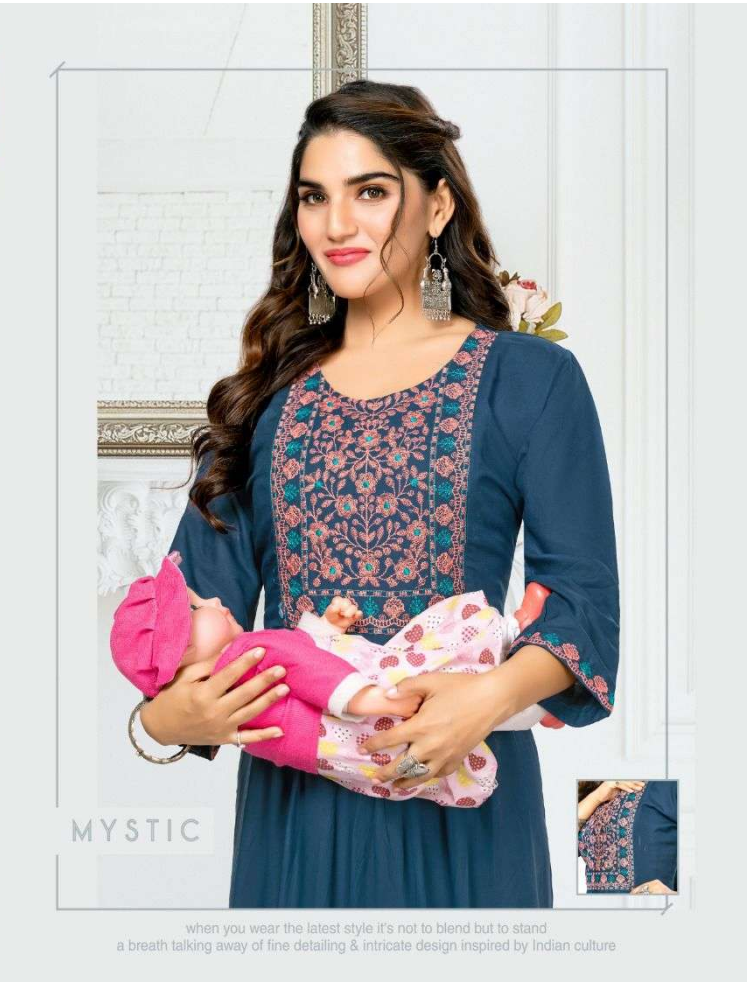

MYSTIC

when you wear the latest style it's not to blend but to stand
a breath taking away of fine detailing & intricate design inspired by Indian culture