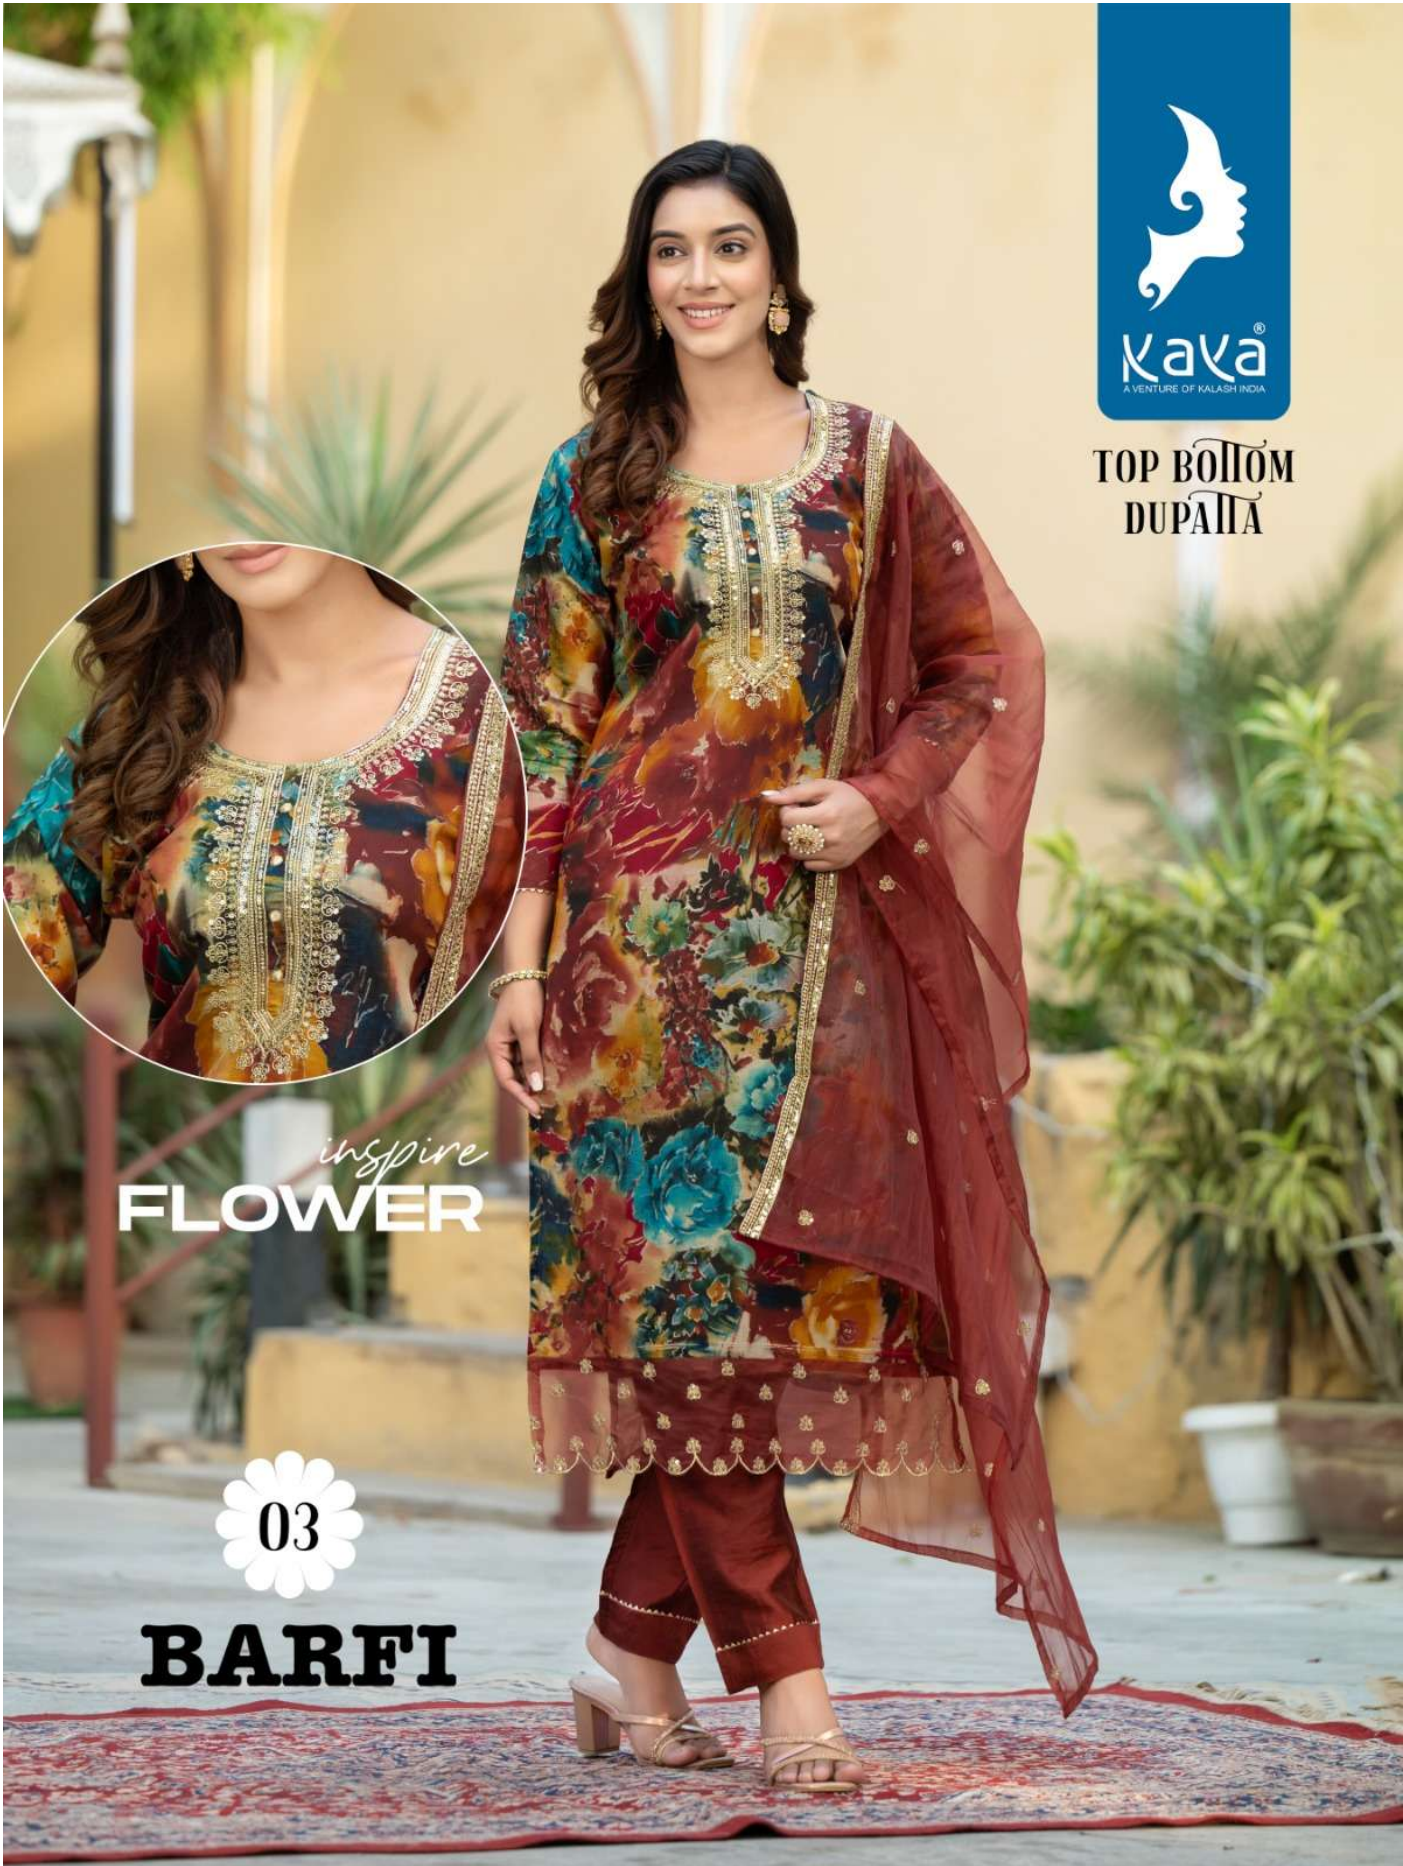

BAREFI

BAREFI

Kaya[®]
A VENTURE OF KALASH INDIA

**TOP BOTTOM
DUPATTA**

inspire
FLOWER

BARFI

Kaya[®]
A VENTURE OF KALASH INDIA

Kava[®]
A VENTURE OF KALASH INDIA

**TOP BOTTOM
DUPATTA**

inspire
FLOWER

02

BARFI

Kaya[®]
A VENTURE OF KALASH INDIA

**TOP BOTTOM
DUPATTA**

inspire
NATURE

BARFI

Kava[®]
A VENTURE OF KALASH INDIA

TOP BOTTOM
DUPATTA

inspire

STONE

BARFI

Kaya[®]
A VENTURE OF KALASH INDIA

**TOP BOTTOM
DUPATTA**

color of
DARK

TOP BOTTOM
DUPATTA

shade of
BLUE

08

BARFI