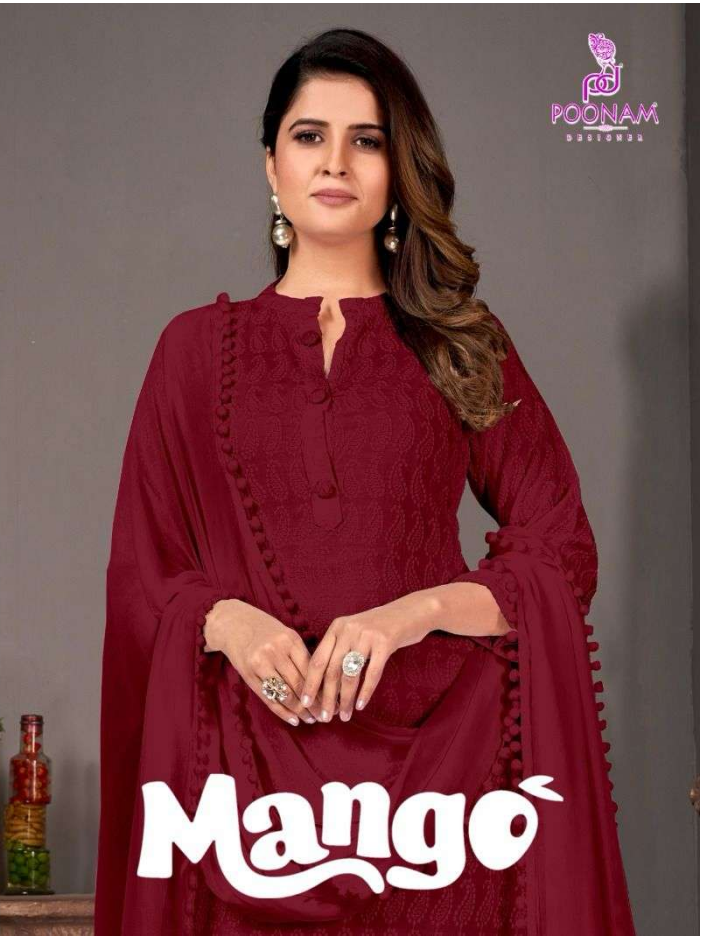

1007

Manufactured & Marketing by
Smit Creation

Follow us:- Export In:-

* Complimentary copy-not for sale*

Mango

POONAM
DESIGNER
Mango
Size Available
M, L, XL, XXL

D.NO.1005.

POONAM
DESIGNER

Mango

Size Available
M, L, XL, XXL

D.NO.1006.