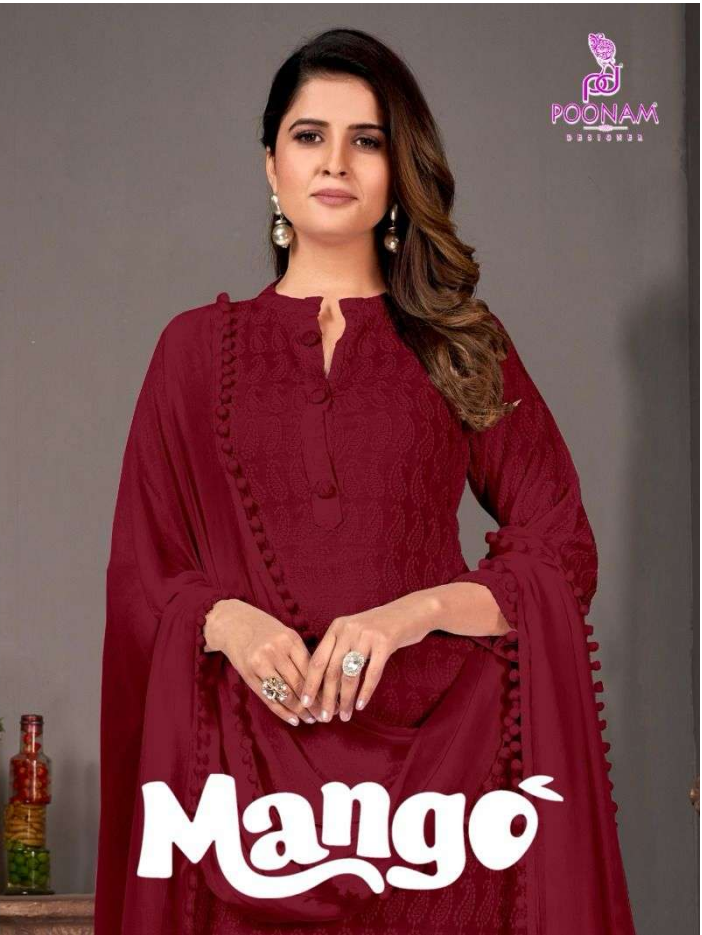

Manufactured & Marketing by
Smit Creation

Follow us:-     Export In:-       

* Complimentary copy-not for sale*

Mangó

POONAM
DESIGNER

Mango

Size Available
M, L, XL, XXL

D.NO.1001.

POONAM
DESIGNER

Mango

Size Available
M, L, XL, XXL

D.NO.1002.

POONAM
DESIGNER

Mango

Size Available
M, L, XL, XXL

D.NO.1007

POONAM
DESIGNER

Mango

Size Available
M, L, XL, XXL

D.NO.1003.

POONAM
DESIGNER

Mango

Size Available
M, L, XL, XXL

D.NO.1004