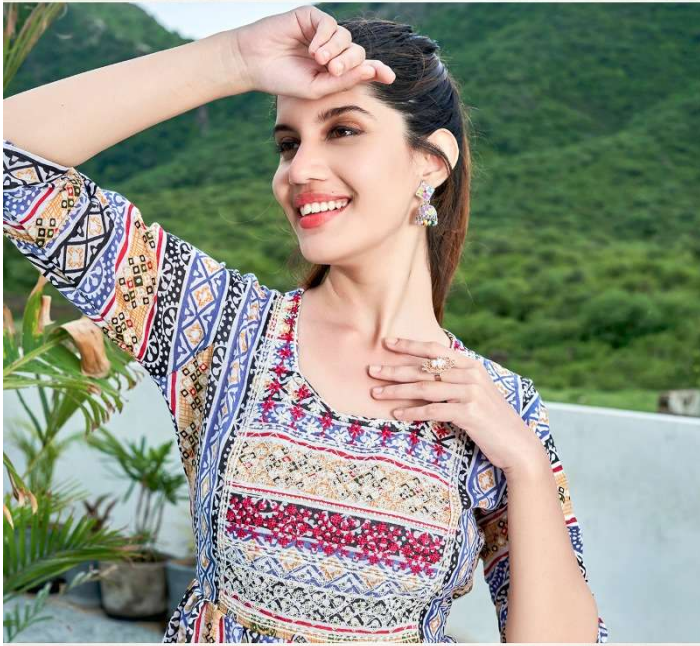

DEE CEE
The Fashion Empire

Golden girl
THE FASHION EMPIRE

FAB:- HEAVY MODAL SILK
PATTERN:- FANCY PRINTED
COAT SUIT TOP WITH
SHIRT COLLAR AND BOTTOM.
SIZE:- 36 - 38 - 40

DEE CEE
— The Fashion Empire

GOLDEN GIRL

**WEAR AND SET
TRENDS.**

DEE CEE
— The Fashion Empire

GOLDEN GIRL

DEE CEE
— The Fashion Empire

GOLDEN GIRL

DEE CEE
The Fashion Empire

Golden girl
THE FASHION EMPIRE
SIZE: 36.38.40

DEE CEE
— The Fashion Empire

Golden girl
THE FASHION EMPIRE

FAB:- HEAVY MODAL SILK
PATTERN:- FANCY PRINTED
COAT SUIT TOP WITH
SHIRT COLLAR AND BOTTOM.
SIZE:- 36 - 38 - 40

An unmatched richness

The sparkling glitter of innocence is best exemplified through these designs. Be the queen of virtue you were destined to be.