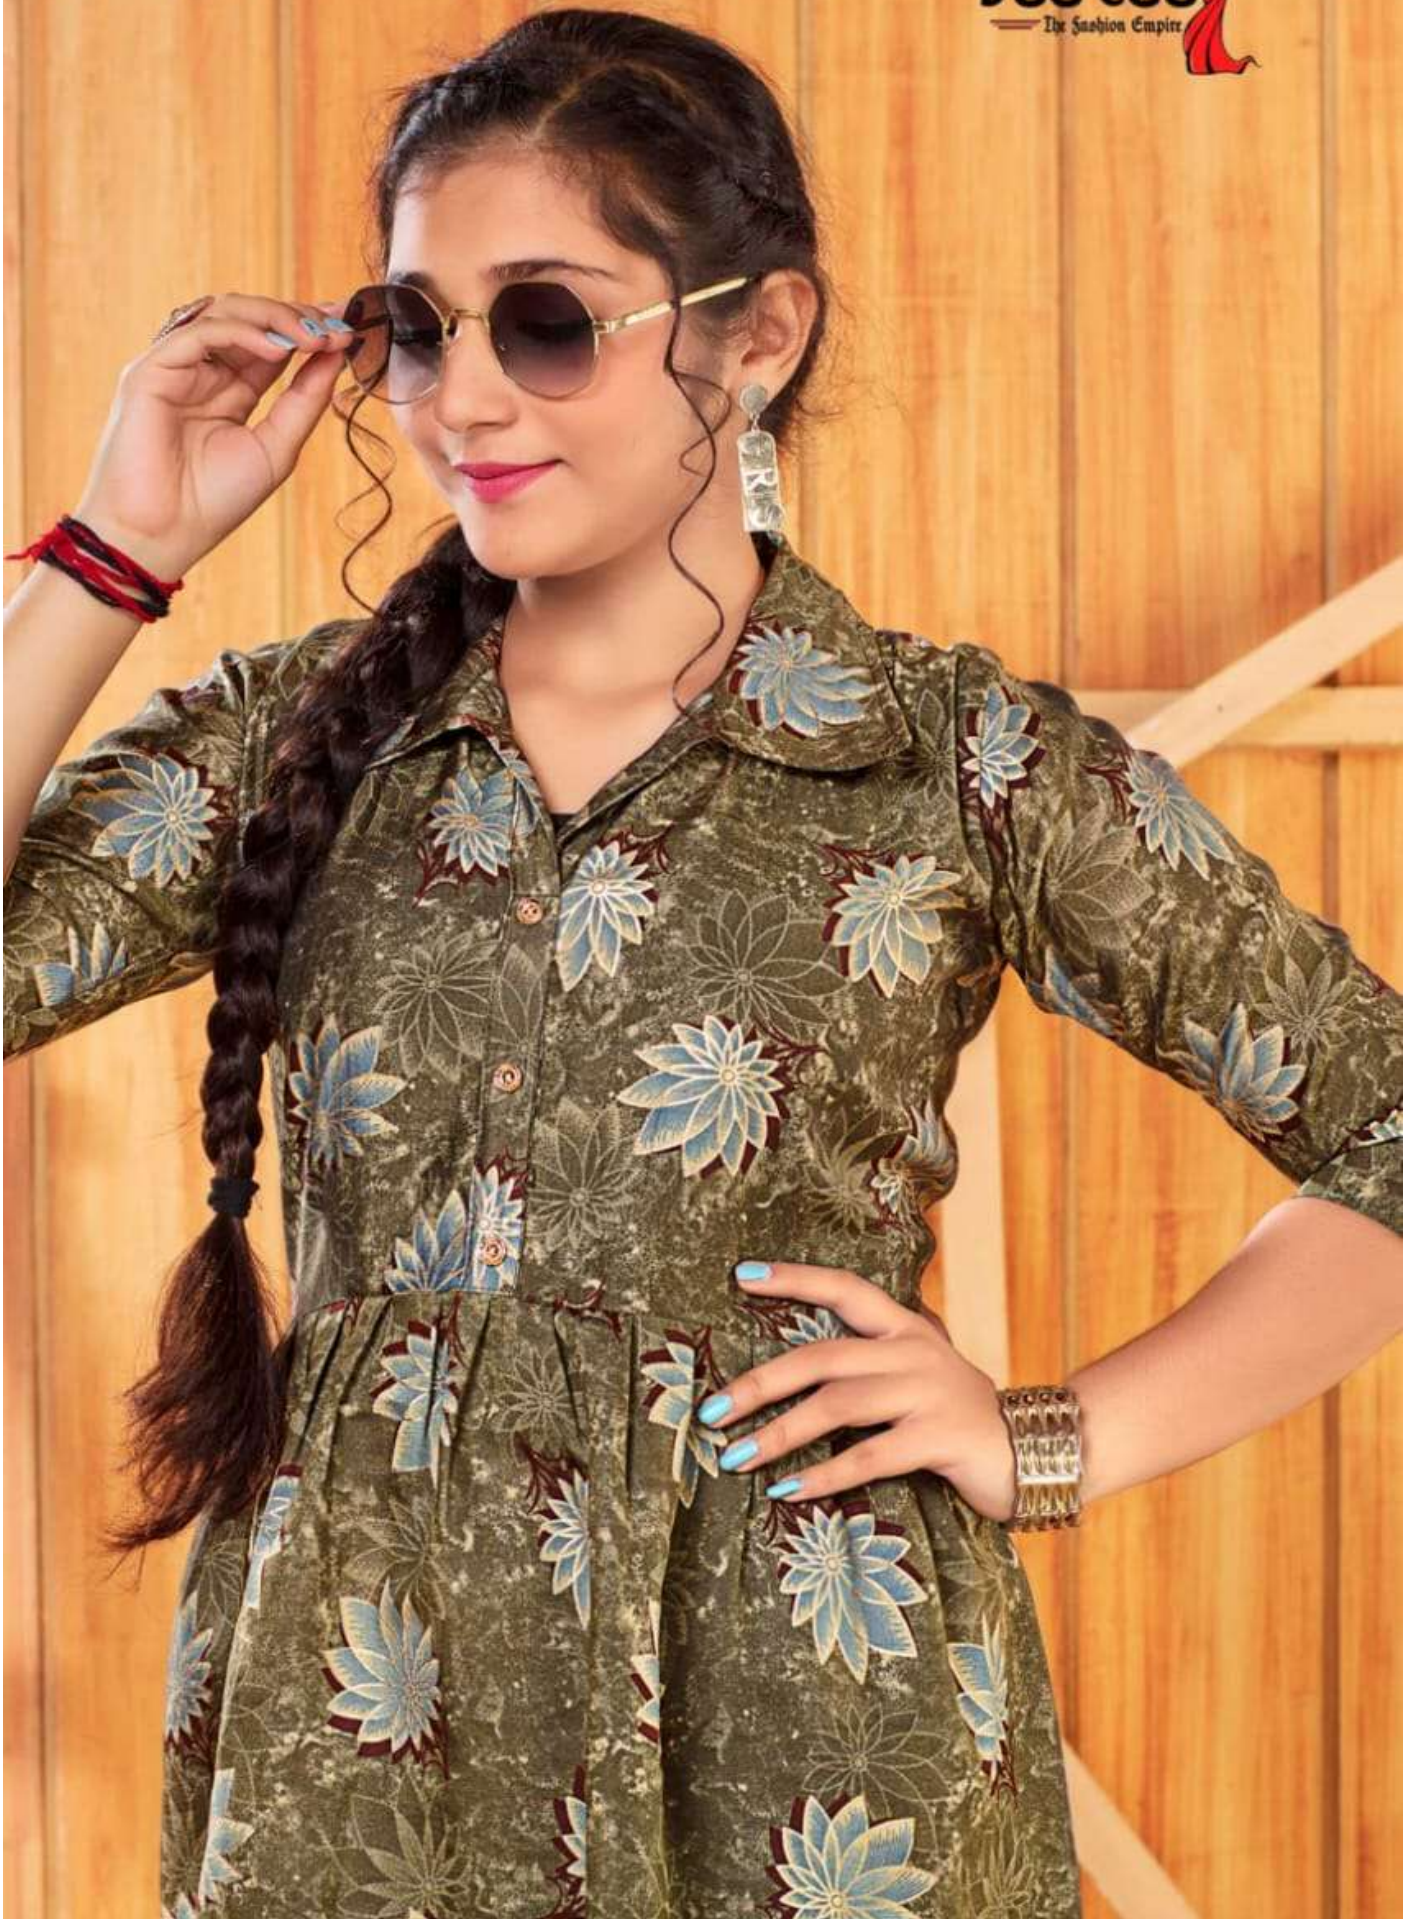

DEE CEE
The Fashion Empire

Golden girl
THE FASHION EMPIRE

FAB:- HEAVY MODAL SILK
PATTERN:- FANCY PRINTED
COAT SUIT TOP WITH
SHIRT COLLAR AND BOTTOM.
SIZE:- 36 - 38 - 40

DEE CEE
— The Fashion Empire

GOLDEN GIRL

**WEAR AND SET
TRENDS.**

DEE CEE
— The Fashion Empire

GOLDEN GIRL

DEE CEE
— The Fashion Empire

GOLDEN GIRL

DEE CEE
The Fashion Empire

Golden girl
THE FASHION EMPIRE
SIZE: 36.38.40

DEE CEE
— The Fashion Empire

DEE CEE
The Fashion Empire

Golden girl
THE FASHION EMPIRE

FAB:- HEAVY MODAL SILK
PATTERN:- FANCY PRINTED
COAT SUIT TOP WITH
SHIRT COLLAR AND BOTTOM.
SIZE:- 36 - 38 - 40

An unmatched richness

The sparkling glitter of innocence is best exemplified through these designs. Be the queen of virtue you were destined to be.