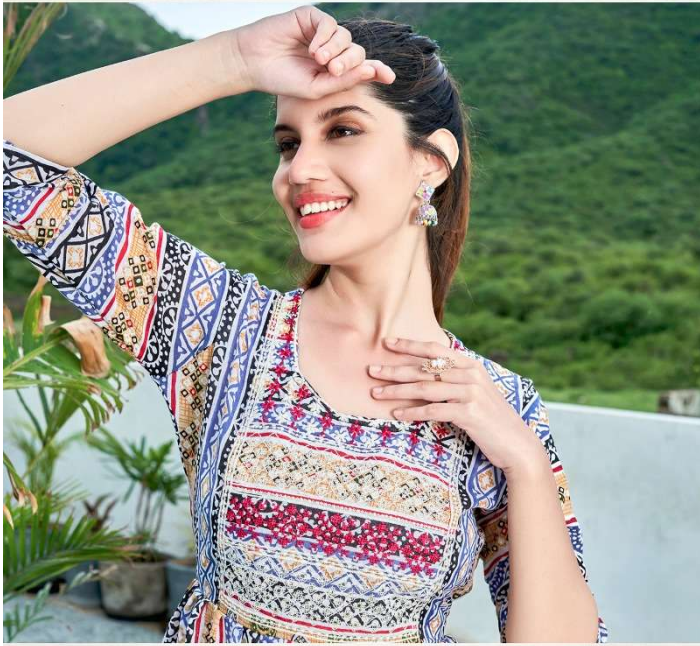

DEE CEE
The Fashion Empire

Golden girl
THE FASHION EMPIRE

FAB:- HEAVY MODAL SILK
PATTERN:- FANCY PRINTED
COAT SUIT TOP WITH
SHIRT COLLAR AND BOTTOM.
SIZE:- 36 - 38 - 40

DEE CEE
— The Fashion Empire

GOLDEN GIRL

**WEAR AND SET
TRENDS.**

DEE CEE
— The Fashion Empire

GOLDEN GIRL

DEE CEE
— The Fashion Empire

GOLDEN GIRL

DEE CEE
The Fashion Empire

Golden girl
THE FASHION EMPIRE
SIZE: 36.38.40

DEE CEE
— The Fashion Empire

DEE CEE
The Fashion Empire

Golden girl
THE FASHION EMPIRE

FAB:- HEAVY MODAL SILK
PATTERN:- FANCY PRINTED
COAT SUIT TOP WITH
SHIRT COLLAR AND BOTTOM.
SIZE:- 36 - 38 - 40

An unmatched richness

The sparkling glitter of innocence is best exemplified through these designs. Be the queen of virtue you were destined to be.