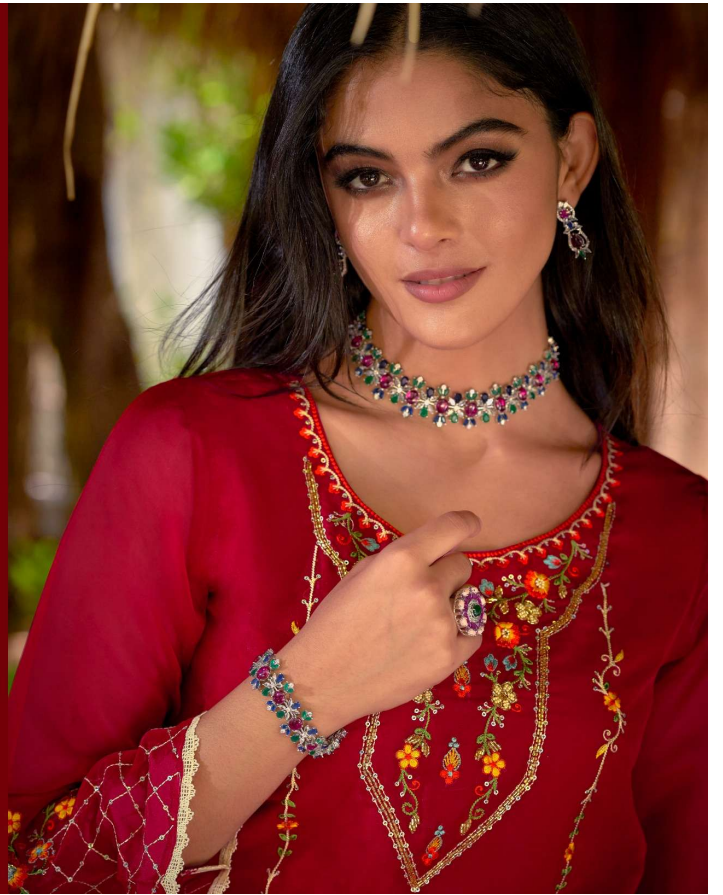

LILY&LALI®
GULS PRIDE
A PRODUCT OF FICHA GROUP
13306 // MUSHQ