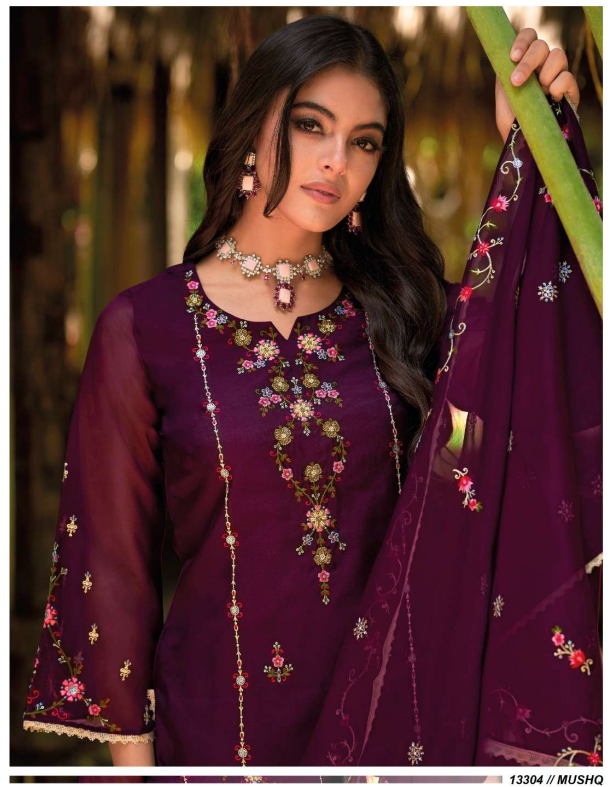

13304 // MUSHQ