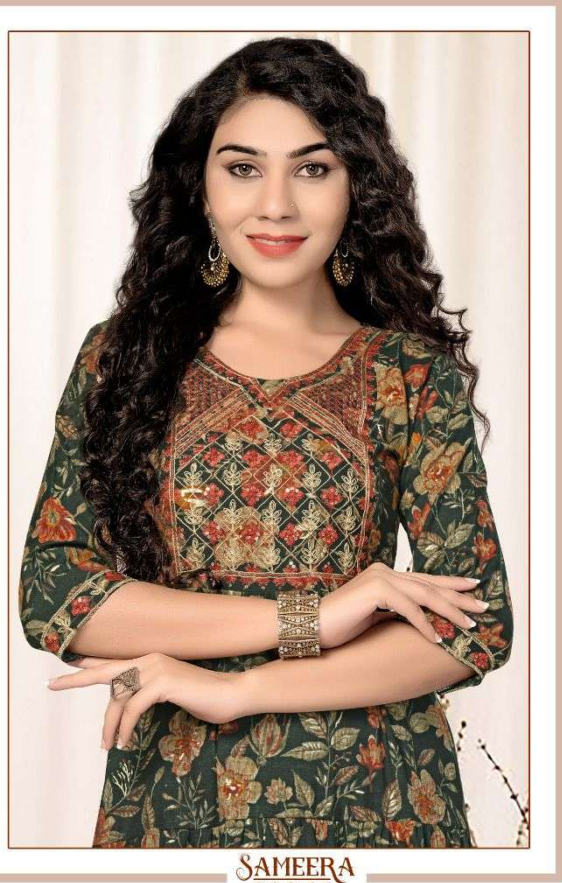

MAYRA™
A Hub of Women Clothing...

SAMEERA

STYLE FEELINGS *you are one deep mystery not only are you the most alluring mystery but you are also someone who is an incredible rainbow of a billion hues*

SAMEERA
80263

MAYRA
A Hub of Women Clothing...

THE MOST STUNNING BEAUTY

SAMEERA
80264

MAYRA
A Hub of Women Clothing...

SAMEERA
80265

BE EVEN MORE AMAZING *experience the coolness of the color in contrast with the heat of this season*

SAMEERA
80266

flowing elegance

SAMEERA
80267

MAYRATM
A Hub of Women Clothing...

the beauty of a woman
must be seen from in
her eyes, because that
is the doorway to her
heart, the place where
love resides

bright idea