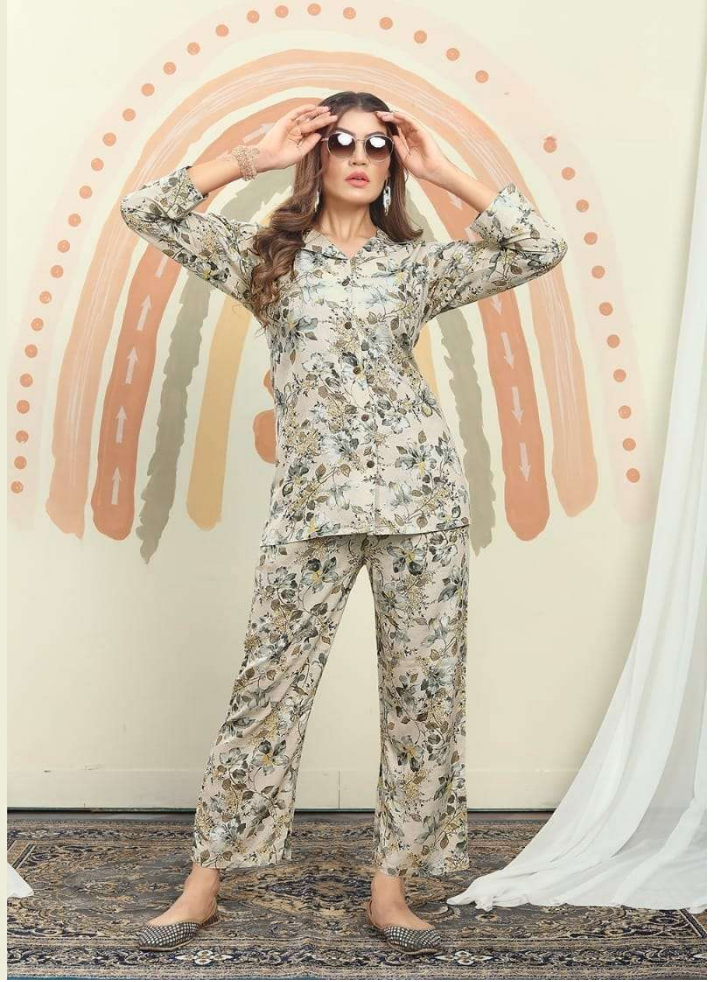

# Back stage

Against the golden dreamscape of Rajasthan, she stands in like she was always meant to. **HER ATTIRE IS THE COLOUR OF** *isnt an ally of culture and untold history. Every step she takes is a story, whispered from bystander to bystander, about a lady within.*

# TWO WEST DELAWARE

MANY BOW THEIR HEAD IN SERVITUDE, NOT MERELY AT HER BEAUTY, HER CHARM, HER GLAMOUR, BUT ALSO AT HER PURITY OF THOUGHT, ACTION AND LOVE. HER DRESS REFLECTS HER QUALITIES, IN THEIR FINESSE AND THEIR MAKE, SHE LEAVES LOVE IN HER WAKE.

*She stands in a land known for its culture, its heritage, its beauty and its untold riches. And yet, with her beauty, her charm and the grandeur of her attire, she outshines the magnificence of the land around her. Chud in magenta blue, she is fashion in the stark desert landscape... an image to cherish.*

# The Next Horizon

780

Against the golden dominance of Rajasthani, she blends in like she was always meant to. HER ATTIRE IS THE COLOUR OF sand, sea, sky, of salt, lime and sunset history. Every step she takes is a story, whispered from bystander to bystander, about a lady within.