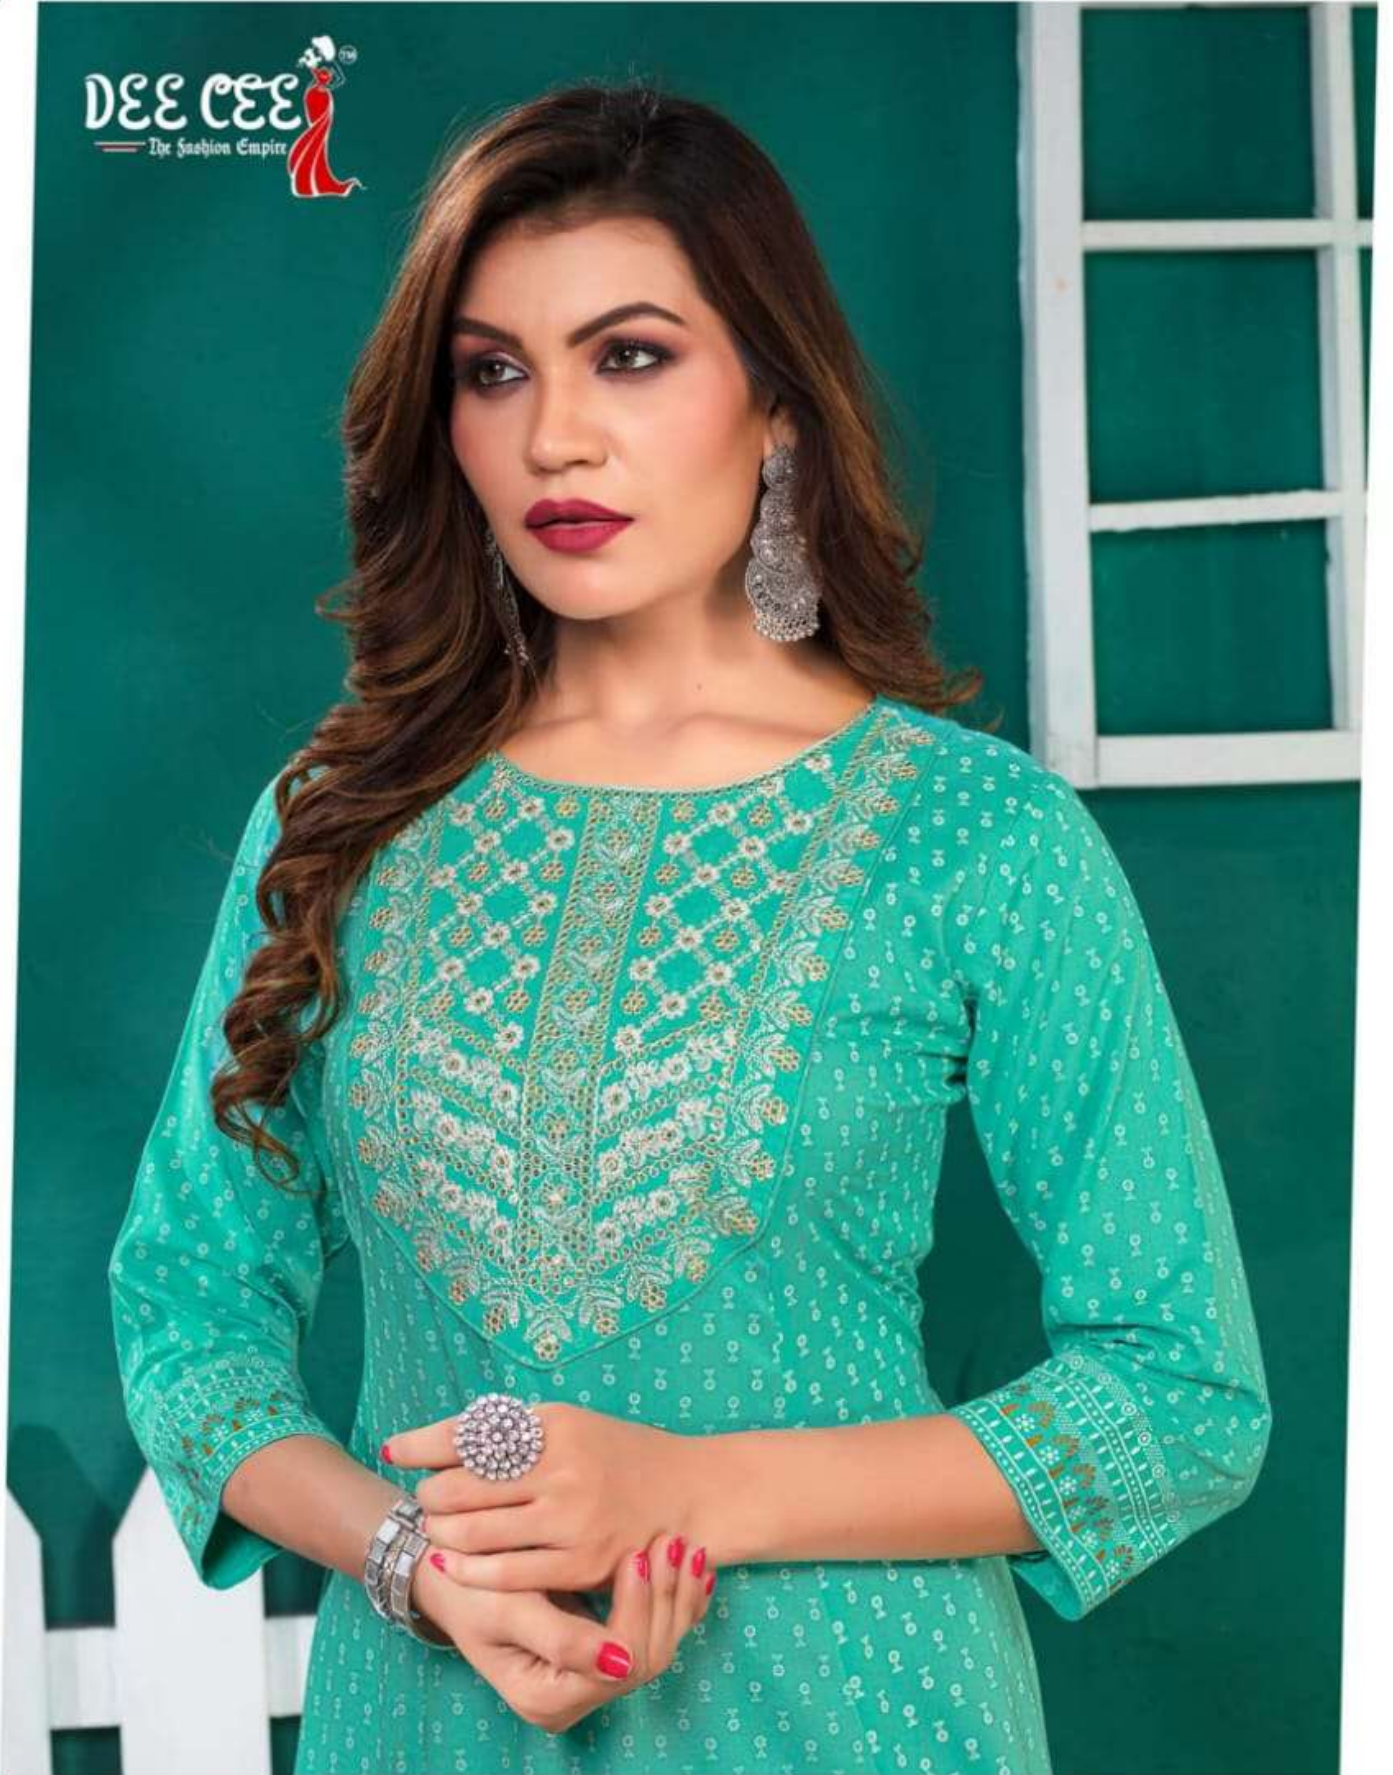

DEE CEE  
The Fashion Empire

PAHAL  
THE FASHION EMPIRE

DEE CEE  
— The Fashion Empire

IDONTDO FASHION. I AM FASHION

DEE CEE  
— The Fashion Empire —  
PAHAL

DEE CEE  
The Fashion Empire  
PAHAL

*DIFFERENT IS  
BEAUTIFUL*

DEE CEE  
— The Fashion Empire —  
PAHAL

FASHION HAS TO  
REFLECT WHO YOU  
ARE

DEE CEE  
— The Fashion Empire —  
PAHAL

DEE CEE  
The Fashion Empire

FASHION IS NOTHING BUT CHOICE

DEE CEE  
— The Fashion Empire —  
PAHAL

# PAHAL

THE FASHION EMPIRE

LENGTH - 46

FABRIC - RAYON SCREEN PRINT

PETTRAN - STICHING WITH WORK

SIZE - M L XL XXL 3XL 4XL

DEE CEE  
The Fashion Empire

PAHAL  
THE FASHION EMPIRE