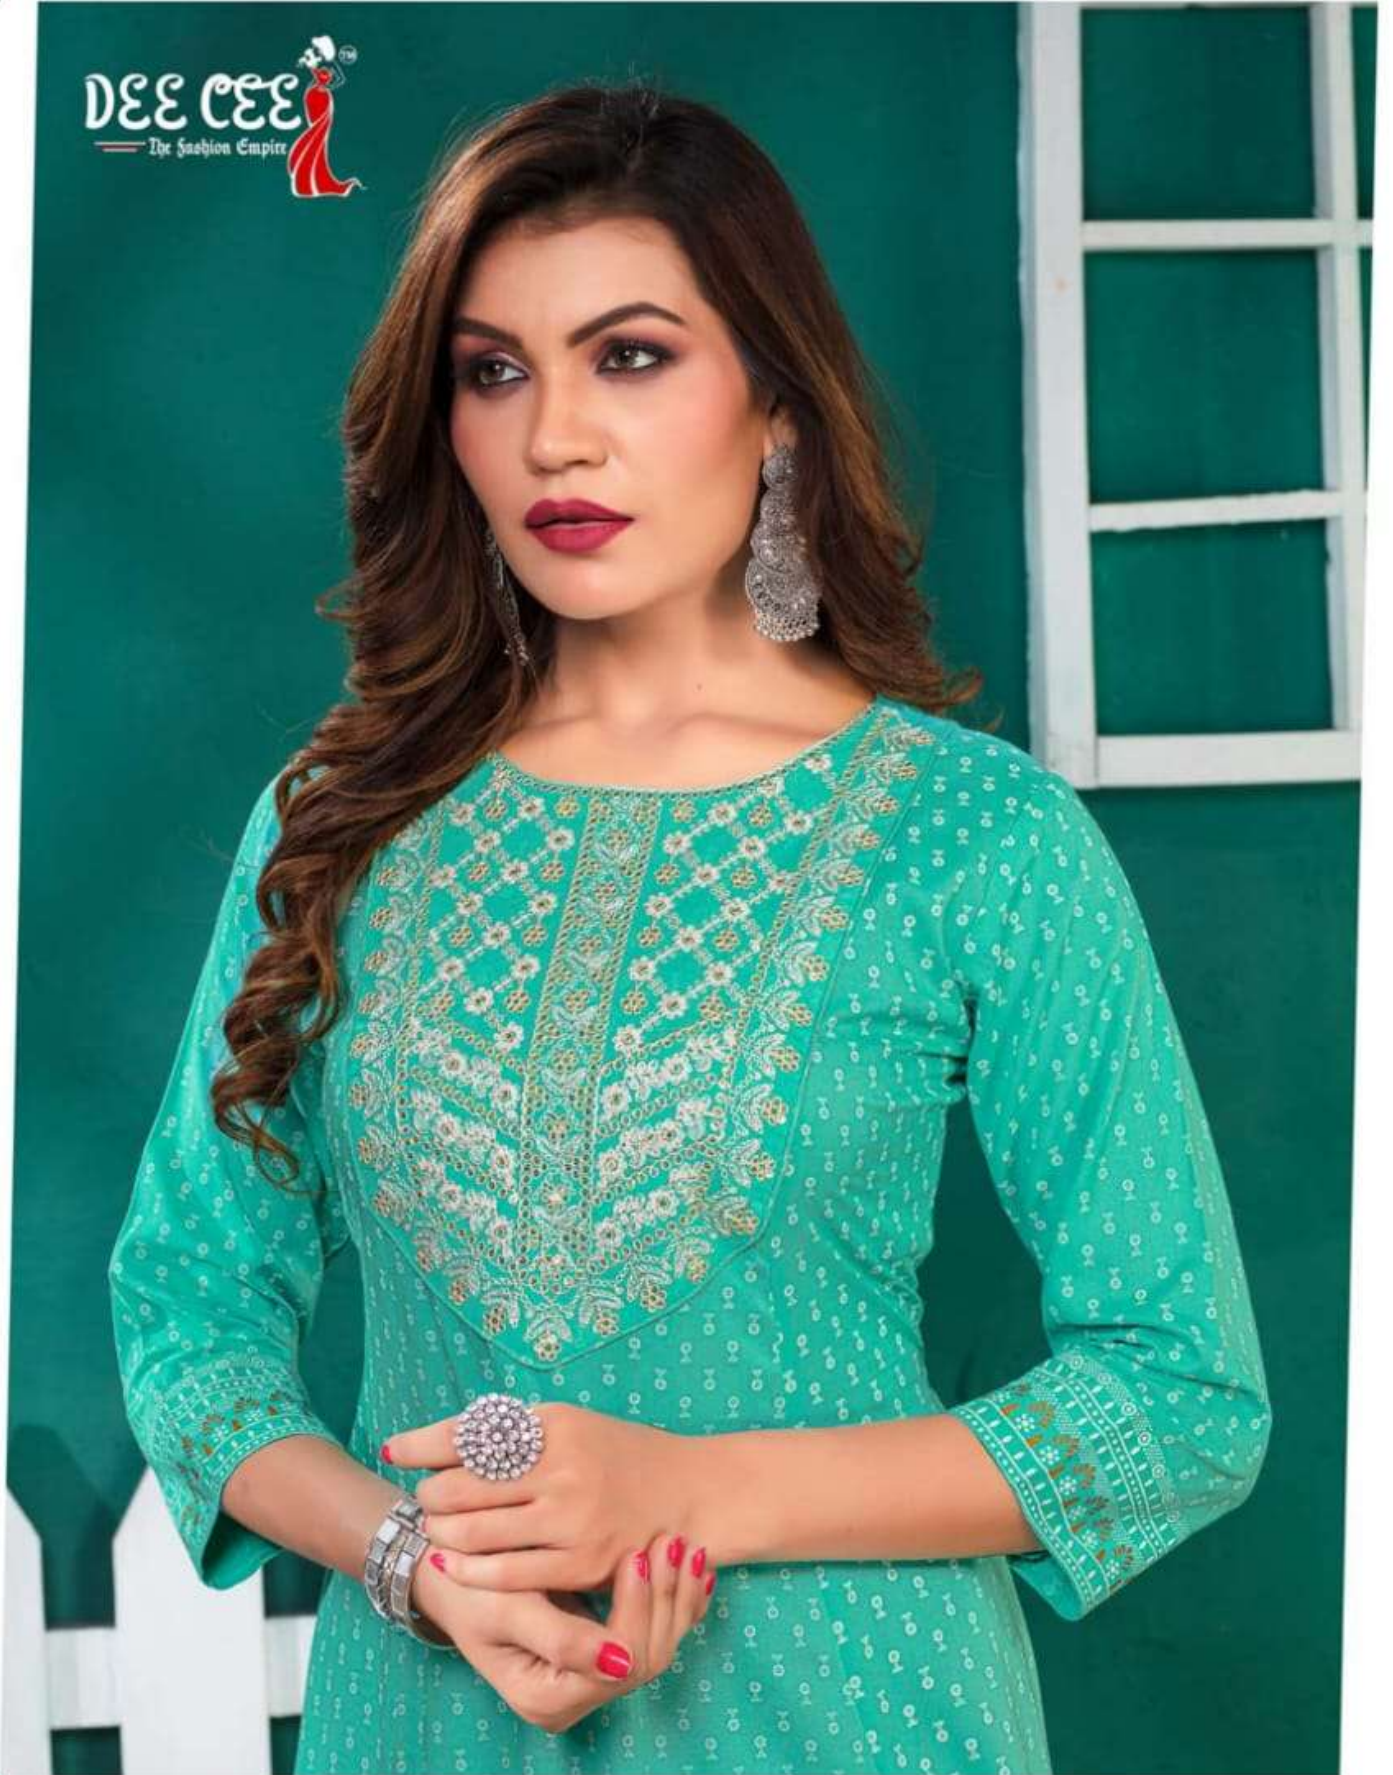

DEE CEE  
The Fashion Empire

PAHAL  
THE FASHION EMPIRE

DEE CEE  
— The Fashion Empire

I DON'T DO FASHION. I AM FASHION

DEE CEE  
— The Fashion Empire —  
PAHAL

DEE CEE  
The Fashion Empire  
PAHAL

*DIFFERENT IS  
BEAUTIFUL*

DEE CEE  
— The Fashion Empire —  
PAHAL

FASHION HAS TO  
REFLECT WHO YOU  
ARE

DEE CEE  
— The Fashion Empire —  
PAHAL

DEE CEE  
— The Fashion Empire

FASHION IS NOTHING BUT CHOICE

DEE CEE  
— The Fashion Empire —  
PAHAL

# PAHAL

THE FASHION EMPIRE

LENGTH - 46

FABRIC - RAYON SCREEN PRINT

PETTRAN - STICHING WITH WORK

SIZE - M L XL XXL 3XL 4XL

DEE CEE  
The Fashion Empire

PAHAL  
THE FASHION EMPIRE