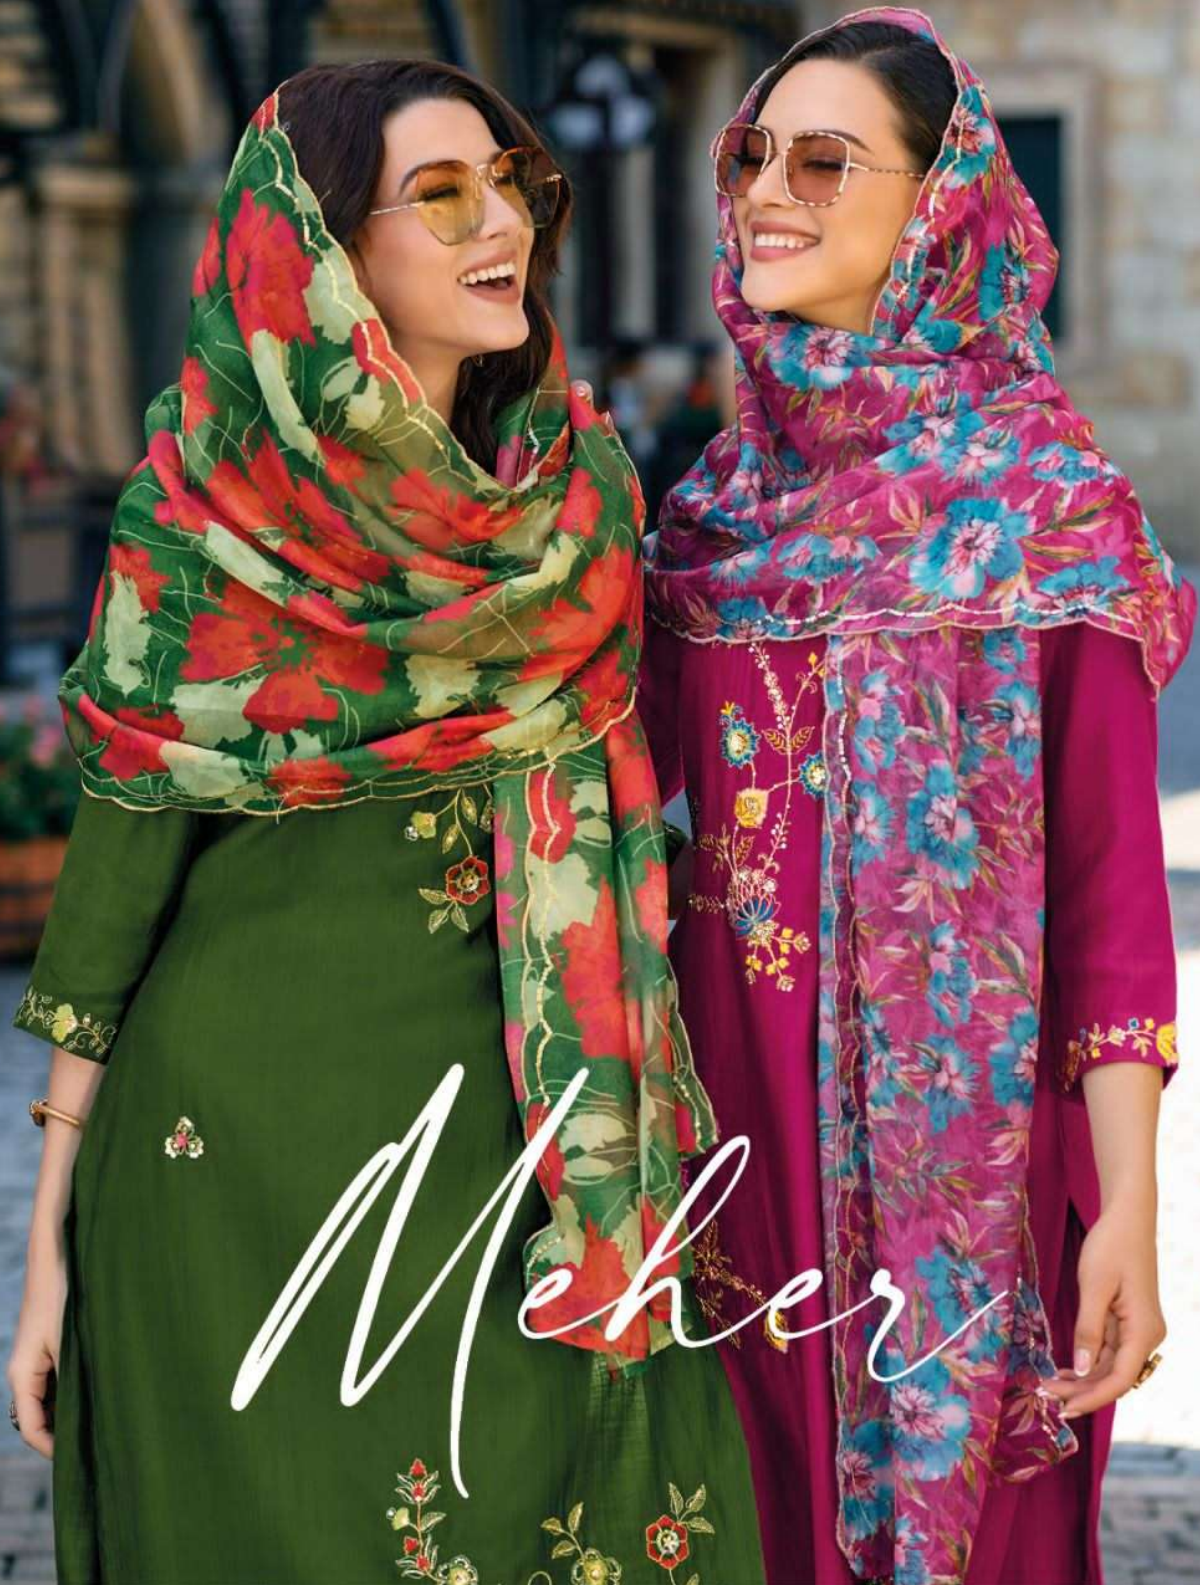

ELEVATE YOUR STYLE
ELEVATE YOUR LIFE

LADY LEELA
Fashion

Meher

ELEVATE YOUR STYLE
ELEVATE YOUR LIFE

**LADY
LEELA**

Never be afraid to show your real self through style

1011

ELEVATE YOUR STYLE
ELEVATE YOUR LIFE

SIZES

M L XL XXL 3XL

NOTE

POCKET INSIDE EVERY PANT
STICKER PHOTO INSIDE EVERY CATALOGUE

ELEVATE YOUR STYLE
ELEVATE YOUR LIFE

LADY LEELA
Fashion

Meher