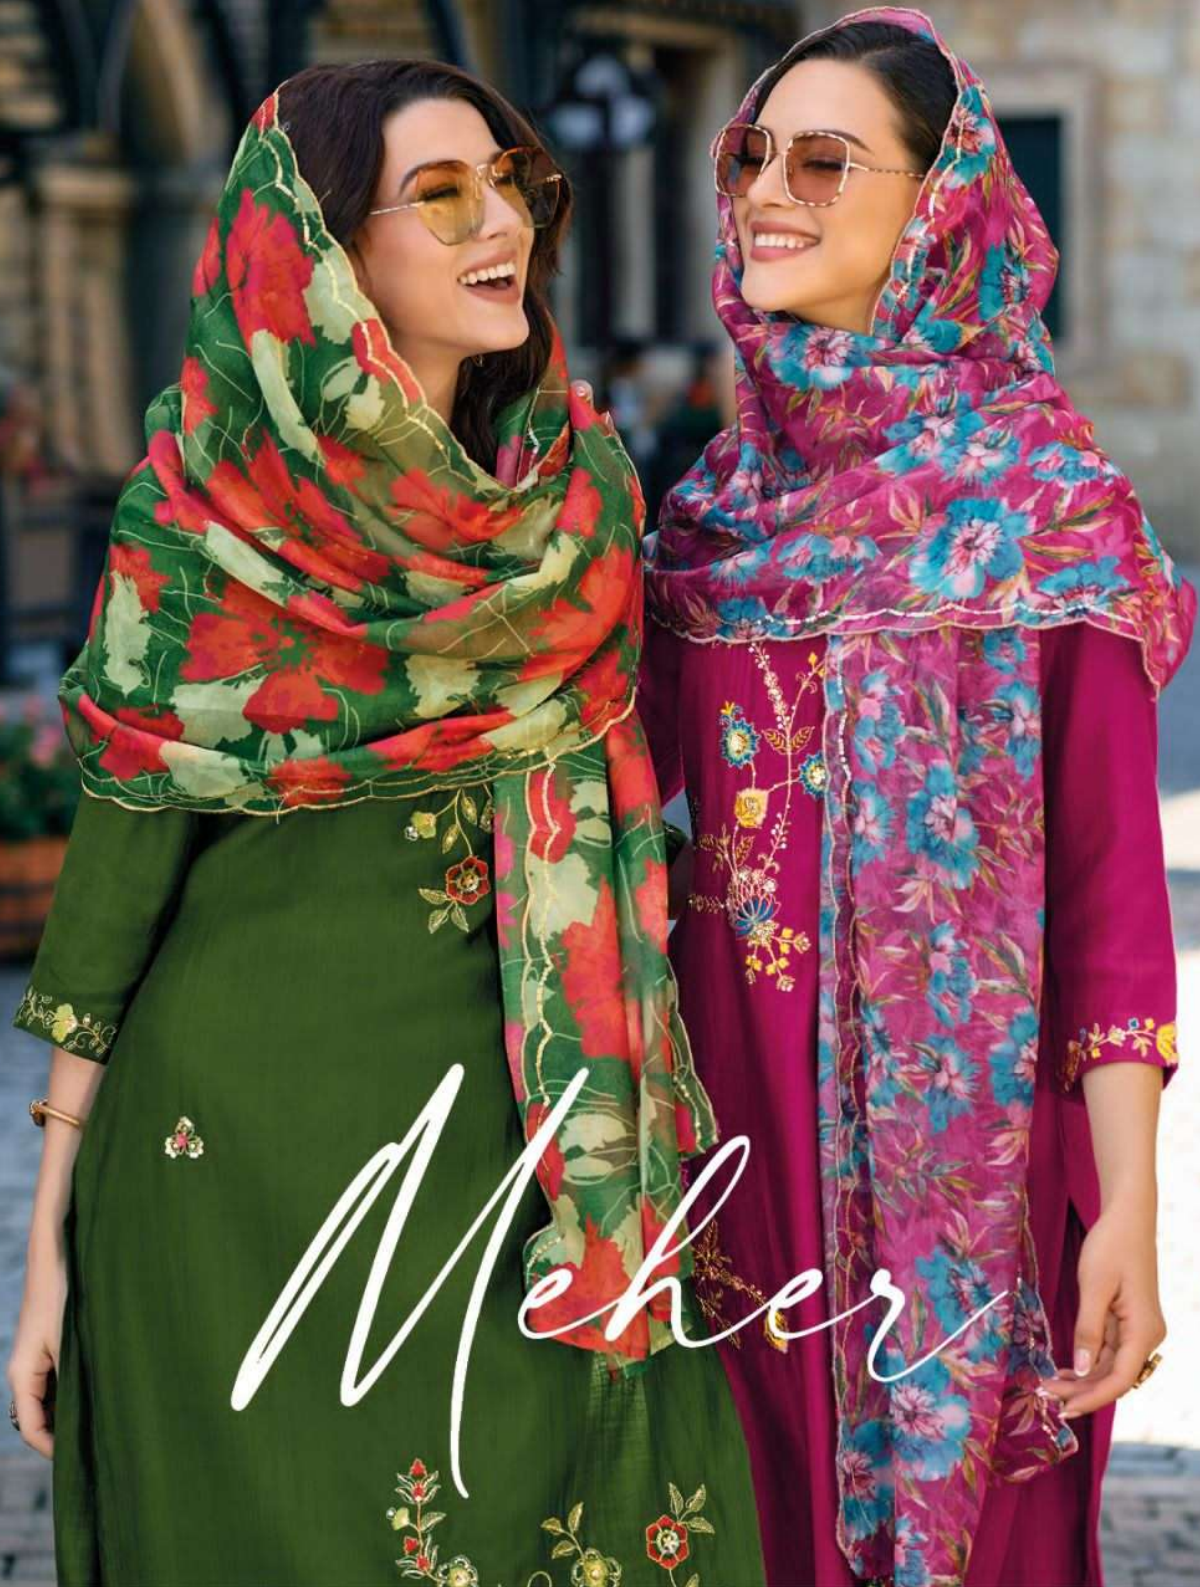

ELEVATE YOUR STYLE
ELEVATE YOUR LIFE

LADY LEELA
Fashion

Meher