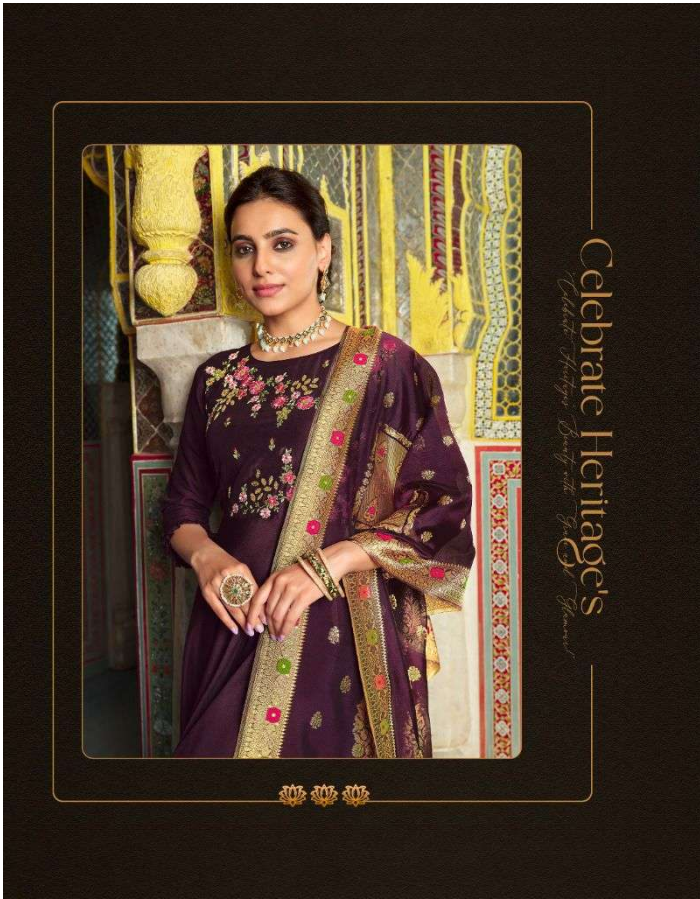

Follow us

SAHE WATER

LILY&LALI
GULS PRIDE
A PRODUCT OF SIONA GROUP

MOHINI VOGUE

Heritage's Legacy Shines
Beauty. Grace. Glamour. All in One!

LILY & LALI
MULTI-COLOR
SILK
frond

LILY & LALI
MULTI-COLOR
SILK
fionda

Beauty Give Glance All in One!

Heritage's Legacy Shines

LILY & LALI
A collection by Sirona

The Glamour

Be bold and beautiful in this flattering designer saree. Embrace the high vintage, exuberant collection of the season, subtly with a smooke, understated elegance that captivates the eye.