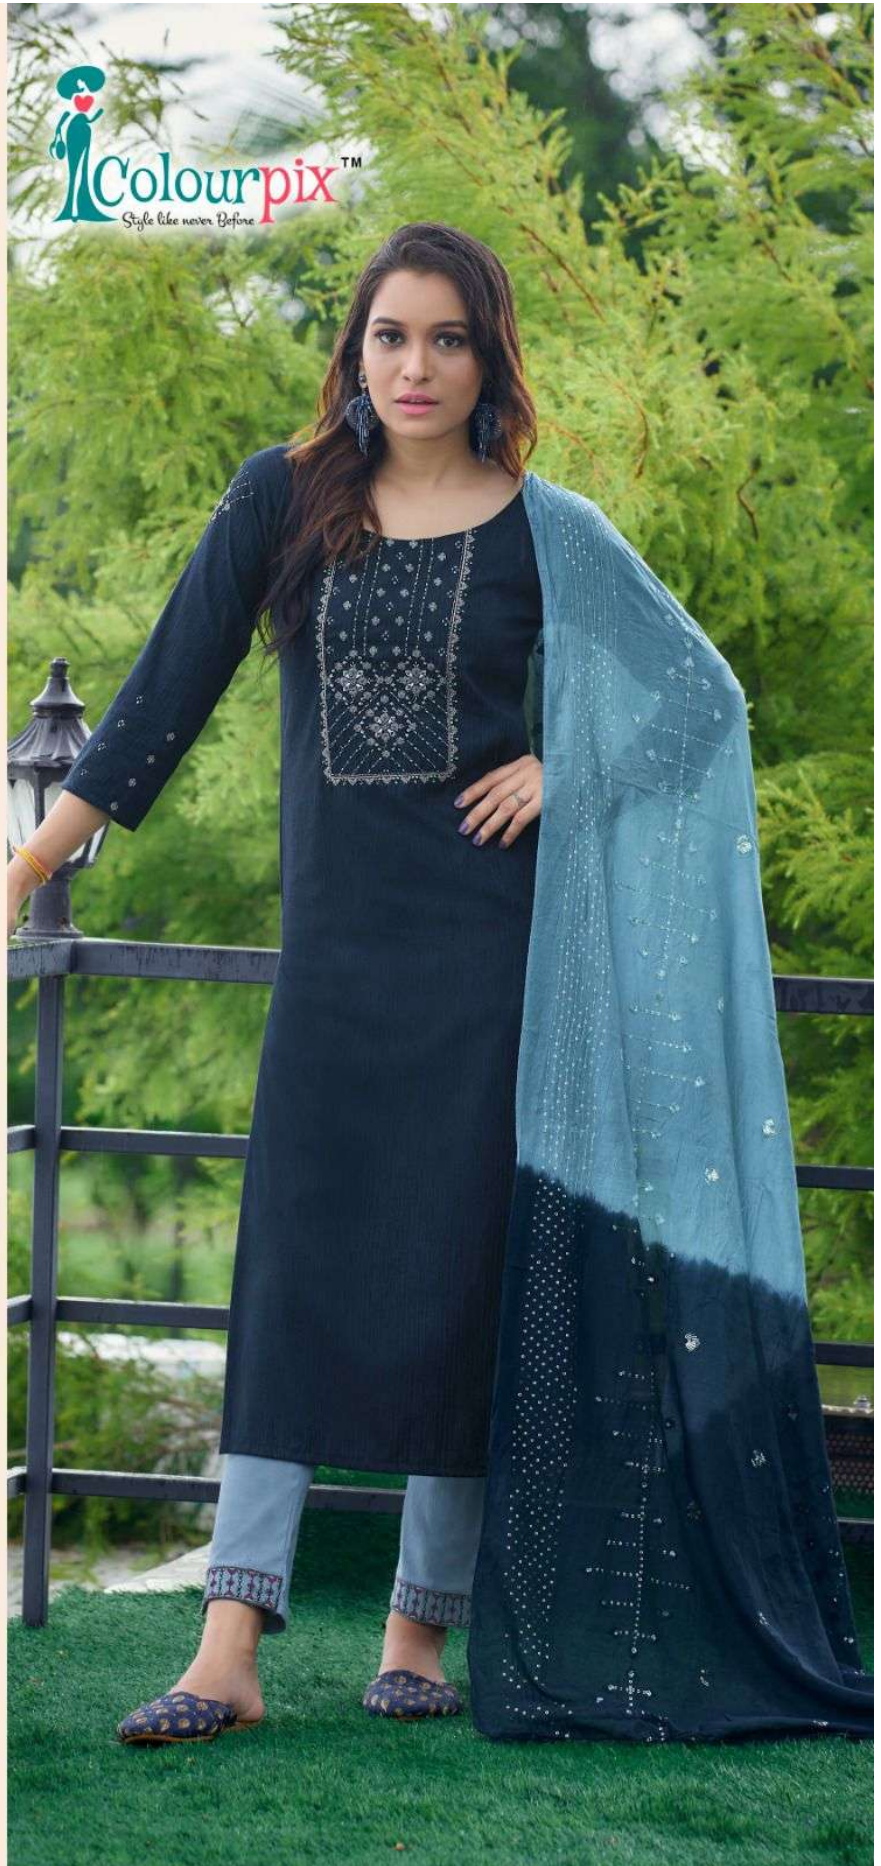

D.No.114

Cotton Mul Inner

READYMADE SET
KURTI+PANT+DUPATTA
• 3 PSC •

D.No.117
Cotton Mul Inner

 **Colourpix™**
Style like never Before

READYMADE SET
KURTI+PANT+DUPATTA
• 3 PSC •

D.No.113

Cotton Mul Inner

READYMADE SET

KURTI+PANT+DUPATTA

• 3 PSC •

D.No.114

Cotton Mul Inner

READYMADE SET
KURTI+PANT+DUPATTA
• 3 PSC •

 **Colourpix**™
Style like never Before

D.No.105