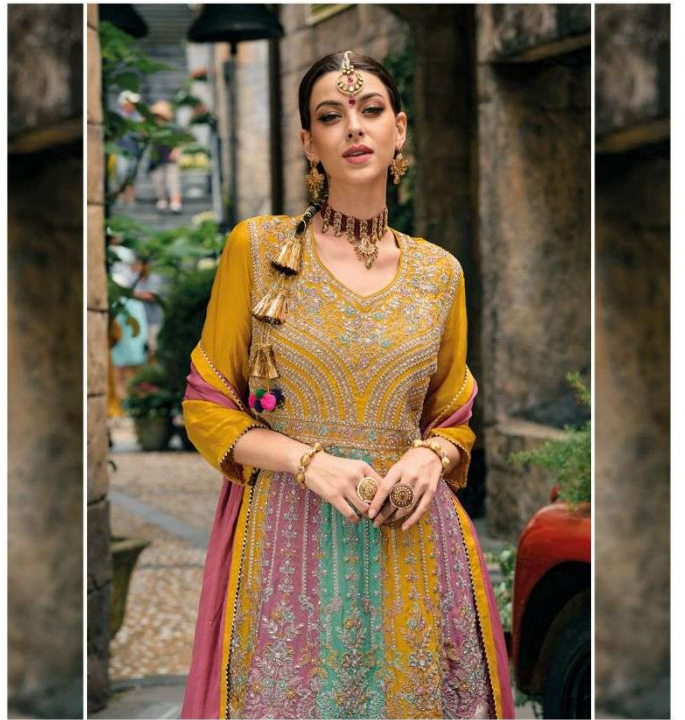

leba® lifestyle

Barbie

CODE: 1608

CODE: 1609

eba lifestyle

EBA || 1608

EBA || 1609

EBA || 1608