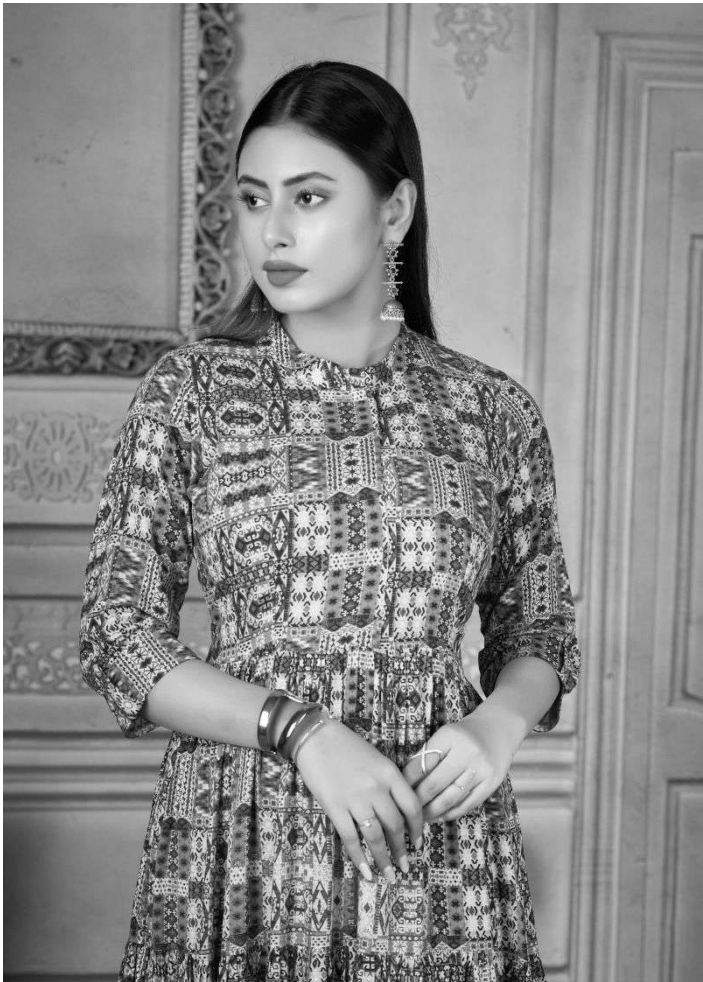

Vouch®  
By NAVIN Fashion  
... Best Designer  
... Beyond Fashion

Miswa

D.no. 1001

  
D.no. 1002

D.no. 1003

D.no.1004

← DEFINING CLASS →

1001

1002

1003

1004

Vouch®  
By NAVIN Fashion  
... Best Designer  
... Beyond Fashion

Miswa

A  
NATURAL  
FORCE

You the most beautiful creation  
of God, don't let it take your  
one glance to bring everyone down  
on their knees.