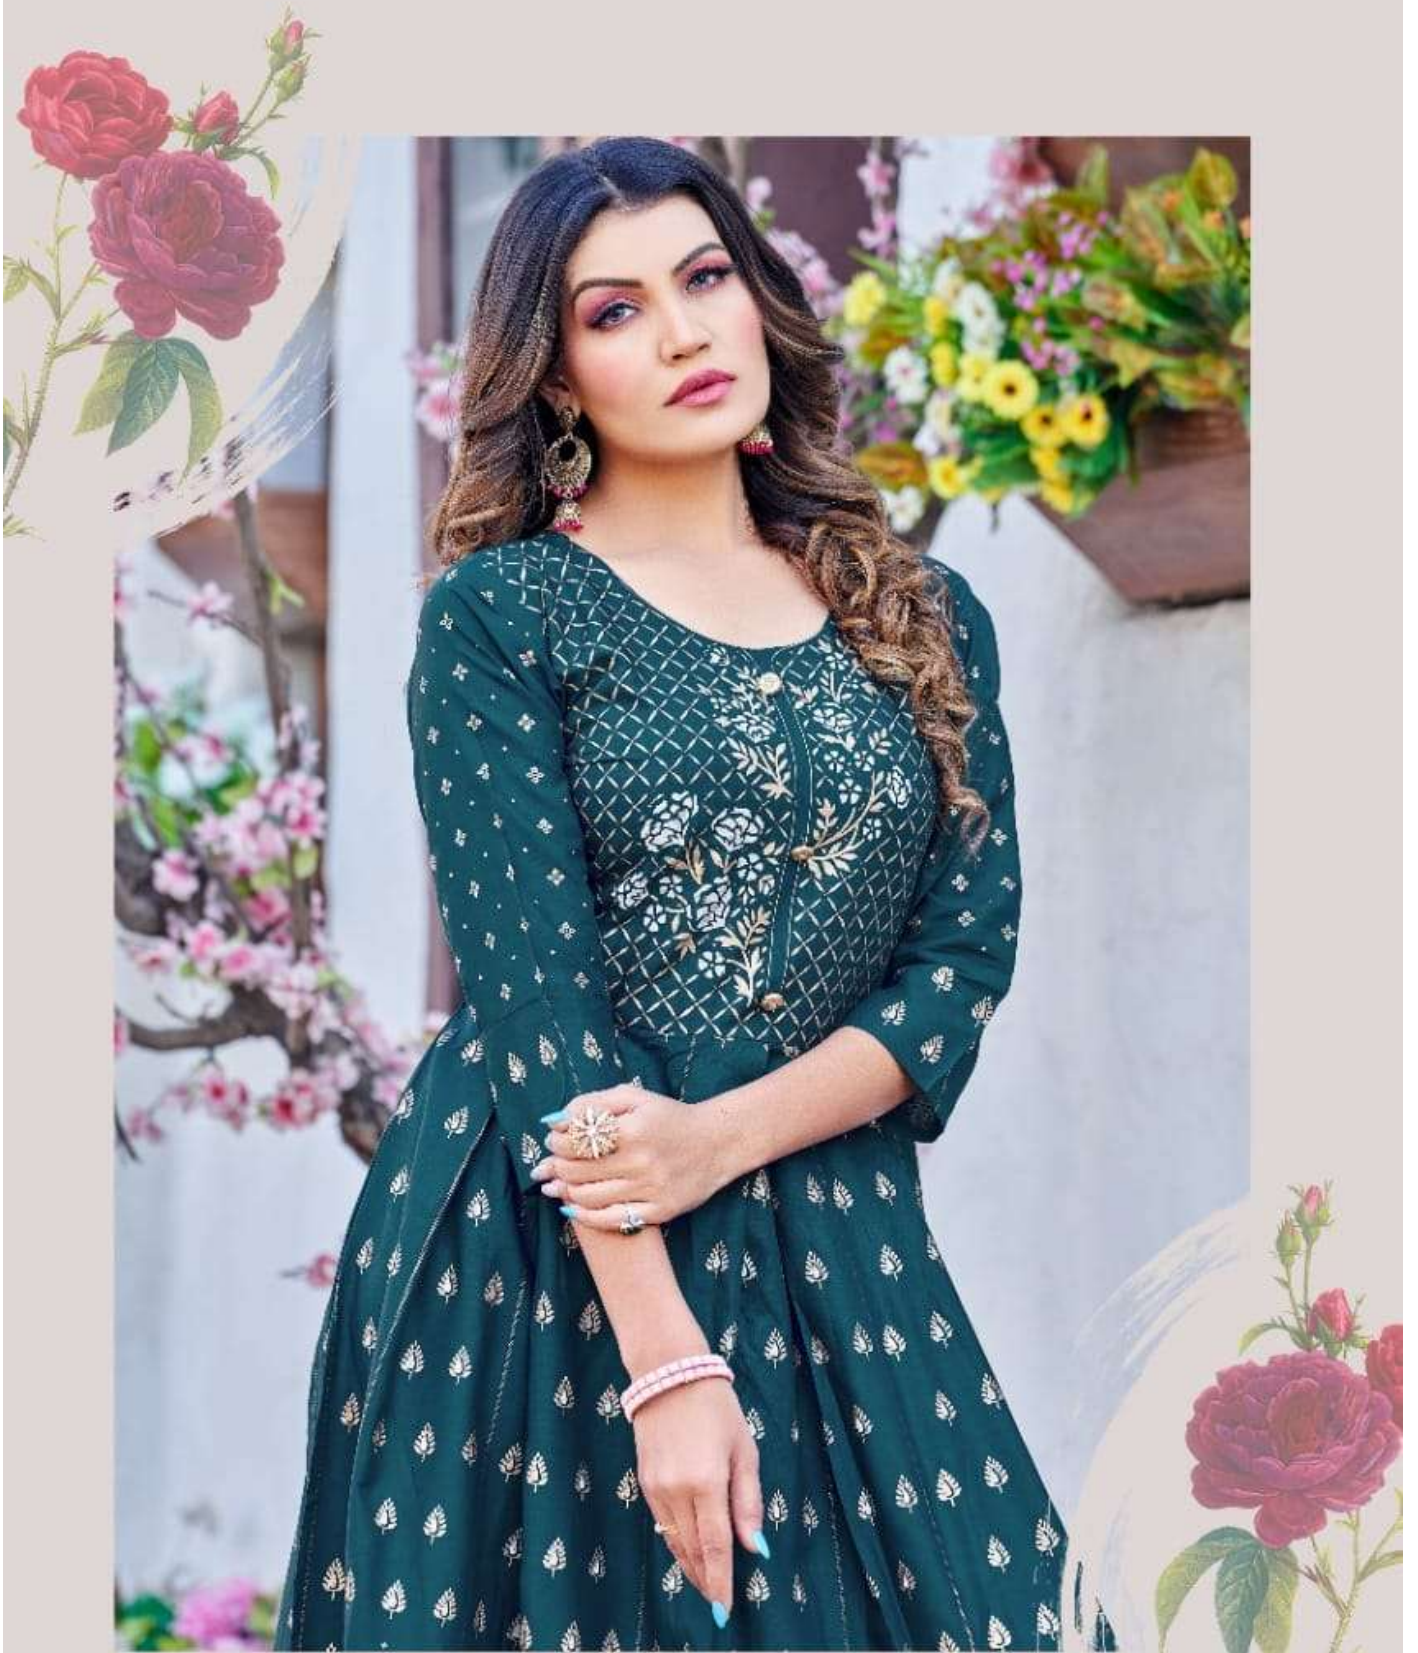

www.h.official.com

Surveen

ETHEREAL

Grace this color kurti with Sea blue embroidered floral for a slender appeal.

1001

H.

Surveen

TRANQUIL

1004
DUSK

Surveen

Fondle the beauty of dusk in your arms in this subtle kurti.....

DISTINCT

This light-dark combination Kurti is distinctive and unique.

Surveen

1005

CELESTIAL