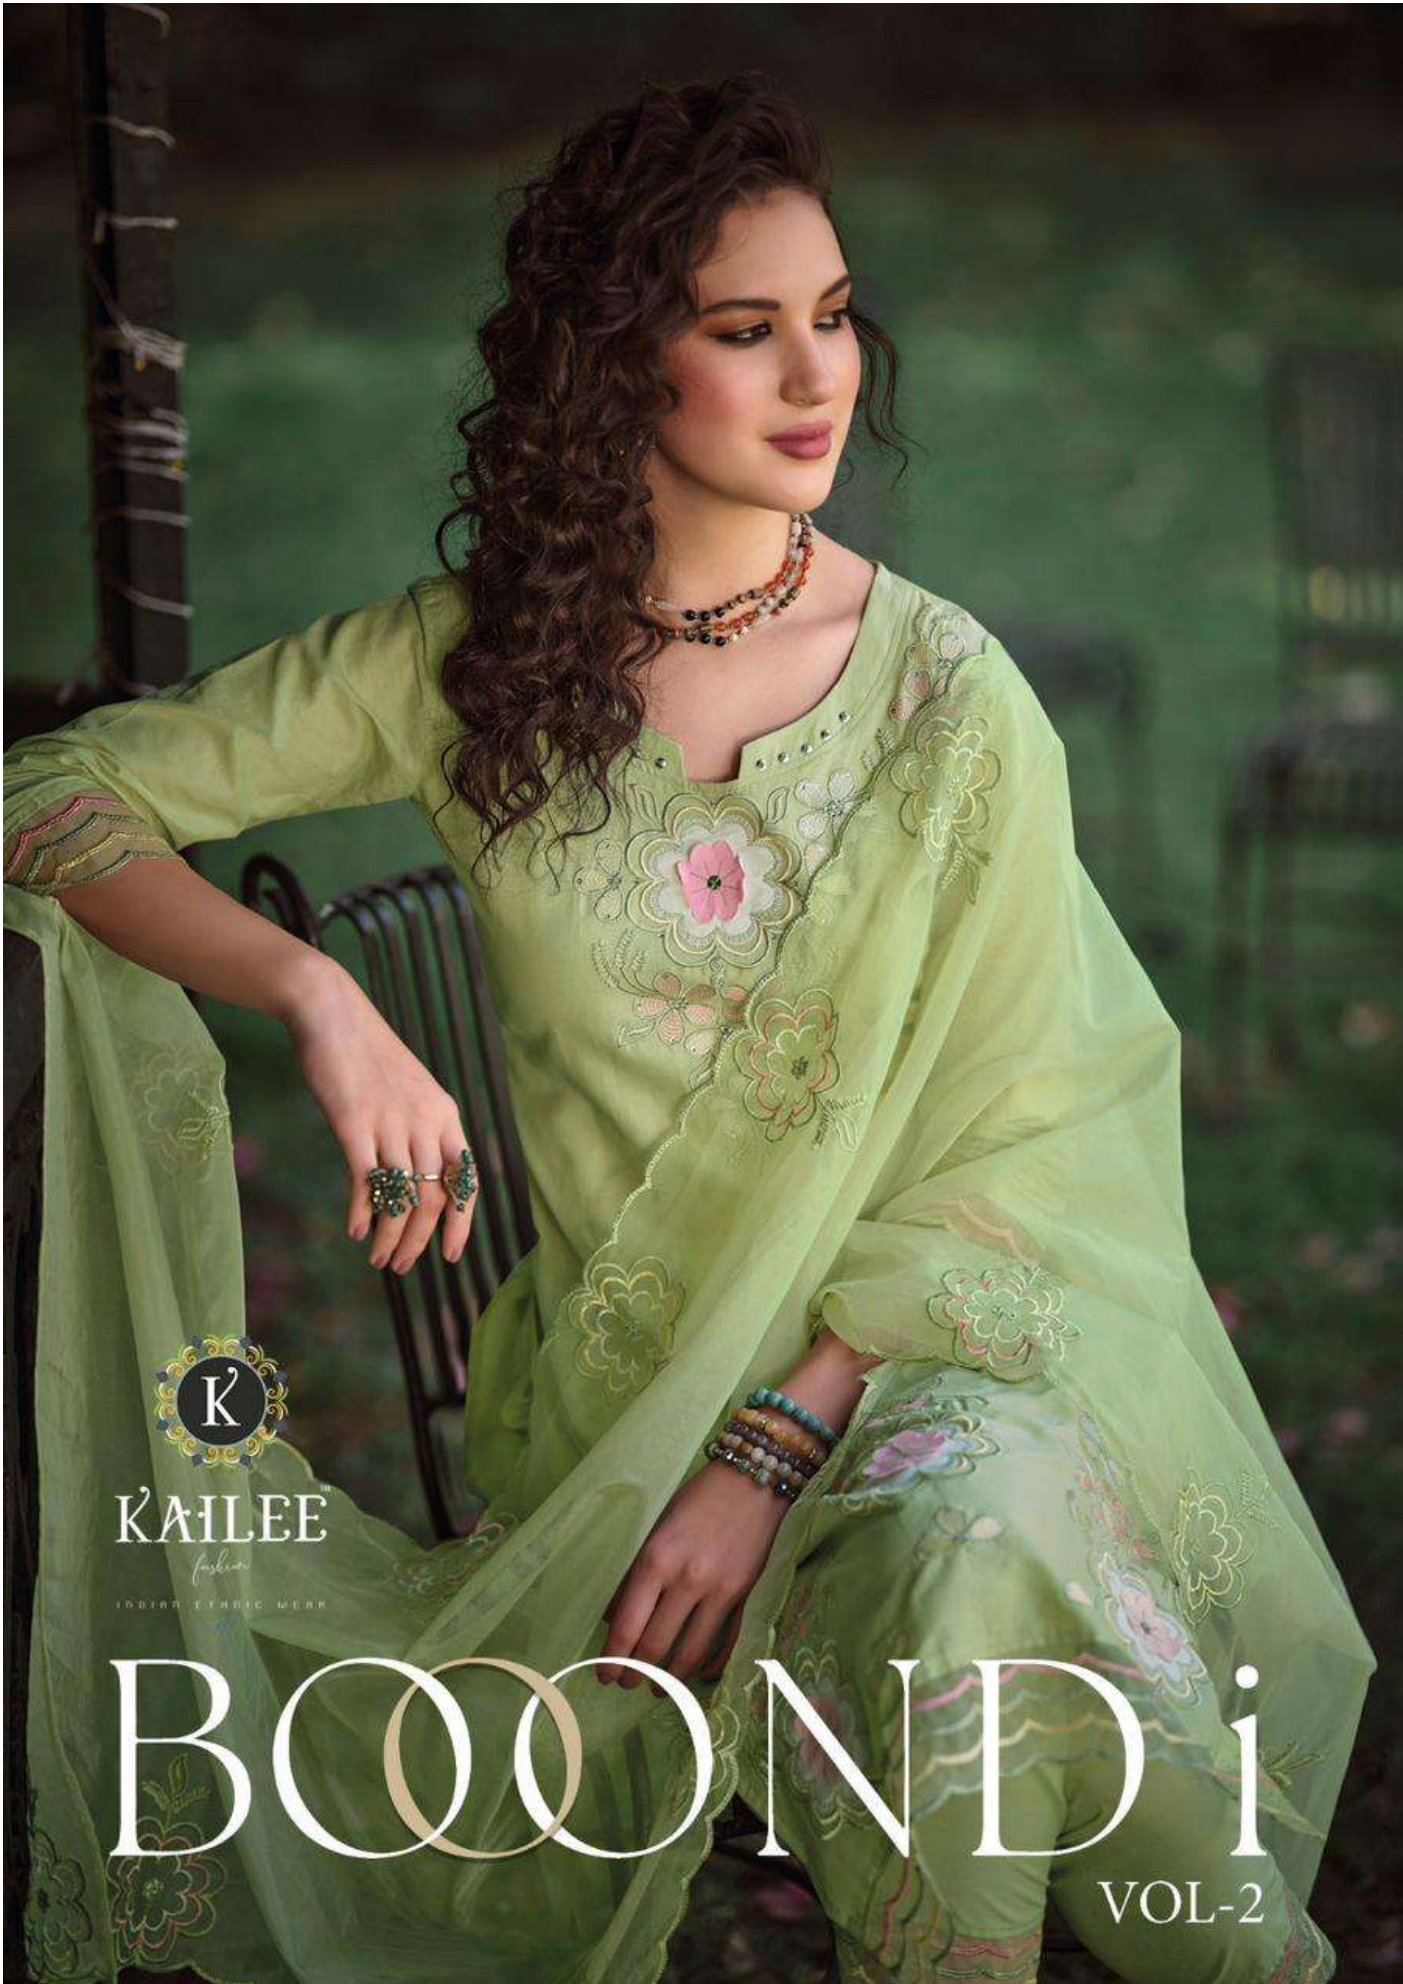

KAILEE

fashion

100% COTTON MERIN

BOONDi

VOL-2