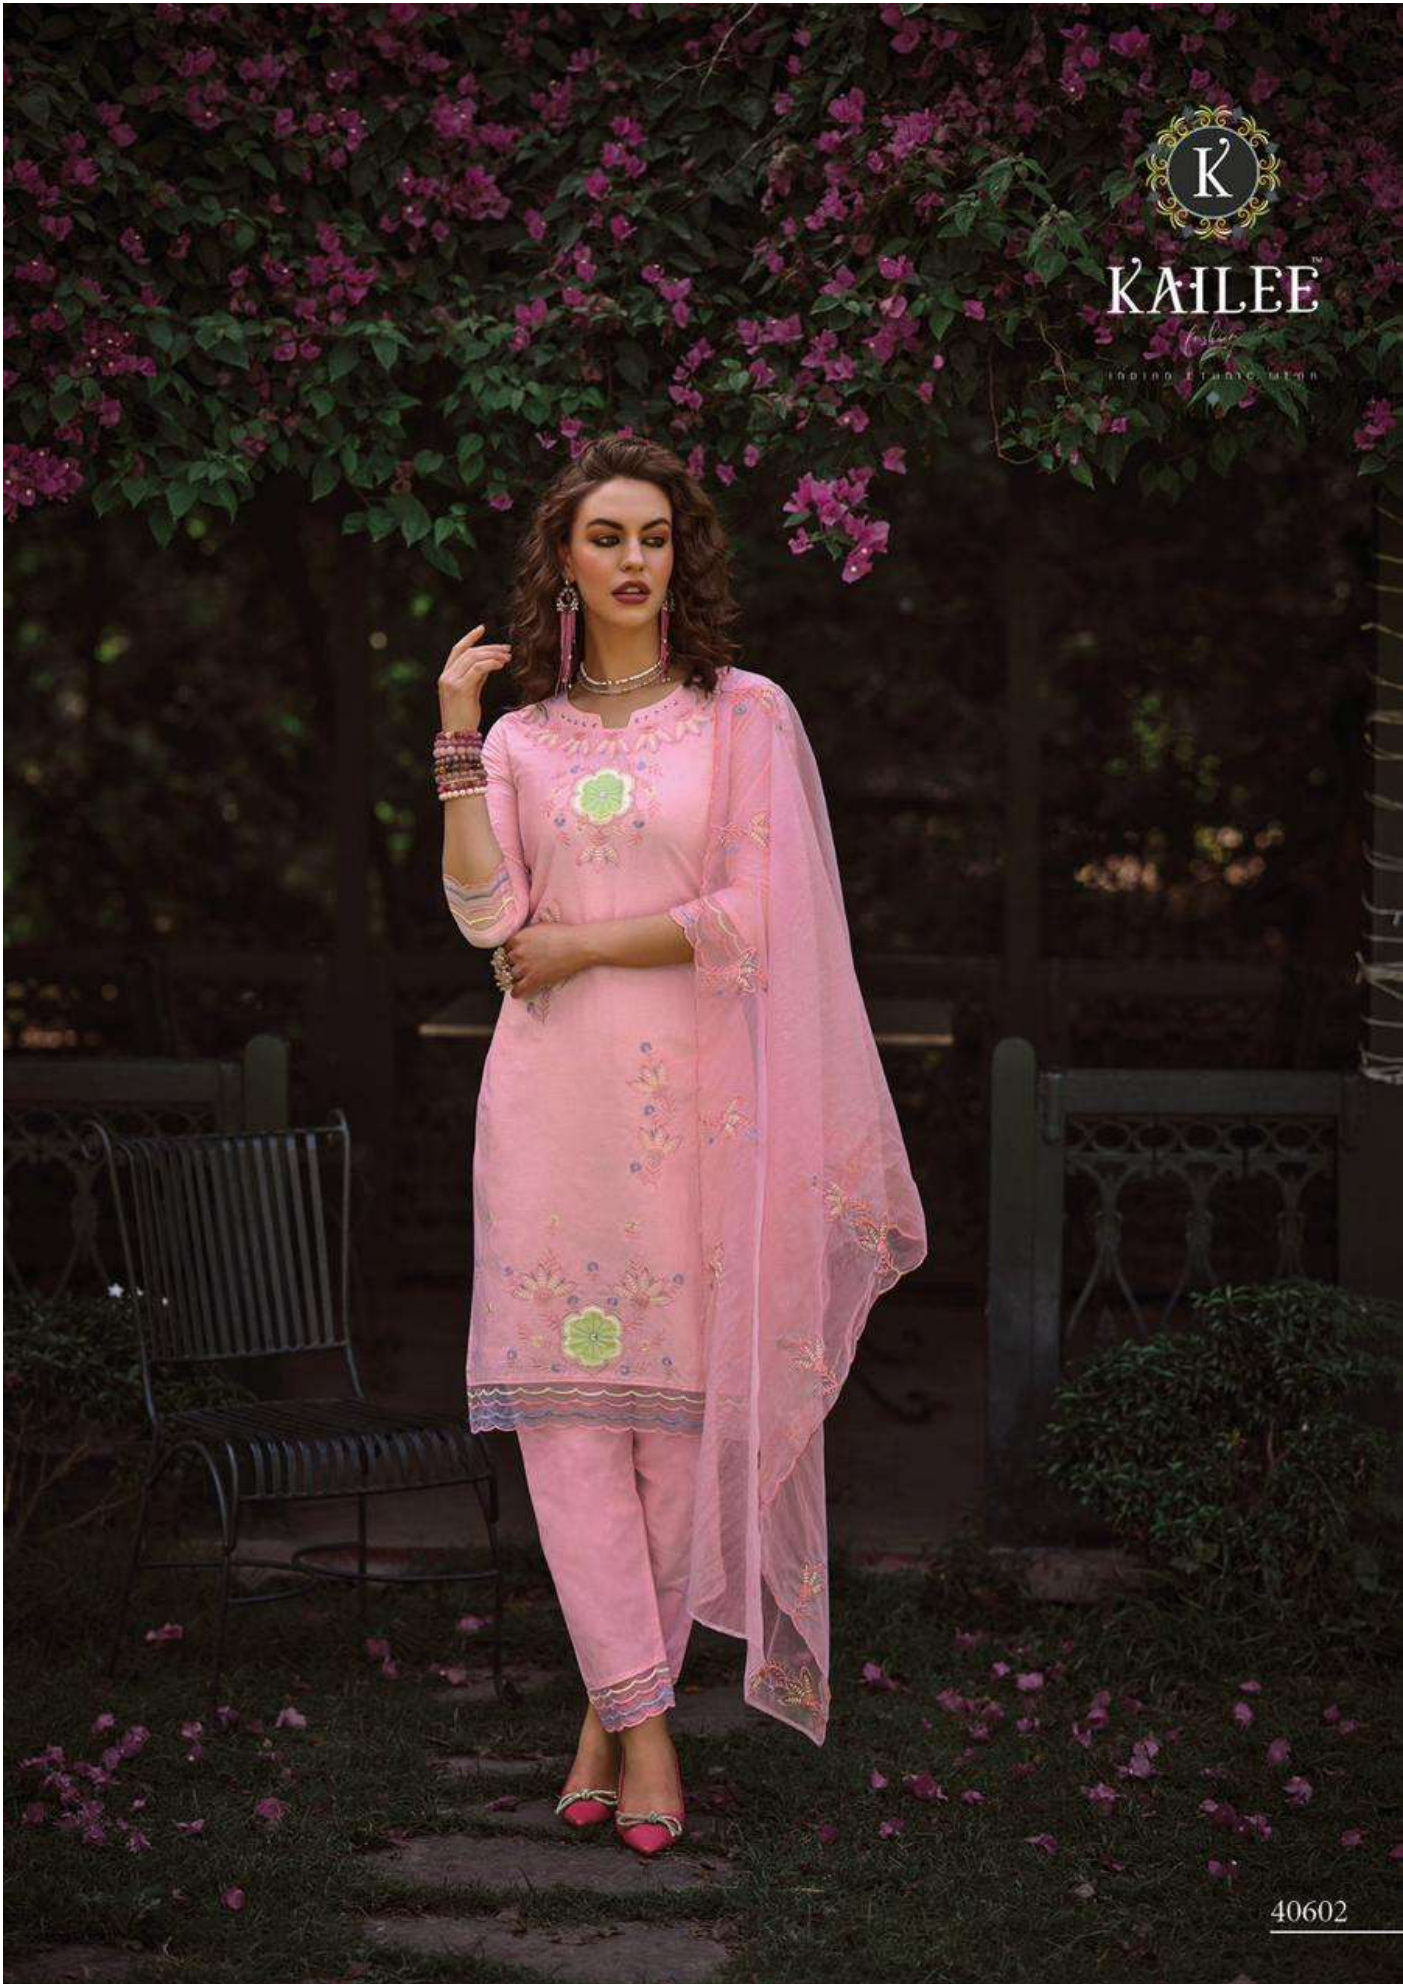

KAILEE

*fashion*

100% COTTON MERIN

# BOONDi

VOL-2

KAILEE™

*fashion*

MODERN ETHNIC WEAR

40601

KAILEE™

*festive*  
INDIAN ETIQUETTE