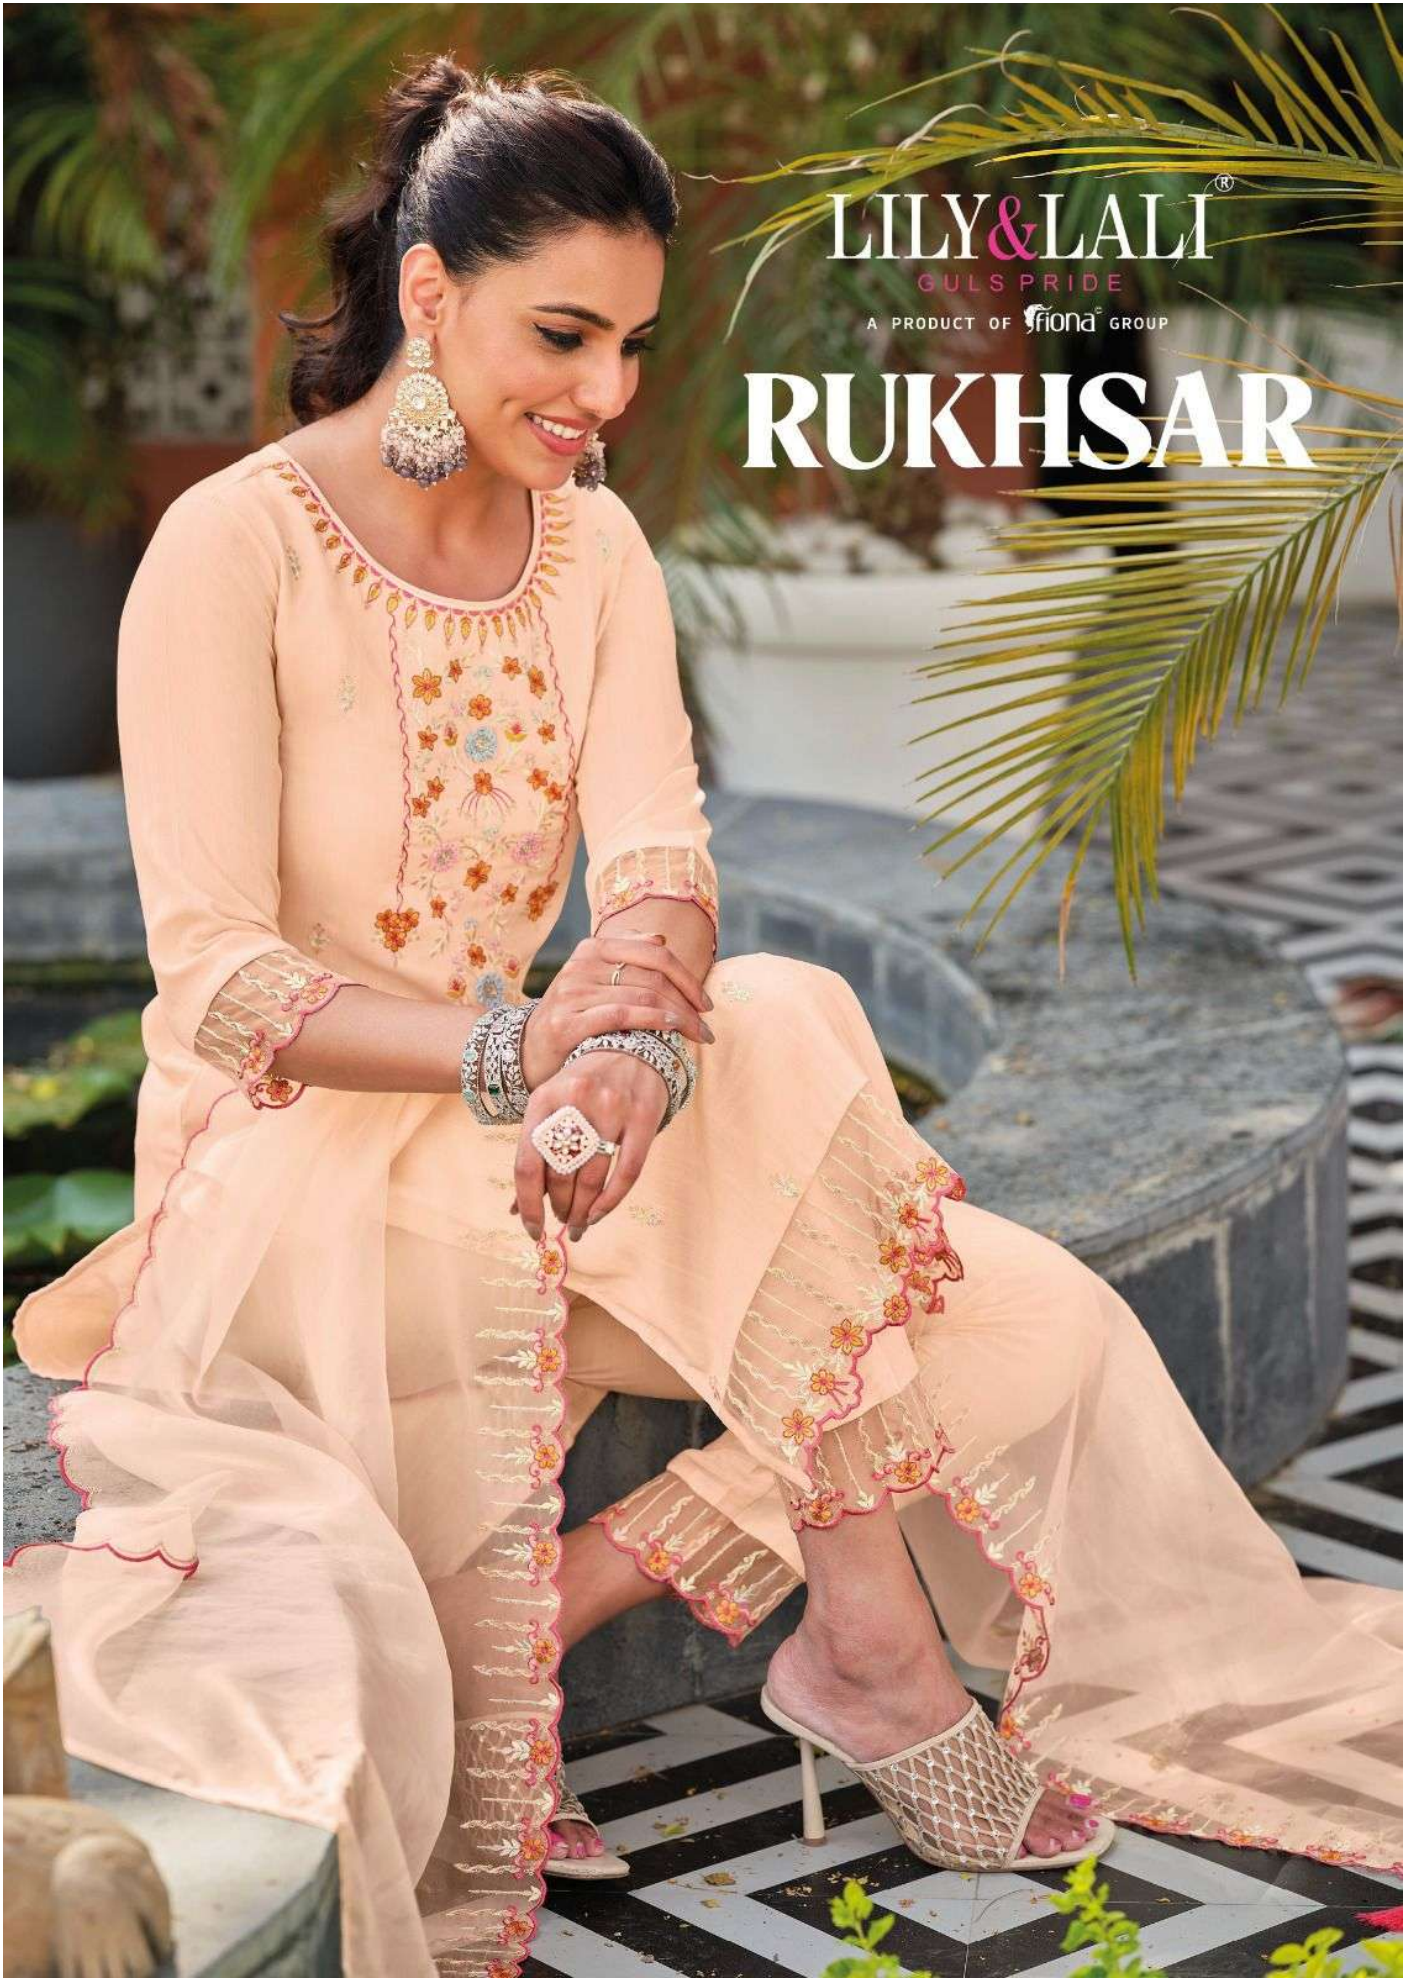

LILY & LALI[®]

GULS PRIDE

A PRODUCT OF fiona[®] GROUP

RUKHSAR

LILY & LALI[®]
GULSHRIDE
A PRODUCT OF FIONA GROUP

Dress like life is a party

11901

LILY & LALI[®]
GULS PRIDE
A PRODUCT OF *fiona* GROUP