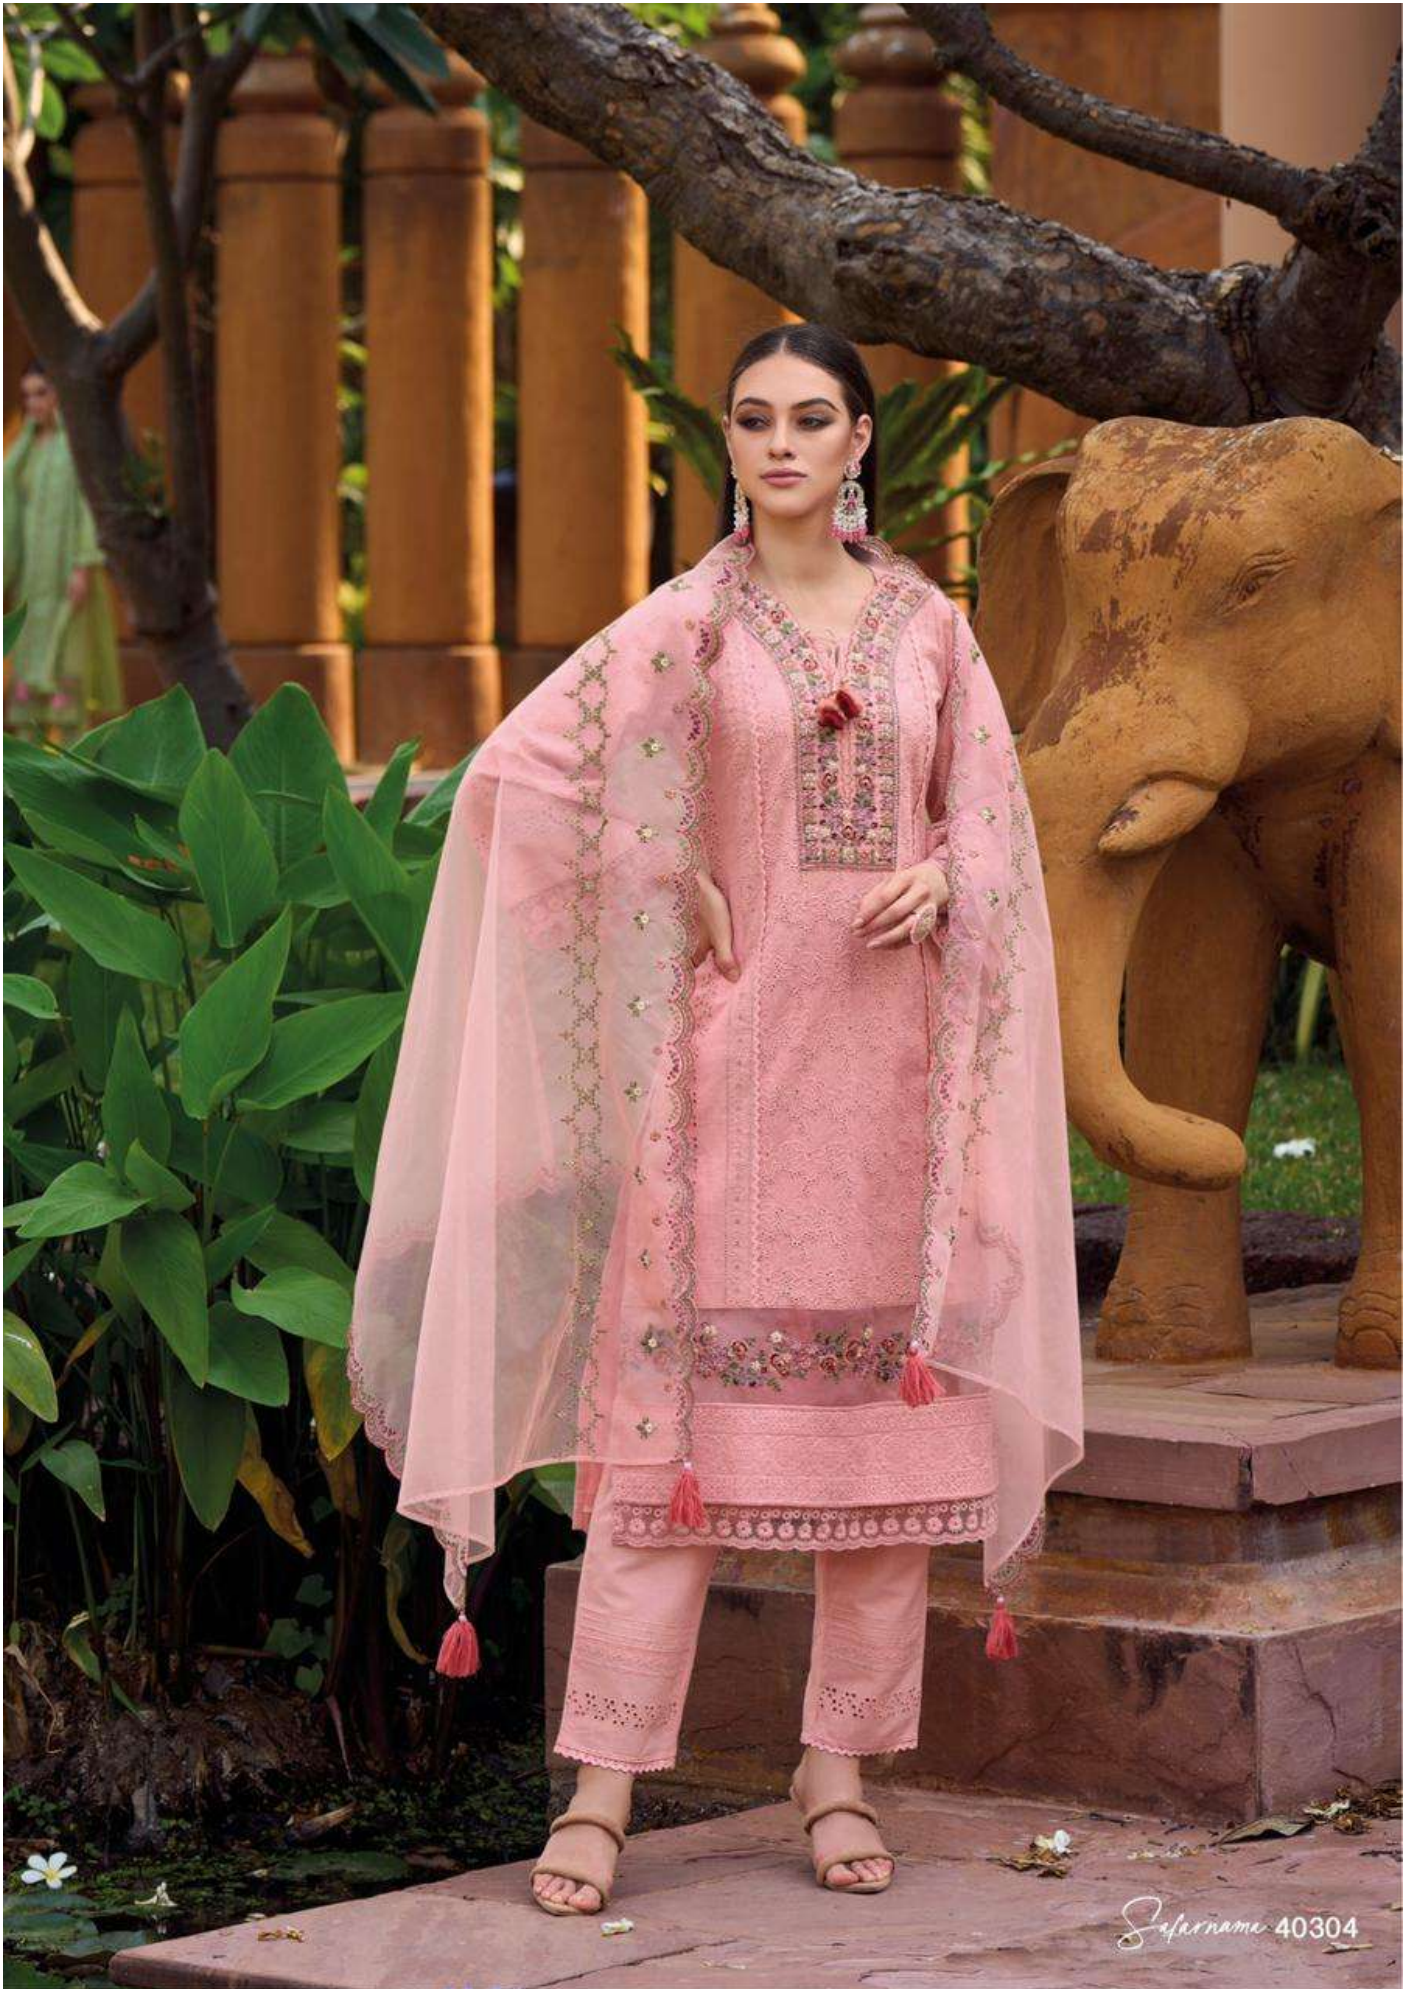

# Safarnama

KAILEE™

fashion

INDIAN FABRIC WEAR

KAILEE

*fashion*

ETHNIC EMBROID MERA

*Safarname* 40302

KAILEE

*fashion*

INDIAN ETHNIC WEAR

Safarname 40304

*Safarnama 40301*

*Safarnama 40302*

*Safarnama 40303*

*Safarnama 40304*

# Safarnama

KAILEE™

fashion

INDIAN FABRIC WEAR