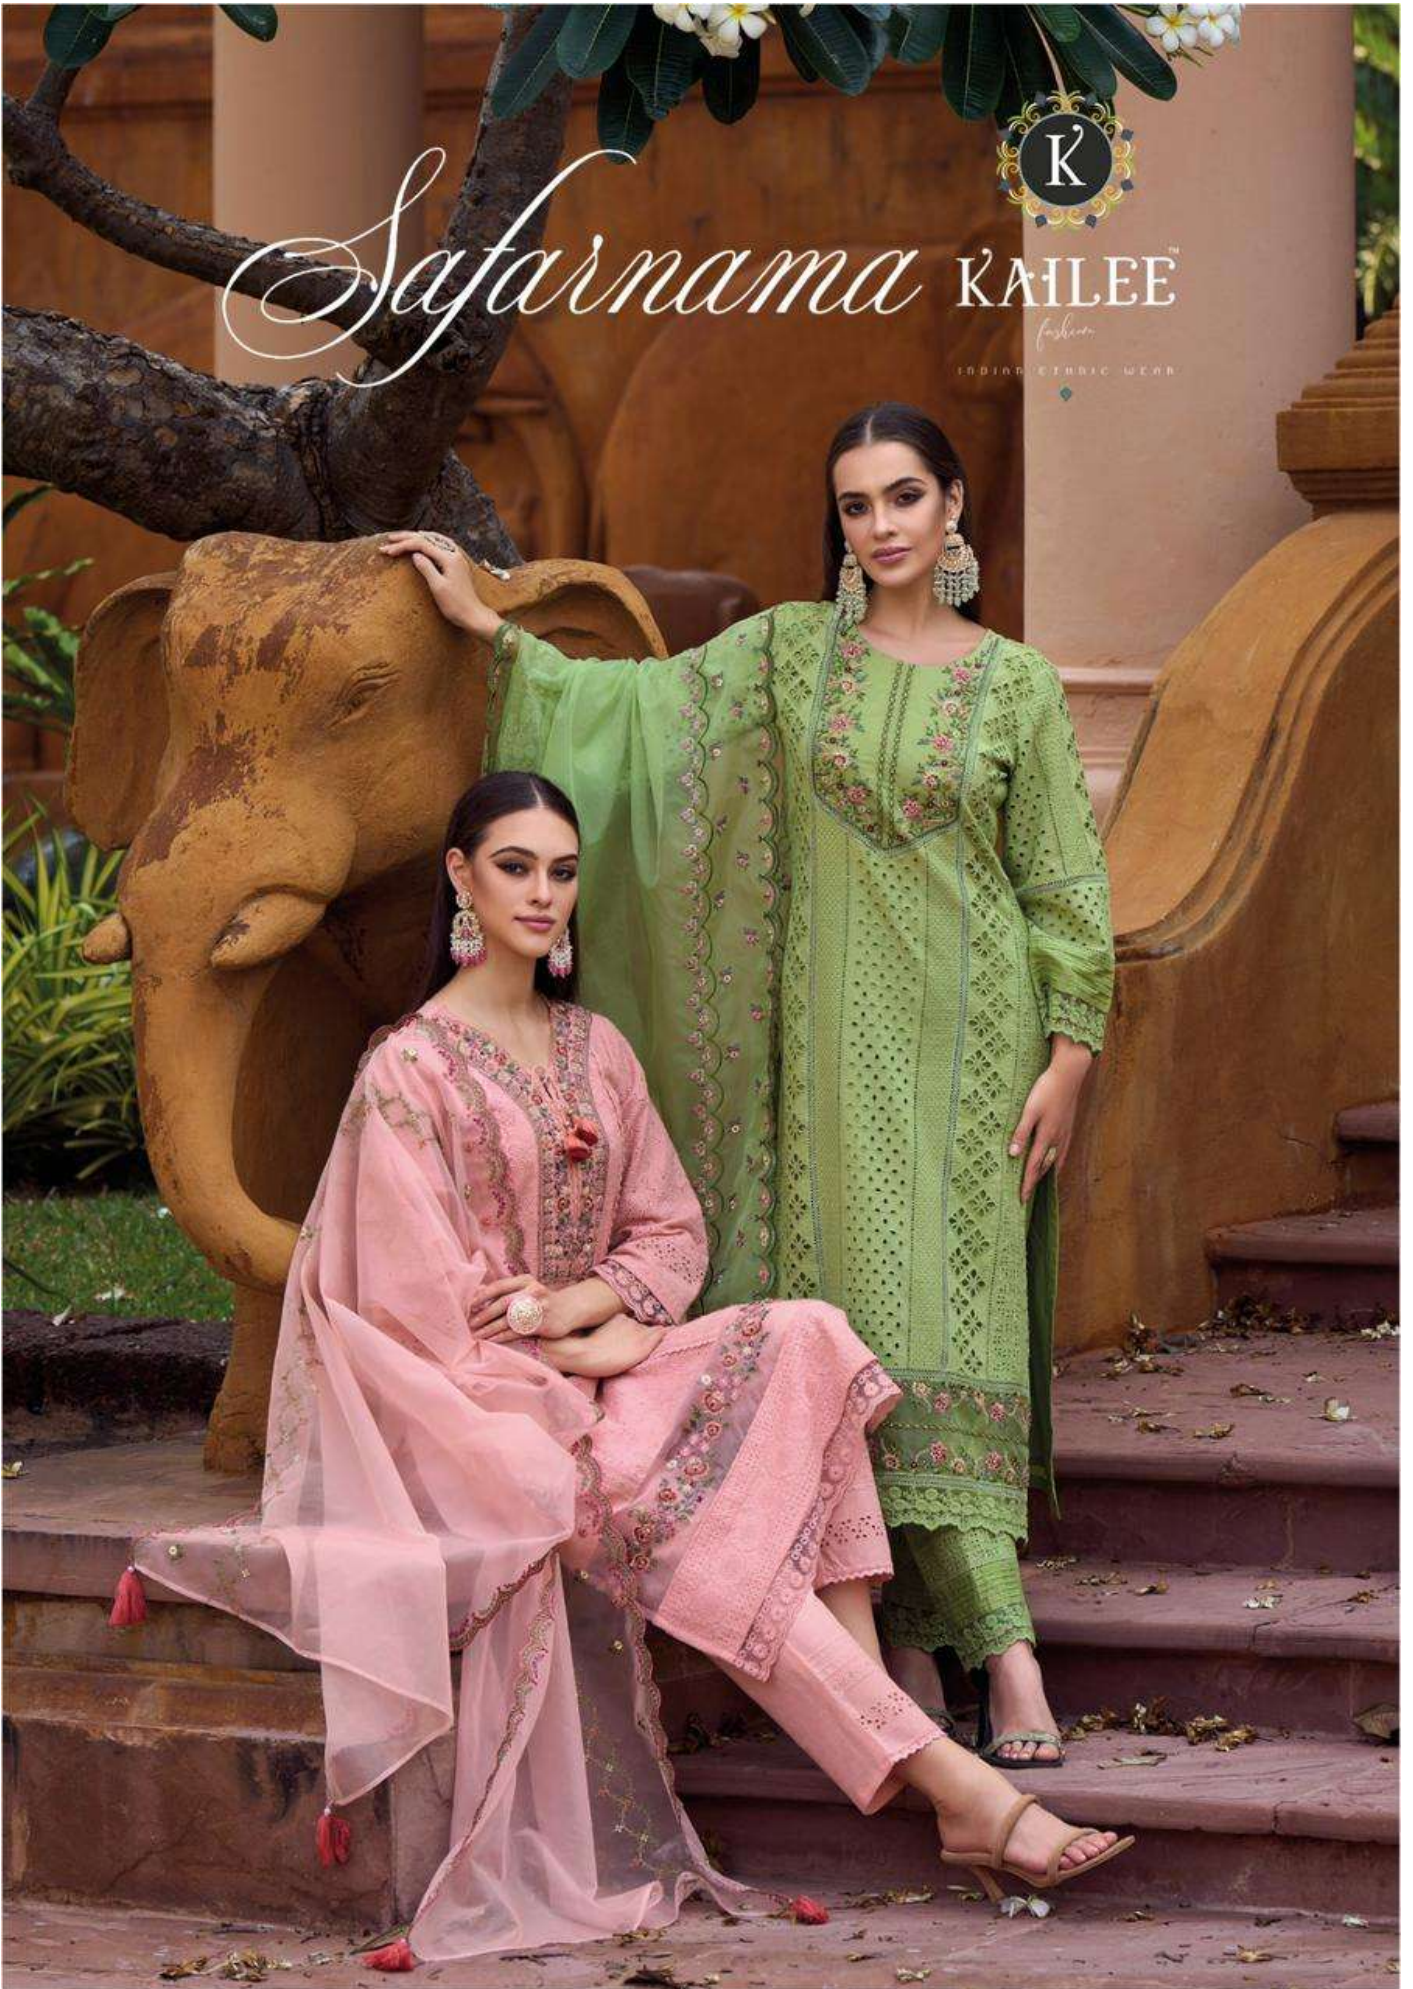

# Safarnama

KAILEE™

fashion

INDIAN FABRIC WEAR

KAILEE

*fashion*

ETHNIC EMBROID MERA

*Safarname* 40302

KAILEE

*fashion*

INDIAN ETHNIC WEAR

Safarname 40304

*Safarnama 40301*

*Safarnama 40302*

*Safarnama 40303*

*Safarnama 40304*

# Safarnama

KAILEE™

fashion

INDIAN FABRIC WEAR