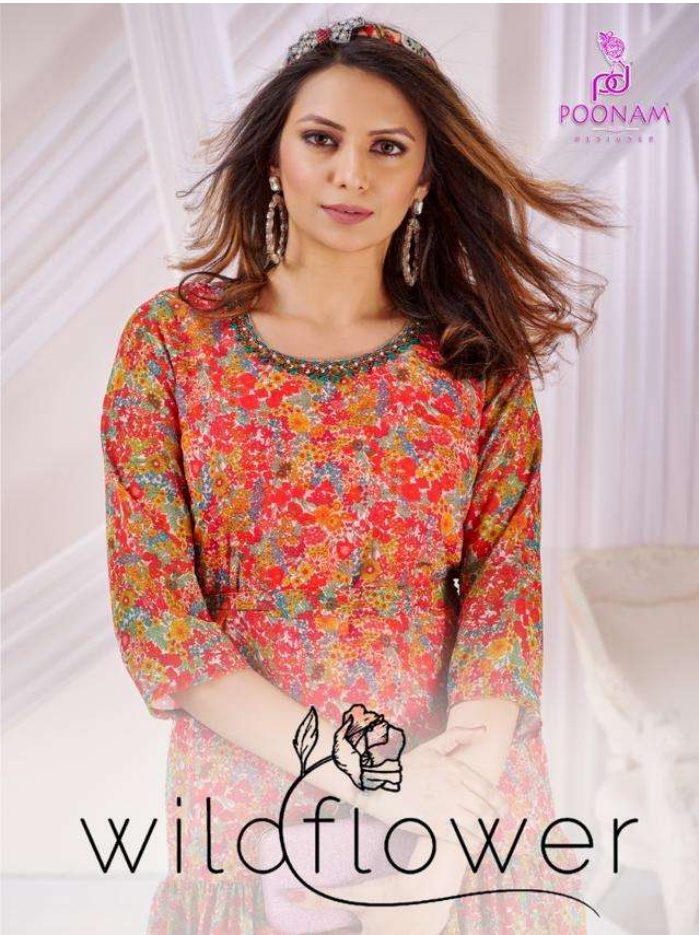

POONAM
DESIGNER

wildflower