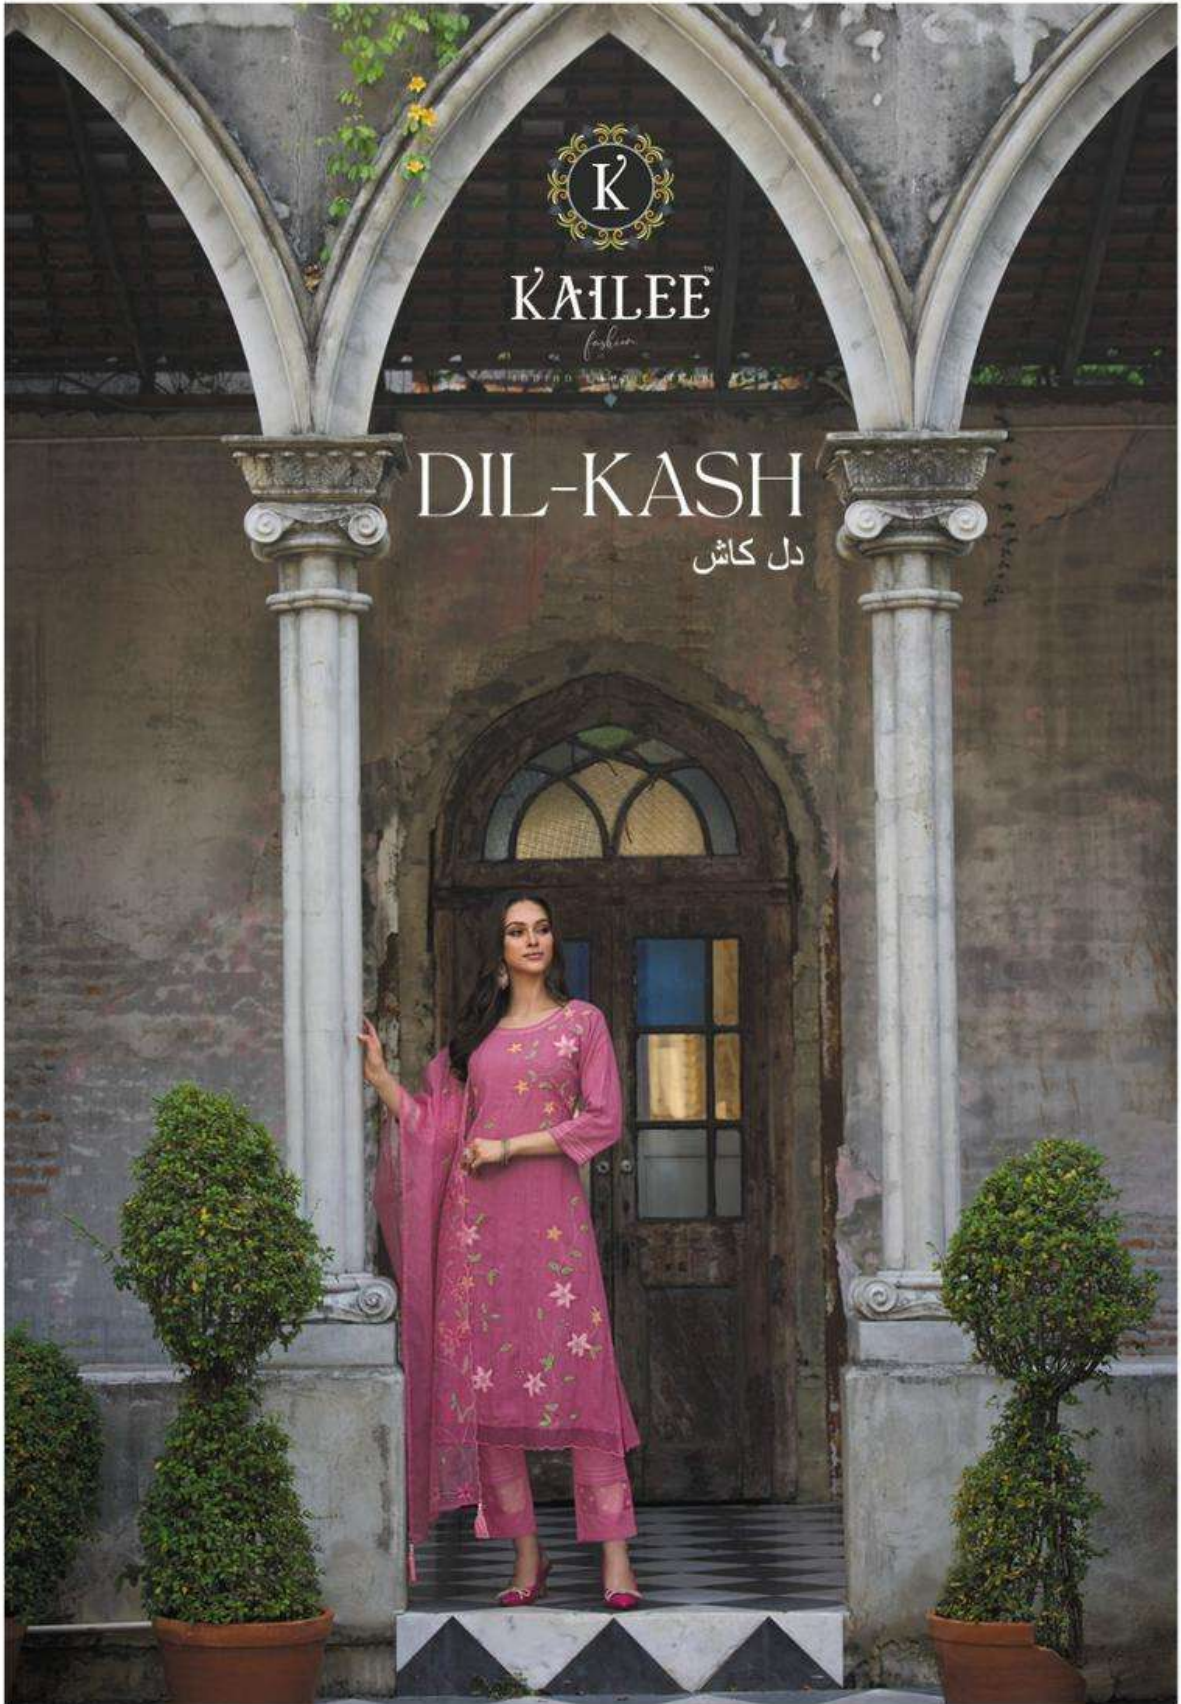

KAILEE
fashion

DIL-KASH
دل کاش

40502

KAILEE[™]
fashion
SINCE 1988 • 100% COTTON

40503

KAILEE

fashion

TRIKER L'ETRE MEER

KAILEE™

fashion

INDIAN ETHNIC WEAR

KAILEE™

fashion

INDIAN ETHNIC WEAR

40506

40501