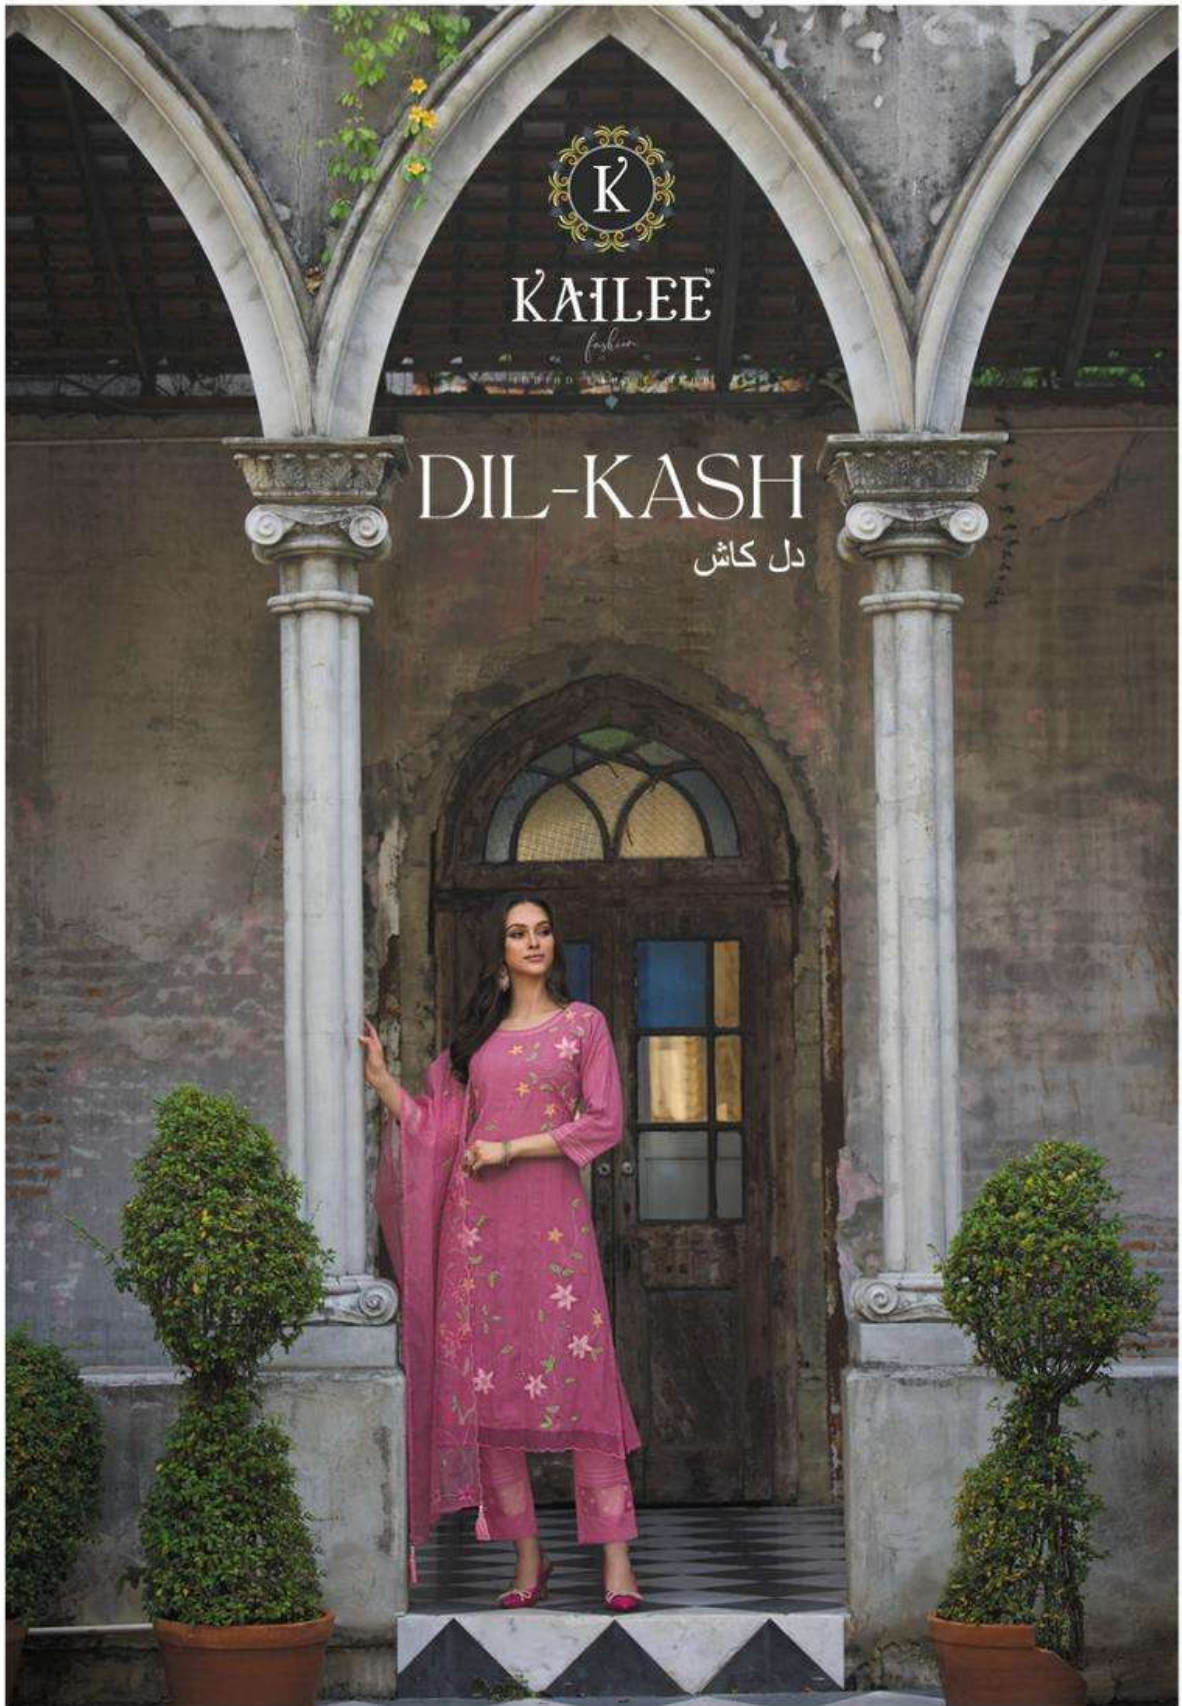

KAILEE
fashion

DIL-KASH
دل کاش