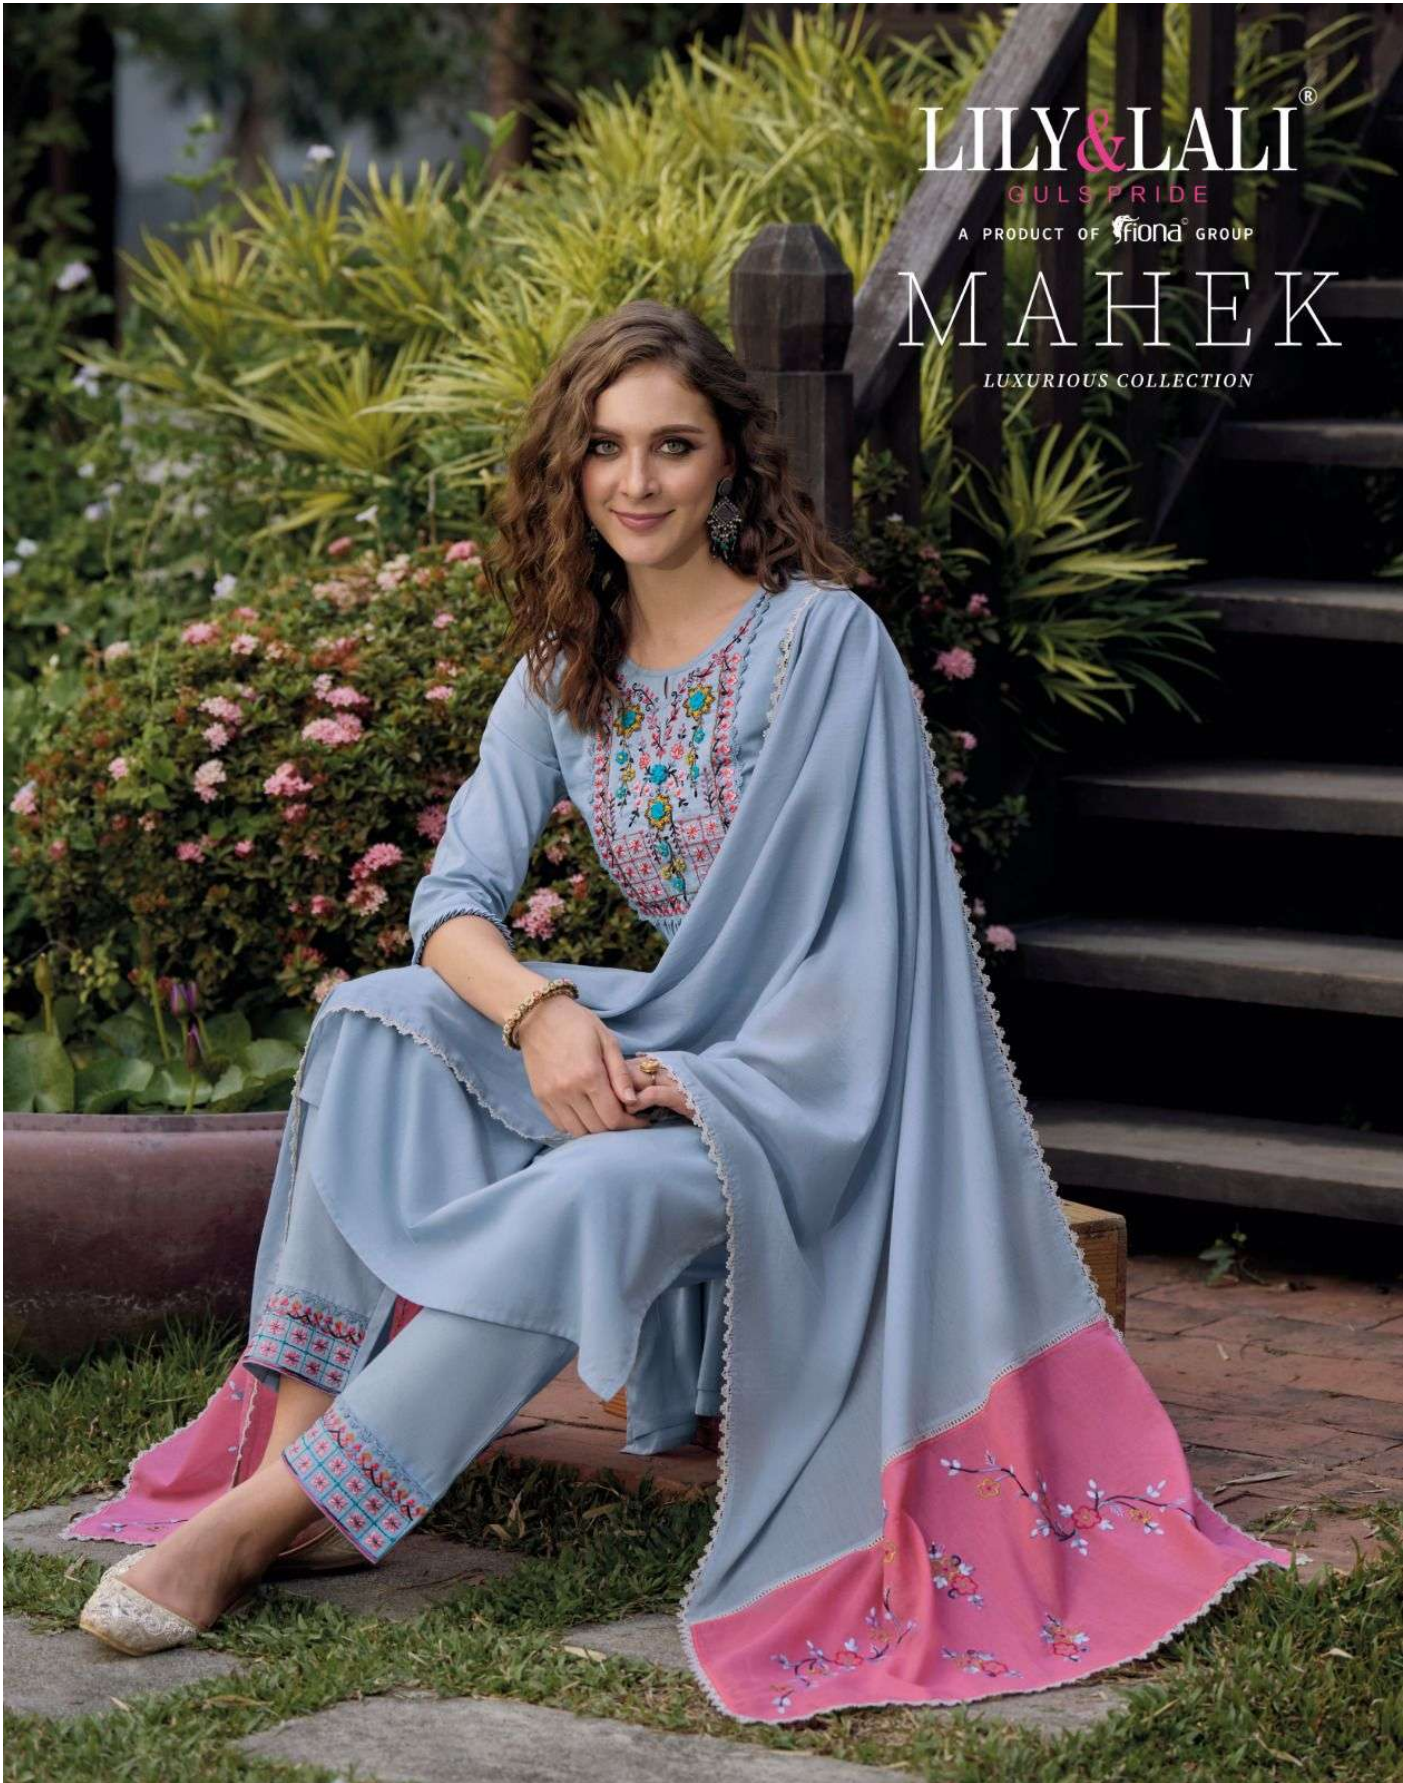

DESIGN NO  
11701

LILY & LALI<sup>®</sup>

GULSPRIDE

A PRODUCT OF *fiona* GROUP

MAHEK

LUXURIOUS COLLECTION

LILY & LALI<sup>®</sup>  
GULS PRIDE  
A PRODUCT OF *fiona* GROUP

DESIGN NO  
11702