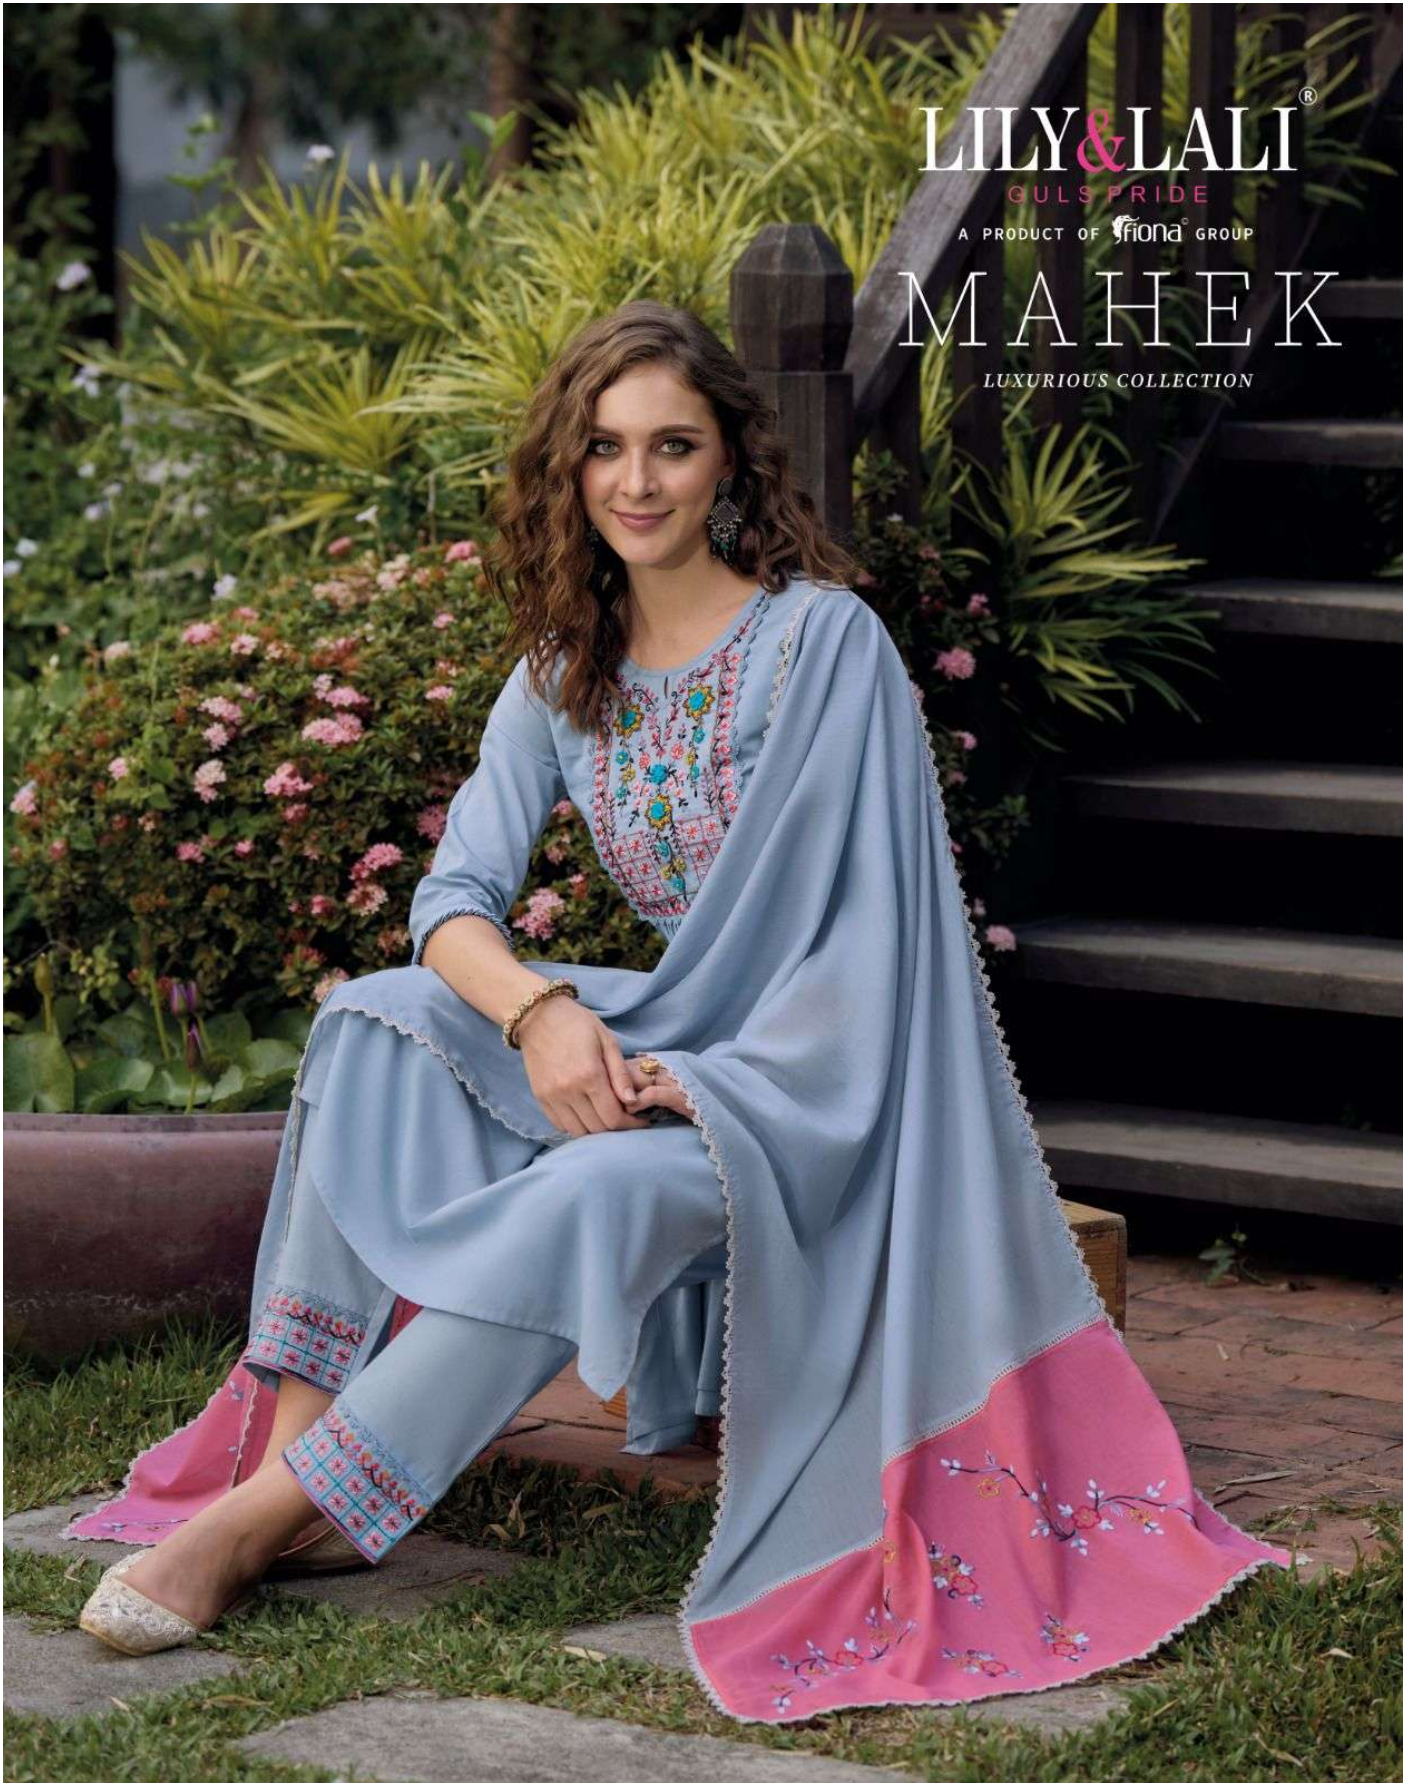

LILY & LALI®

GULSPRIDE

A PRODUCT OF *fiona* GROUP

MAHEK

LUXURIOUS COLLECTION