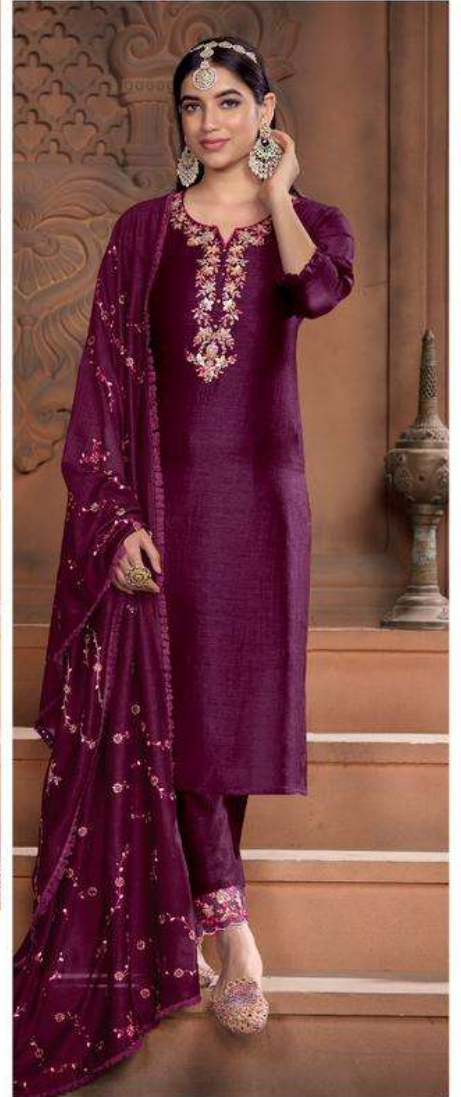

11206

LILY & LALI®
GULS PRIDE
A PRODUCT OF **fiona** GROUP